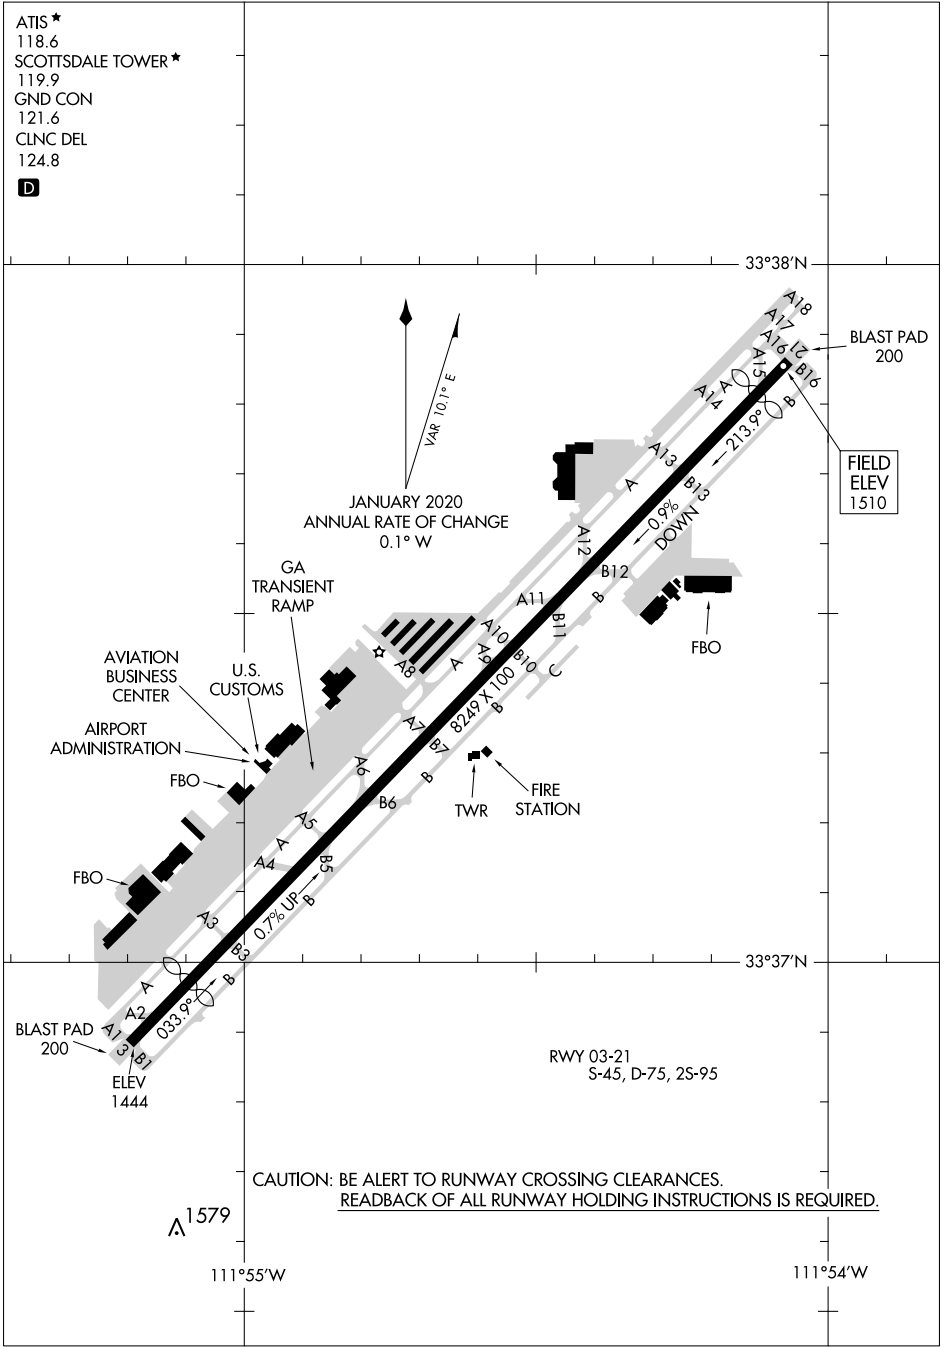

21112

# AIRPORT DIAGRAM

AL-5651 (FAA)

SCOTTSDALE (SDL)  
SCOTTSDALE, ARIZONA

ATIS ★  
 118.6  
 SCOTTSDALE TOWER ★  
 119.9  
 GND CON  
 121.6  
 CLNC DEL  
 124.8

D

SW-4, 09 SEP 2021 to 07 OCT 2021

SW-4, 09 SEP 2021 to 07 OCT 2021

# AIRPORT DIAGRAM

21112

SCOTTSDALE, ARIZONA  
SCOTTSDALE (SDL)