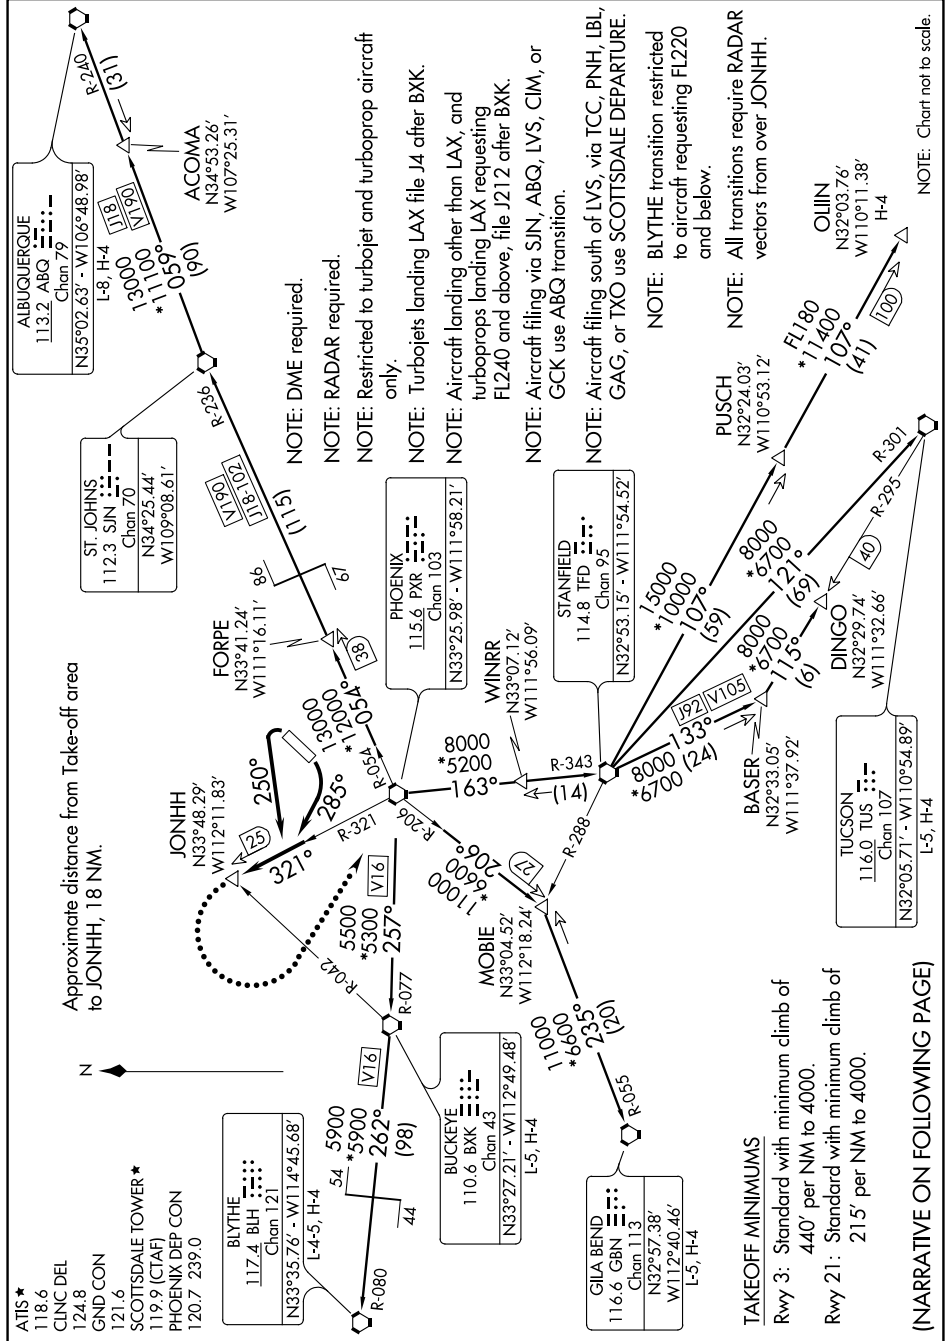

SCOTTSDALE SEVEN DEPARTURE

AL-5651 (FAA)

SCOTTSDALE (SDL)
SCOTTSDALE, ARIZONA

SW-4, 09 SEP 2021 to 07 OCT 2021

SW-4, 09 SEP 2021 to 07 OCT 2021

SCOTTSDALE SEVEN DEPARTURE