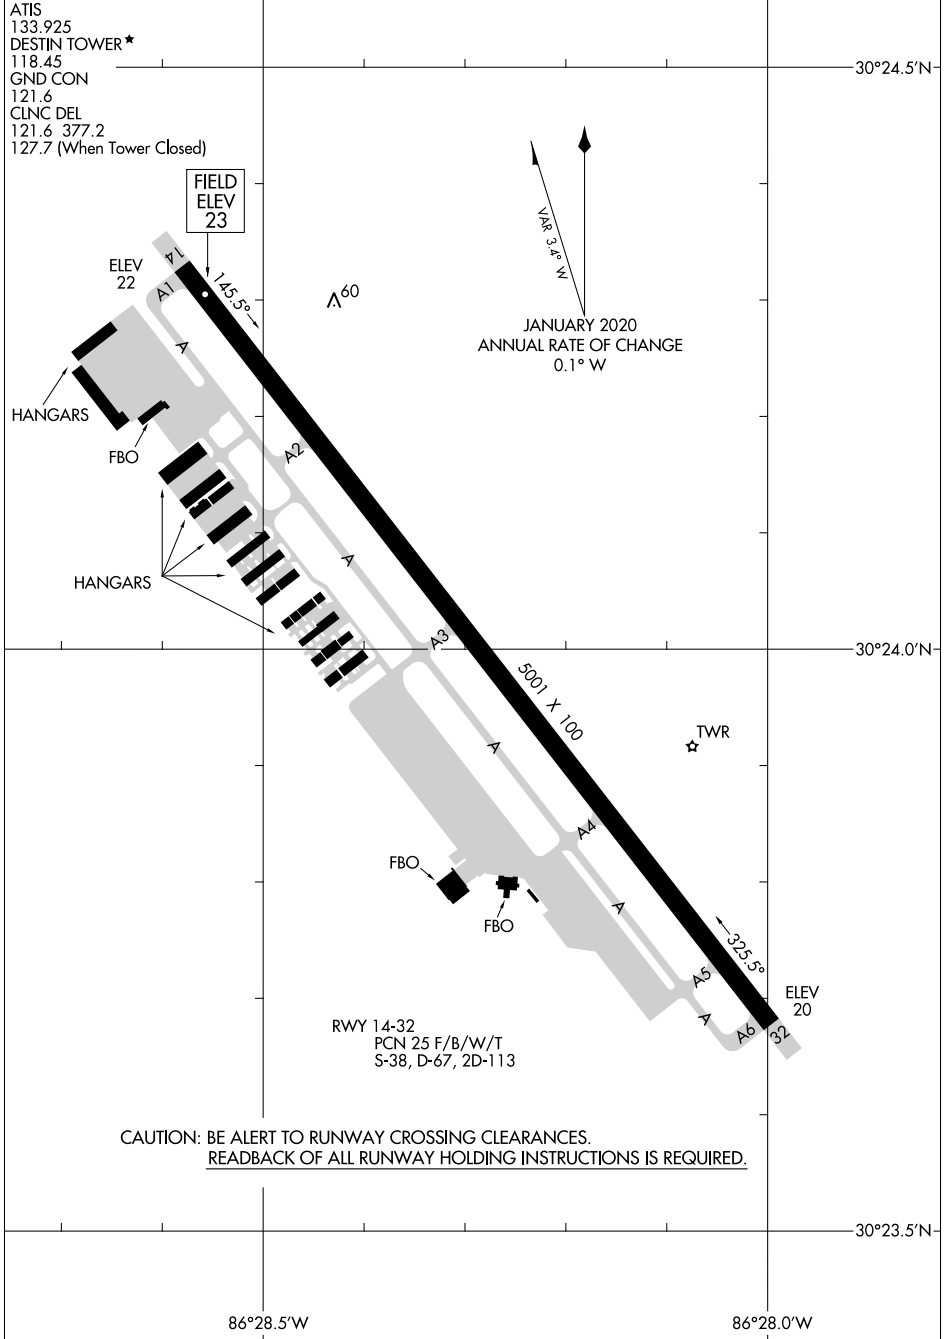

# AIRPORT DIAGRAM

AL-5680 (FAA)

DESTIN EXEC (DTS)  
DESTIN, FLORIDA

SE-3, 09 SEP 2021 to 07 OCT 2021

SE-3, 09 SEP 2021 to 07 OCT 2021