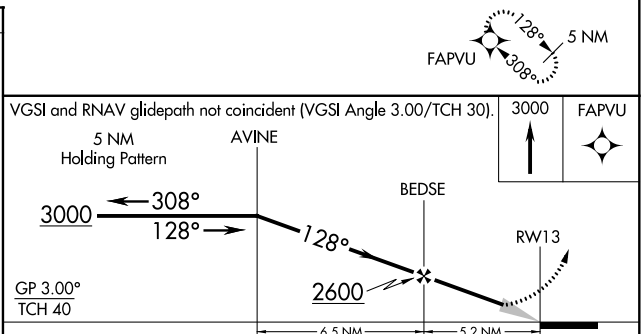

CATEGORY	A	B	C	D
LPV DA	1146-1	250 (300-1)		NA
LNAV/VNAV DA	1210-1	314 (400-1)		NA
LNAV MDA	1360-1	464 (500-1)	1360-1¼ 464 (500-1¼)	NA
CIRCLING	1360-1	460 (500-1)	1360-1½ 460 (500-1½)	NA