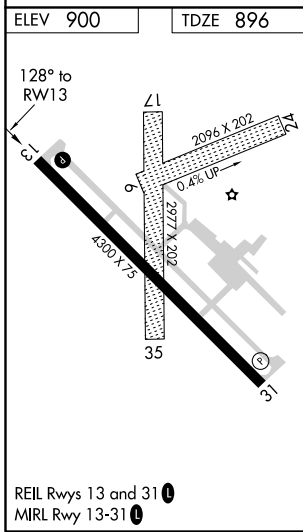

CATEGORY	A	B	C	D
LPV DA	1146-1	250 (300-1)		NA
LNAV/VNAV DA	1210-1	314 (400-1)		NA
LNAV MDA	1360-1	464 (500-1)	1360-1¼ 464 (500-1¼)	NA
CIRCLING	1360-1	460 (500-1)	1360-1½ 460 (500-1½)	NA