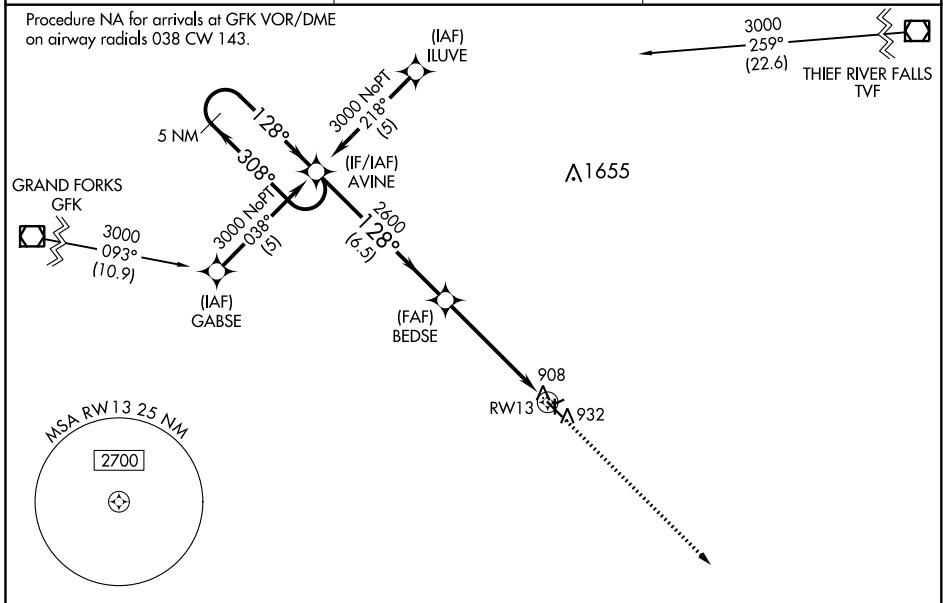

WAAS CH 72704 W13A	APP CRS 128°	Rwy Idg TDZE Apt Elev	4300 896 900
--	------------------------	-----------------------------	---

RNAV (GPS) RWY 13

CROOKSTON MUNI KIRKWOOD FLD (CKN)

RNP APCH.

Baro-VNAV NA when using Grand Forks altimeter setting. For uncompensated Baro-VNAV systems, LNAV/VNAV NA below -16°C (4°F) or above 54°C (130°F). If local altimeter setting not received, use Grand Forks altimeter setting and increase all DAs 62 feet and all MDAs 80 feet. Circling Rws 6, 24, 17, 35 NA at night.

MISSED APPROACH: Climb to 3000 direct FAPVU and hold.

AWOS-3 126.425	GRAND FORKS APP CON ★ 118.1 318.1	UNICOM 122.7 (CTAF) 0
--------------------------	---	---------------------------------

NC-1, 09 SEP 2021 to 07 OCT 2021

NC-1, 09 SEP 2021 to 07 OCT 2021

CATEGORY	A	B	C	D
LPV DA	1146-1	250 (300-1)		NA
LNAV/VNAV DA	1210-1	314 (400-1)		NA
LNAV MDA	1360-1	464 (500-1)	1360-1¼ 464 (500-1¼)	NA
CIRCLING	1360-1	460 (500-1)	1360-1½ 460 (500-1½)	NA