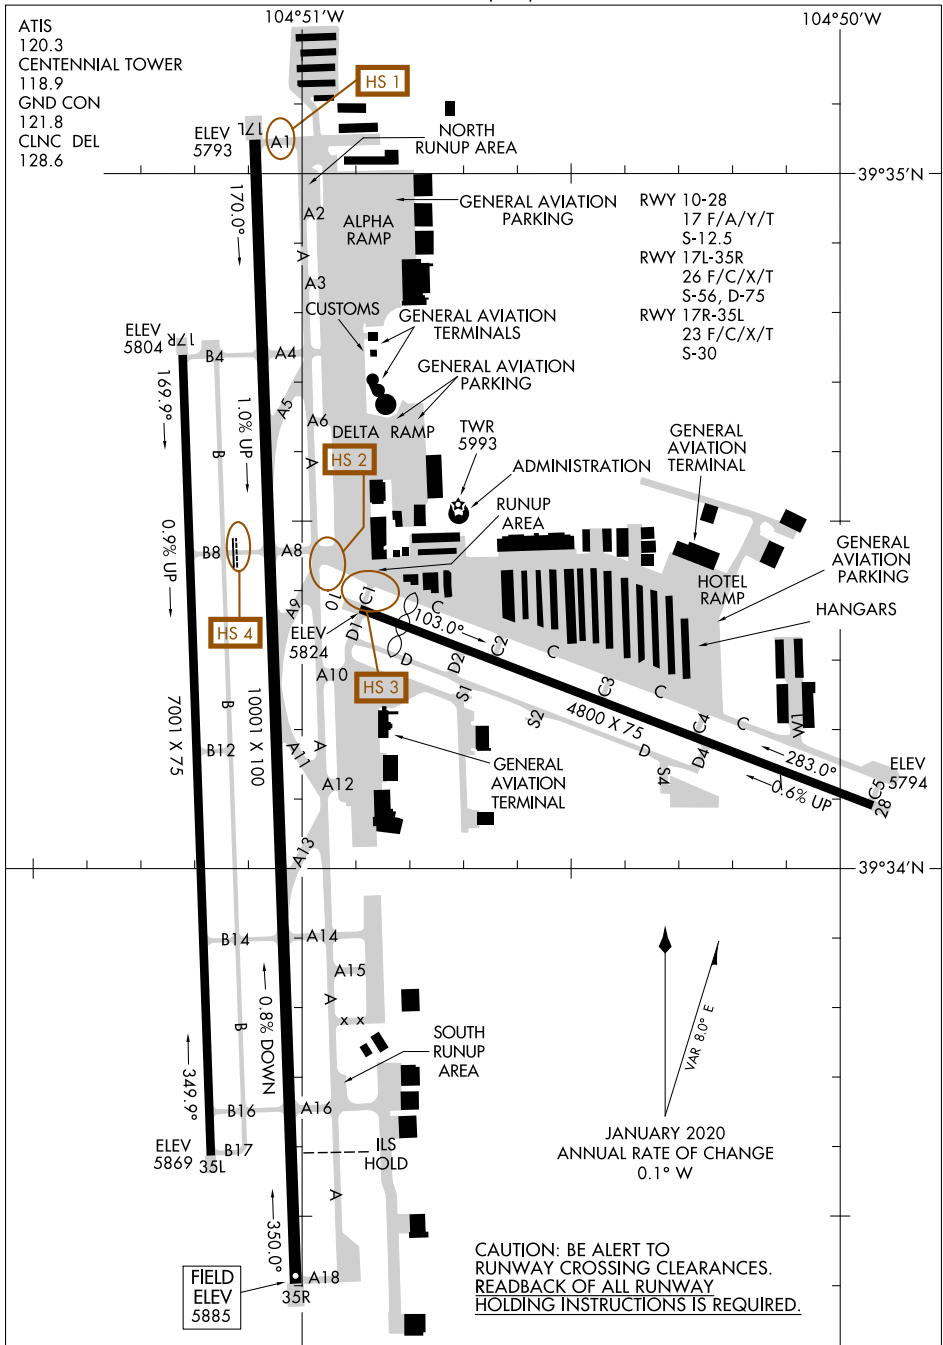

# AIRPORT DIAGRAM

AL-5715 (FAA)

CENTENNIAL (APA)  
DENVER, COLORADO

SW-1, 09 SEP 2021 to 07 OCT 2021

SW-1, 09 SEP 2021 to 07 OCT 2021

# AIRPORT DIAGRAM

DENVER, COLORADO  
CENTENNIAL (APA)