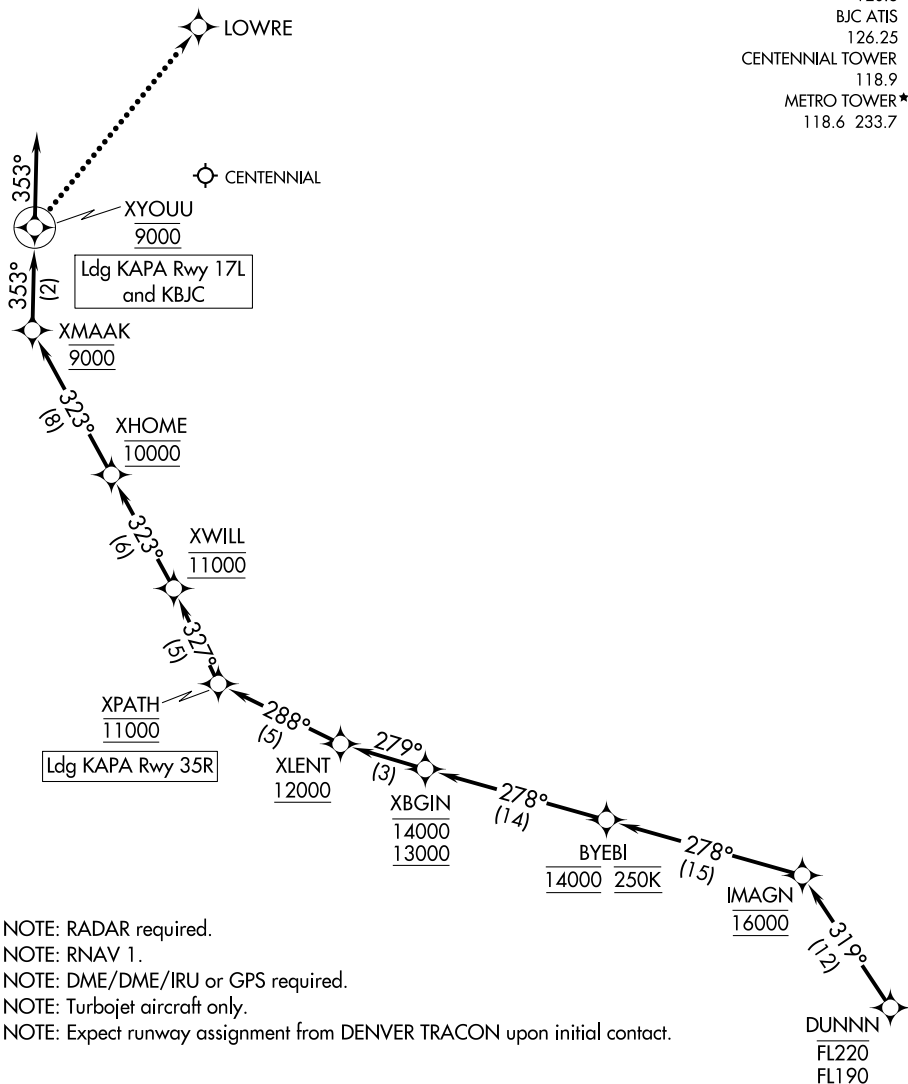

# DUNNN THREE ARRIVAL (RNAV) Arrival Routes

DENVER, COLORADO

ROCKY MOUNTAIN METRO

- DENVER CENTER 133.4 377.175
- DENVER APP CON 128.45 251.075
- SPRINGS APP CON 124.0 257.875
- APA ATIS 120.3
- BJC ATIS 126.25
- CENTENNIAL TOWER 118.9
- METRO TOWER★ 118.6 233.7

- NOTE: RADAR required.
- NOTE: RNAV 1.
- NOTE: DME/DME/IRU or GPS required.
- NOTE: Turbojet aircraft only.
- NOTE: Expect runway assignment from DENVER TRACON upon initial contact.

NOTE: Chart not to scale.

(NARRATIVE ON FOLLOWING PAGE)

SW-1, 09 SEP 2021 to 07 OCT 2021

SW-1, 09 SEP 2021 to 07 OCT 2021