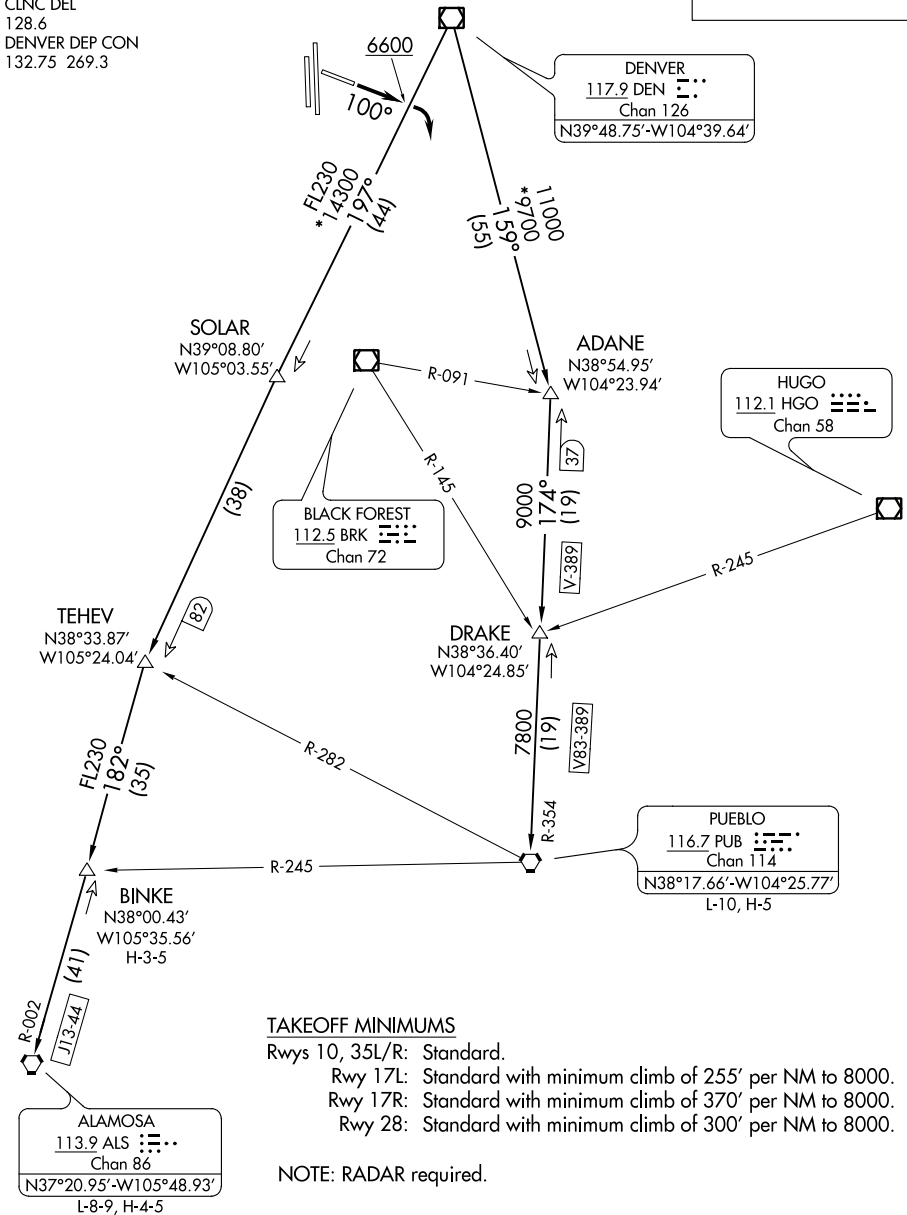

ATIS
120.3
CLNC DEL
128.6
DENVER DEP CON
132.75 269.3

**TOP ALTITUDE:
ASSIGNED BY ATC**

SW-1, 09 SEP 2021 to 07 OCT 2021

SW-1, 09 SEP 2021 to 07 OCT 2021