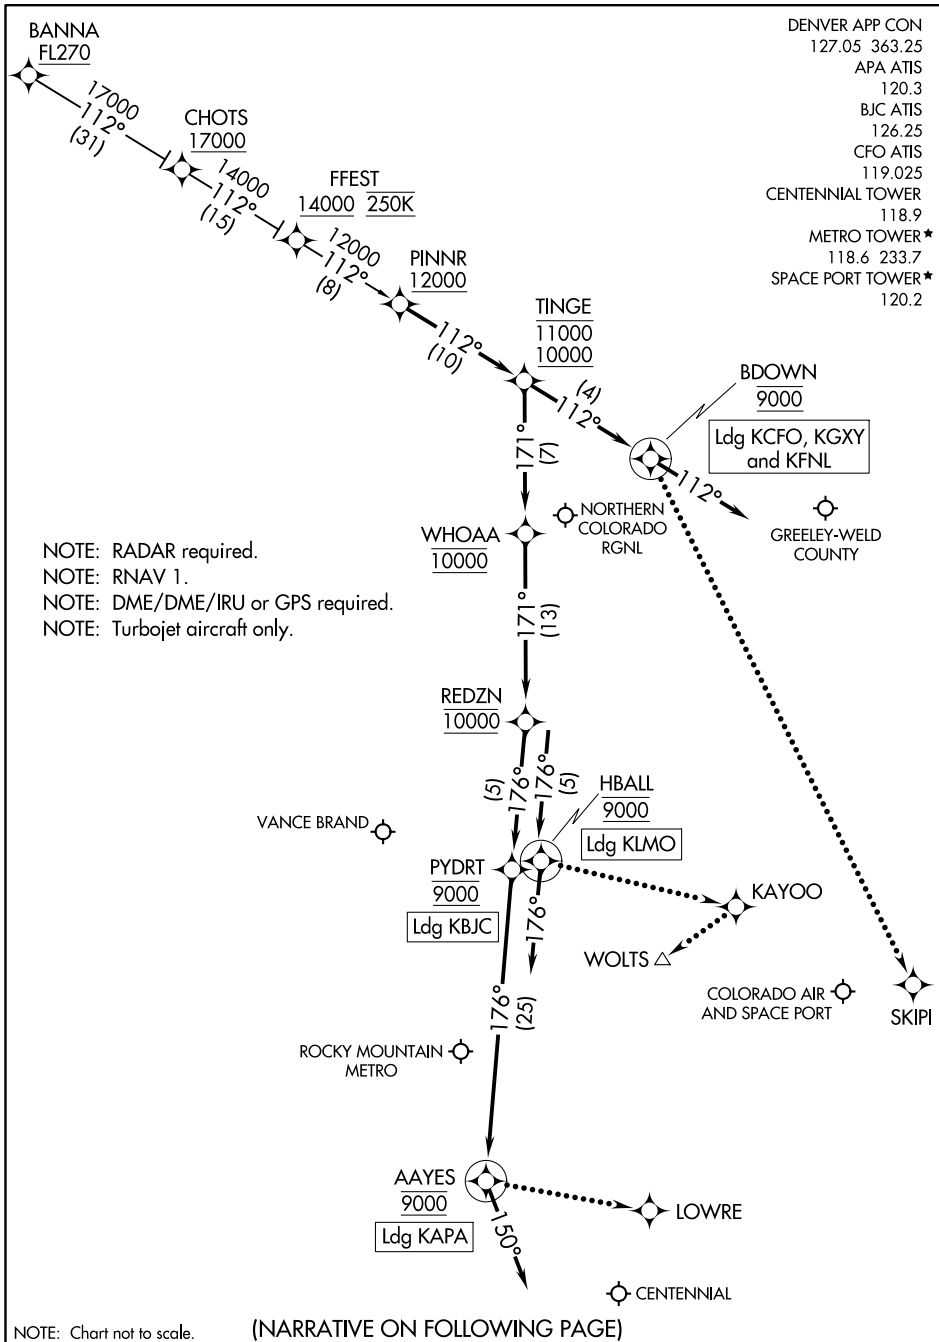

PINNR THREE ARRIVAL(RNAV)

AL-5715 (FAA)

DENVER, COLORADO

- DENVER APP CON 127.05 363.25
- APA ATIS 120.3
- BJC ATIS 126.25
- CFO ATIS 119.025
- CENTENNIAL TOWER 118.9
- METRO TOWER* 118.6 233.7
- SPACE PORT TOWER* 120.2

NOTE: RADAR required.
 NOTE: RNAV 1.
 NOTE: DME/DME/IRU or GPS required.
 NOTE: Turbojet aircraft only.

SW-1, 09 SEP 2021 to 07 OCT 2021

SW-1, 09 SEP 2021 to 07 OCT 2021

NOTE: Chart not to scale.

(NARRATIVE ON FOLLOWING PAGE)

PINNR THREE ARRIVAL(RNAV)

DENVER, COLORADO