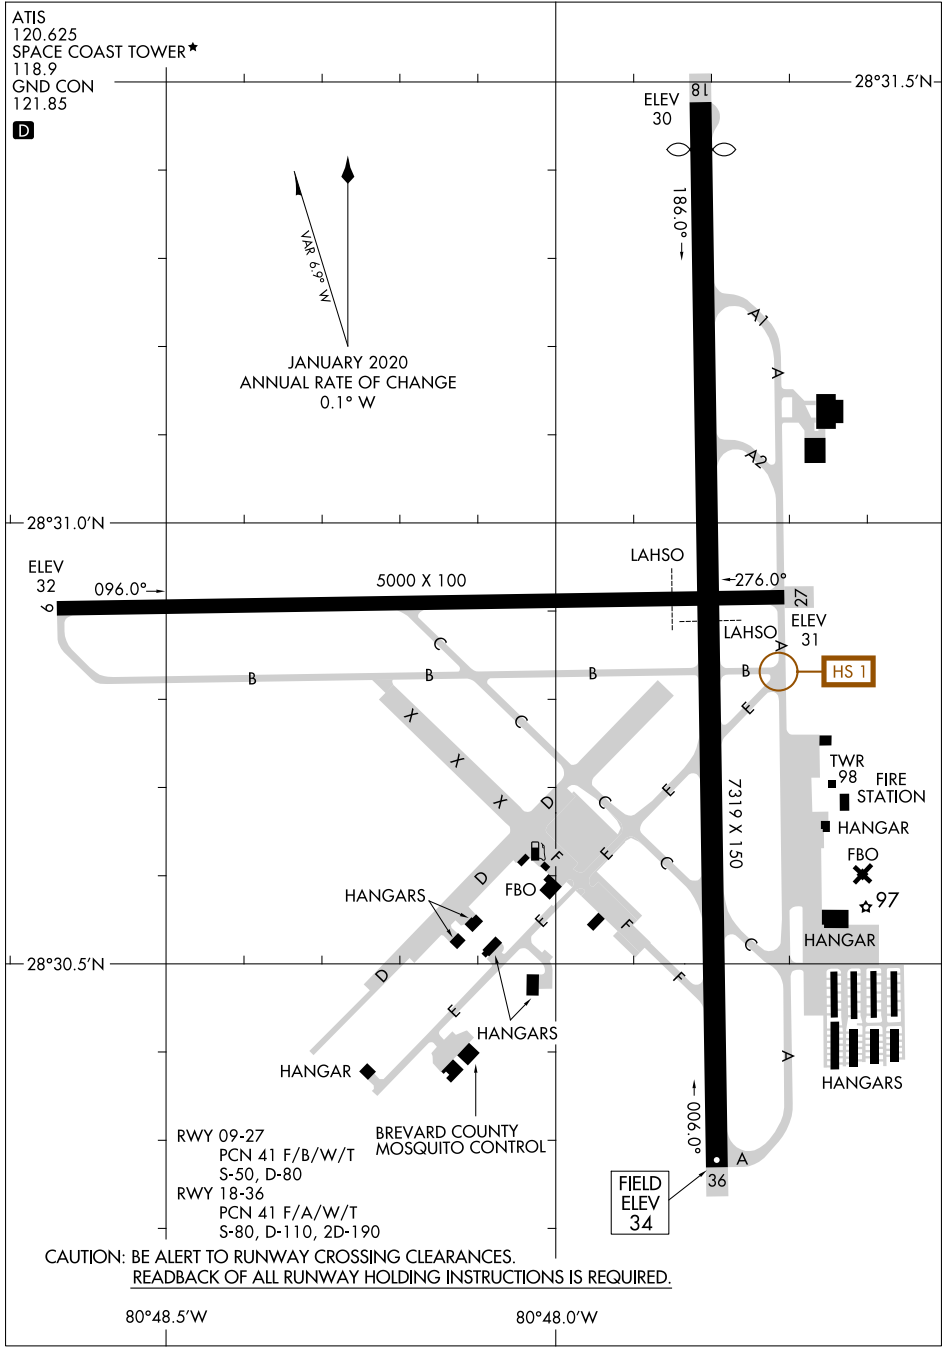

21168

AIRPORT DIAGRAM

AL-5760 (FAA)

SPACE COAST RGNL (TIX)
TITUSVILLE, FLORIDA

ATIS
120.625
SPACE COAST TOWER*
118.9
GND CON
121.85

SE-3, 09 SEP 2021 to 07 OCT 2021

SE-3, 09 SEP 2021 to 07 OCT 2021

CAUTION: BE ALERT TO RUNWAY CROSSING CLEARANCES.
READBACK OF ALL RUNWAY HOLDING INSTRUCTIONS IS REQUIRED.

AIRPORT DIAGRAM

21168

TITUSVILLE, FLORIDA
SPACE COAST RGNL (TIX)