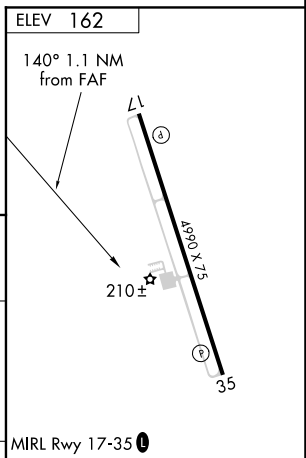

VOR ALD 116.7	APP CRS 140°	Rwy Idg TDZE Apt Elev	N/A N/A 162
-------------------------	------------------------	-----------------------------	--

VOR-A
ALLEDALE COUNTY (A,Q,X)

⚠ When local altimeter setting not received, use Augusta Rgnl at Bush Fld altimeter setting.

⚠ MISSED APPROACH: Climb to 1300, then climbing left turn to 2000 direct ALD VOR and hold.

AWOS-3PT 118.95	JACKSONVILLE CENTER 132.925 363.2	UNICOM 122.8 (CTAF) 0
---------------------------	---	---------------------------------