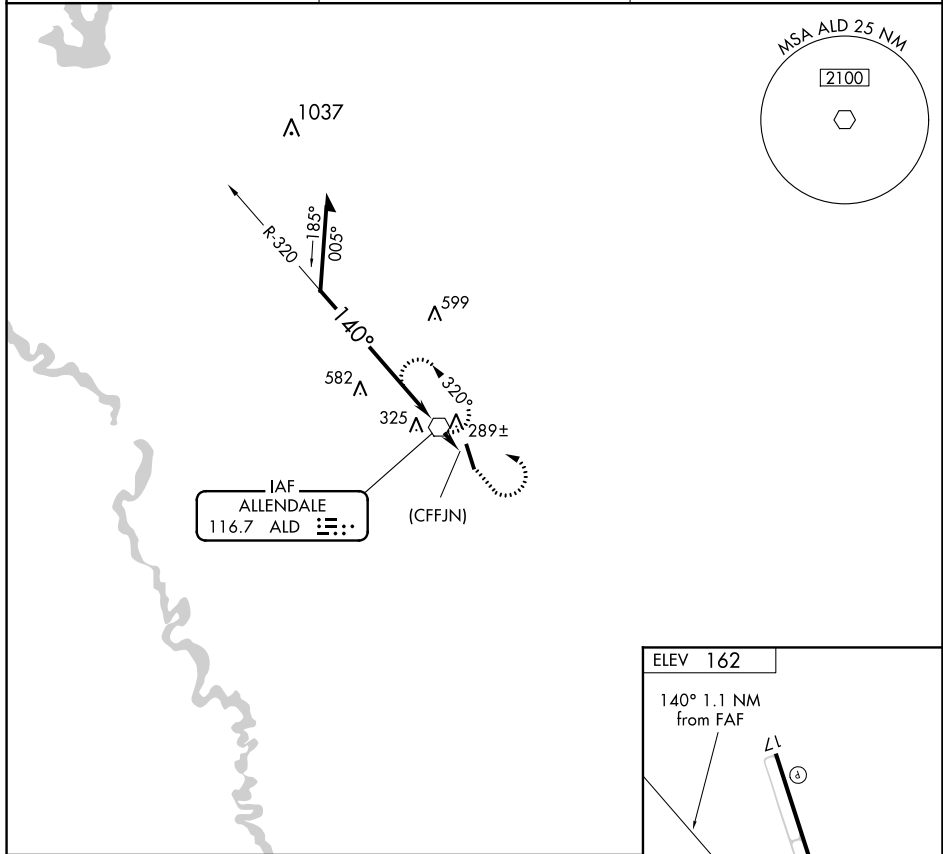

VOR ALD 116.7	APP CRS 140°	Rwy Idg TDZE Apt Elev	N/A N/A 162
-------------------------	------------------------	-----------------------------	--

VOR-A
ALLEDALE COUNTY (A,Q,X)

⚠ When local altimeter setting not received, use Augusta Rgnl at Bush Fld altimeter setting.

⚠ MISSED APPROACH: Climb to 1300, then climbing left turn to 2000 direct ALD VOR and hold.

AWOS-3PT 118.95	JACKSONVILLE CENTER 132.925 363.2	UNICOM 122.8 (CTAF) 0
---------------------------	---	---------------------------------

CATEGORY	A	B	C	D	FAF to MAP 1.1 NM					
C CIRCLING	860-1	698 (700-1)	NA		Knots	60	90	120	150	180
					Min:Sec	1:06	0:44	0:33	0:26	0:22

SE-2, 09 SEP 2021 to 07 OCT 2021

SE-2, 09 SEP 2021 to 07 OCT 2021