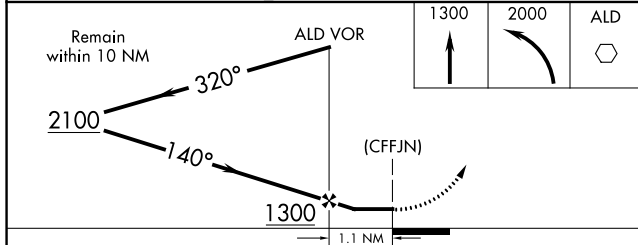

VOR ALD 116.7	APP CRS 140°	Rwy Idg TDZE Apt Elev	N/A N/A 162
-------------------------	------------------------	-----------------------------	--

VOR-A
ALLEDALE COUNTY (A,Q,X)

⚠ When local altimeter setting not received, use Augusta Rgnl at Bush Fld altimeter setting.

⚠ MISSED APPROACH: Climb to 1300, then climbing left turn to 2000 direct ALD VOR and hold.

AWOS-3PT 118.95	JACKSONVILLE CENTER 132.925 363.2	UNICOM 122.8 (CTAF) 0
---------------------------	---	---------------------------------

CATEGORY	A	B	C	D	FAF to MAP 1.1 NM					
C CIRCLING	860-1	698 (700-1)	NA		Knots	60	90	120	150	180
					Min:Sec	1:06	0:44	0:33	0:26	0:22

SE-2, 09 SEP 2021 to 07 OCT 2021

SE-2, 09 SEP 2021 to 07 OCT 2021