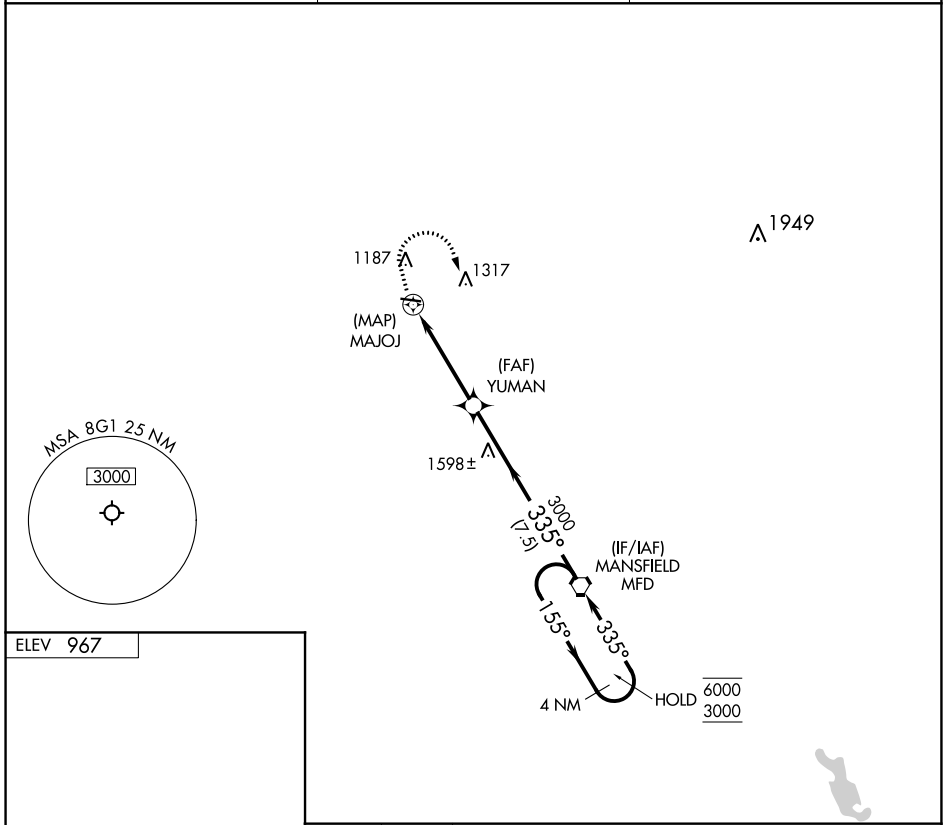

APP CRS 335°	Rwy Idg TDZE Apt Elev	N/A N/A 967
------------------------	-----------------------------	--

RNAV (GPS)-A

WILLARD (8G1)

RNP APCH.		MISSED APPROACH: Climbing right turn to 3000 direct MFD VORTAC and hold.
Procedure NA at night. Use Marion altimeter setting.		
MNN ASOS 119.975	CLEVELAND APP CON * 124.2 360.65	CTAF 122.9

CATEGORY	A	B	C	D
CIRCLING	1560-1 593 (600-1)	1700-1 733 (800-1)	1700-2 733 (800-2)	NA

EC-2, 09 SEP 2021 to 07 OCT 2021

EC-2, 09 SEP 2021 to 07 OCT 2021