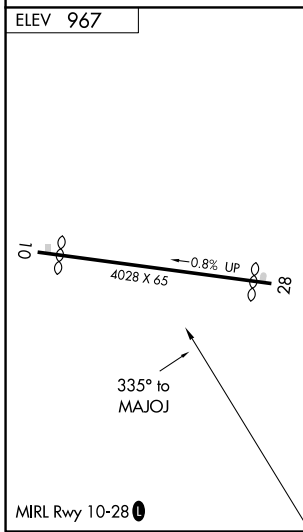

APP CRS 335°	Rwy Idg TDZE Apt Elev	N/A N/A 967
------------------------	-----------------------------	--

RNAV (GPS)-A

WILLARD (8G1)

RNP APCH.		MISSED APPROACH: Climbing right turn to 3000 direct MFD VORTAC and hold.
Procedure NA at night. Use Marion altimeter setting.		
MNN ASOS 119.975	CLEVELAND APP CON * 124.2 360.65	CTAF 122.9