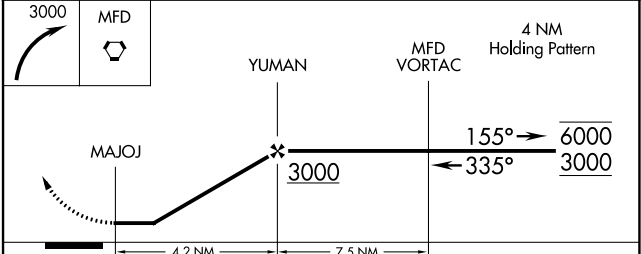

APP CRS 335°	Rwy Idg TDZE Apt Elev	N/A N/A 967
------------------------	-----------------------------	--

RNAV (GPS)-A

WILLARD (8G1)

RNP APCH.		MISSED APPROACH: Climbing right turn to 3000 direct MFD VORTAC and hold.
Procedure NA at night. Use Marion altimeter setting.		
MNN ASOS 119.975	CLEVELAND APP CON * 124.2 360.65	CTAF 122.9

CATEGORY	A	B	C	D
CIRCLING	1560-1 593 (600-1)	1700-1 733 (800-1)	1700-2 733 (800-2)	NA

EC-2, 09 SEP 2021 to 07 OCT 2021

EC-2, 09 SEP 2021 to 07 OCT 2021