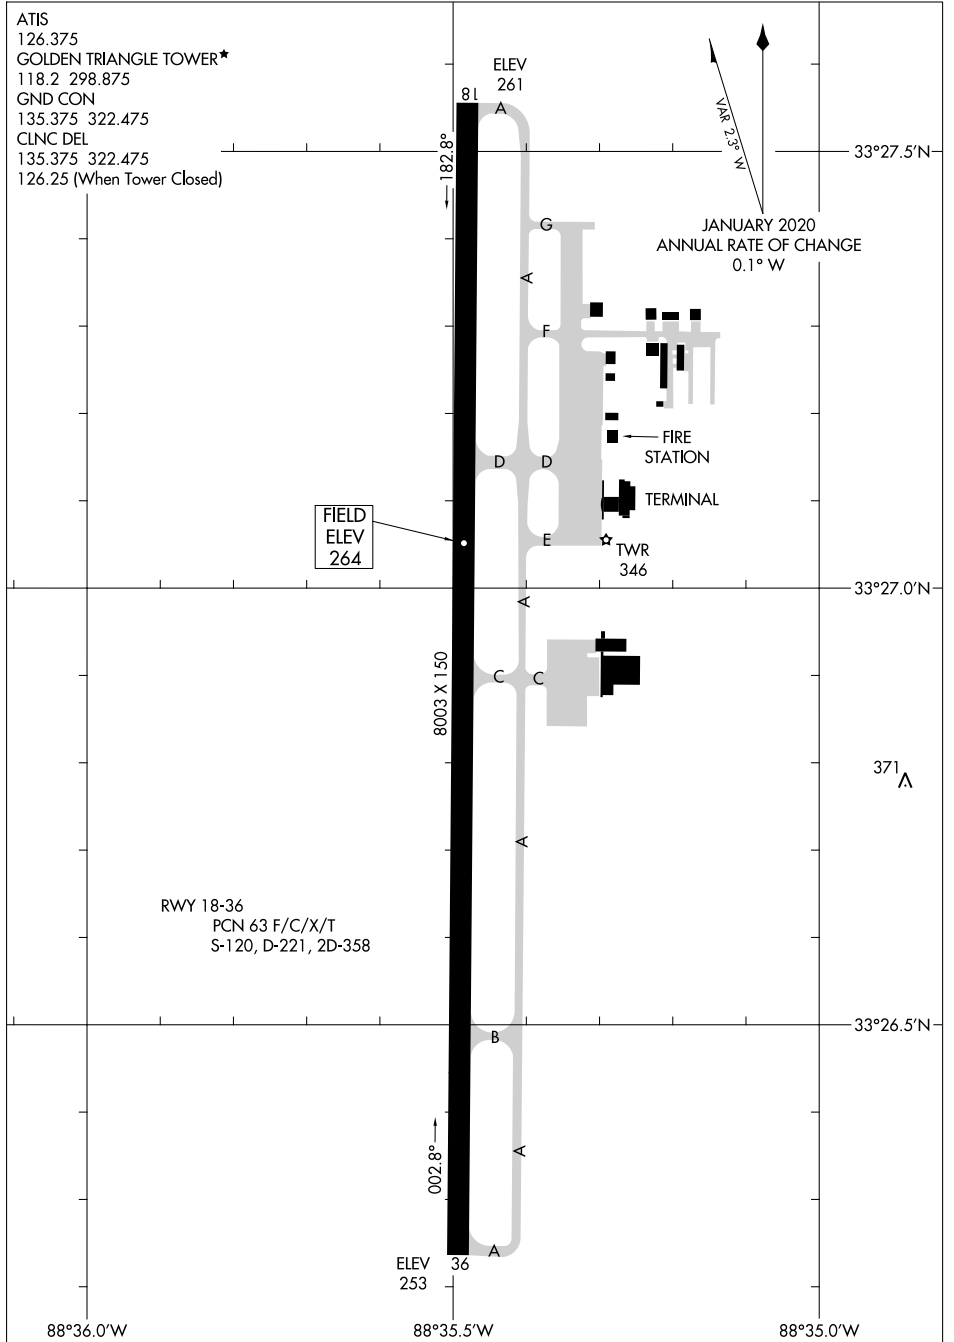

AIRPORT DIAGRAM

ATIS
 126.375
 GOLDEN TRIANGLE TOWER*
 118.2 298.875
 GND CON
 135.375 322.475
 CLNC DEL
 135.375 322.475
 126.25 (When Tower Closed)

SC-4, 09 SEP 2021 to 07 OCT 2021

SC-4, 09 SEP 2021 to 07 OCT 2021

AIRPORT DIAGRAM