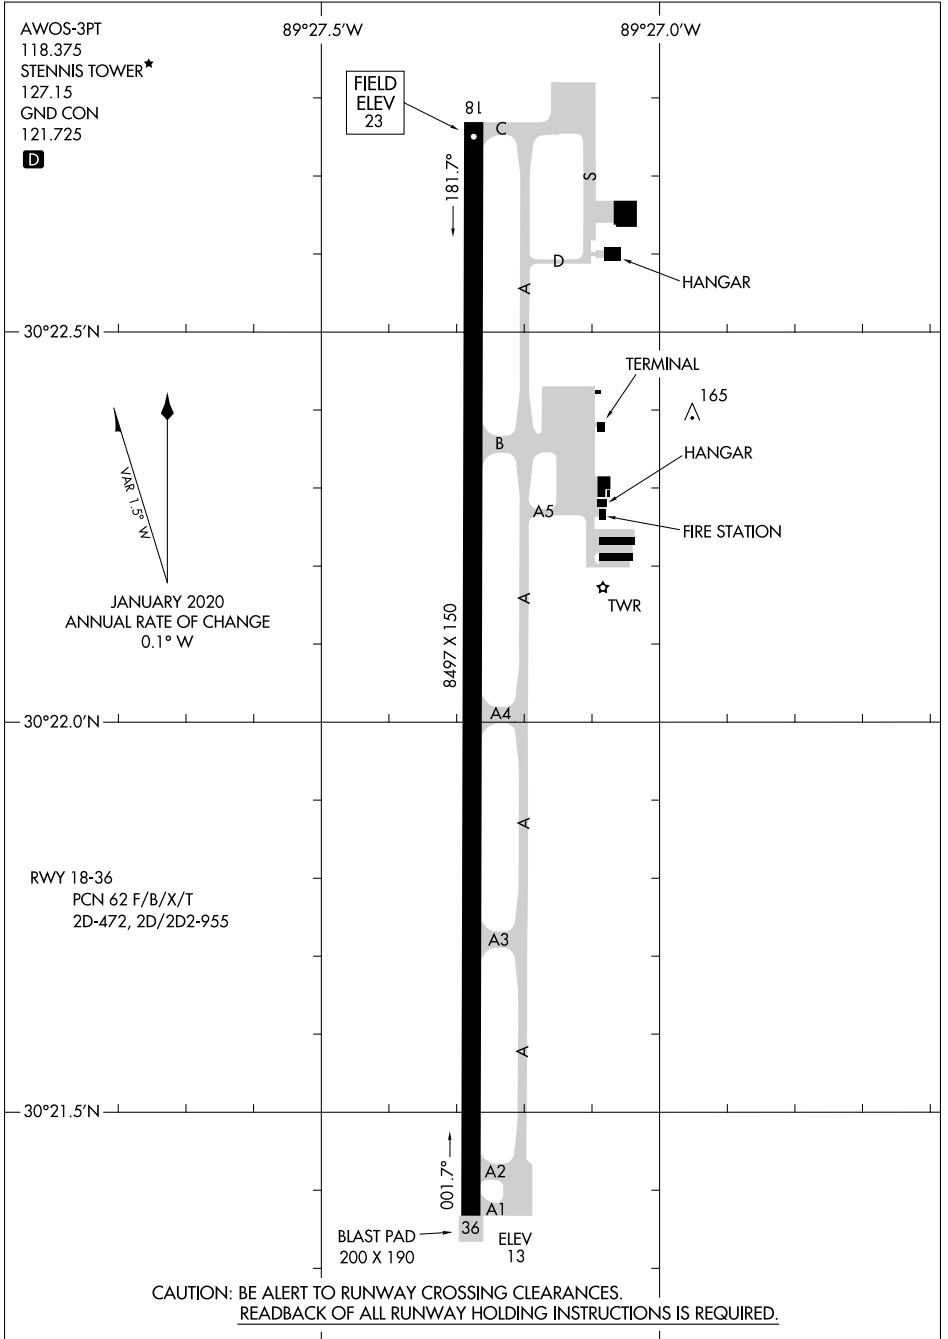

AIRPORT DIAGRAM

AL-5860 (FAA)

STENNIS INTL (HSA)
BAY ST LOUIS, MISSISSIPPI

SC-4, 09 SEP 2021 to 07 OCT 2021

SC-4, 09 SEP 2021 to 07 OCT 2021

AIRPORT DIAGRAM

BAY ST LOUIS, MISSISSIPPI
STENNIS INTL (HSA)