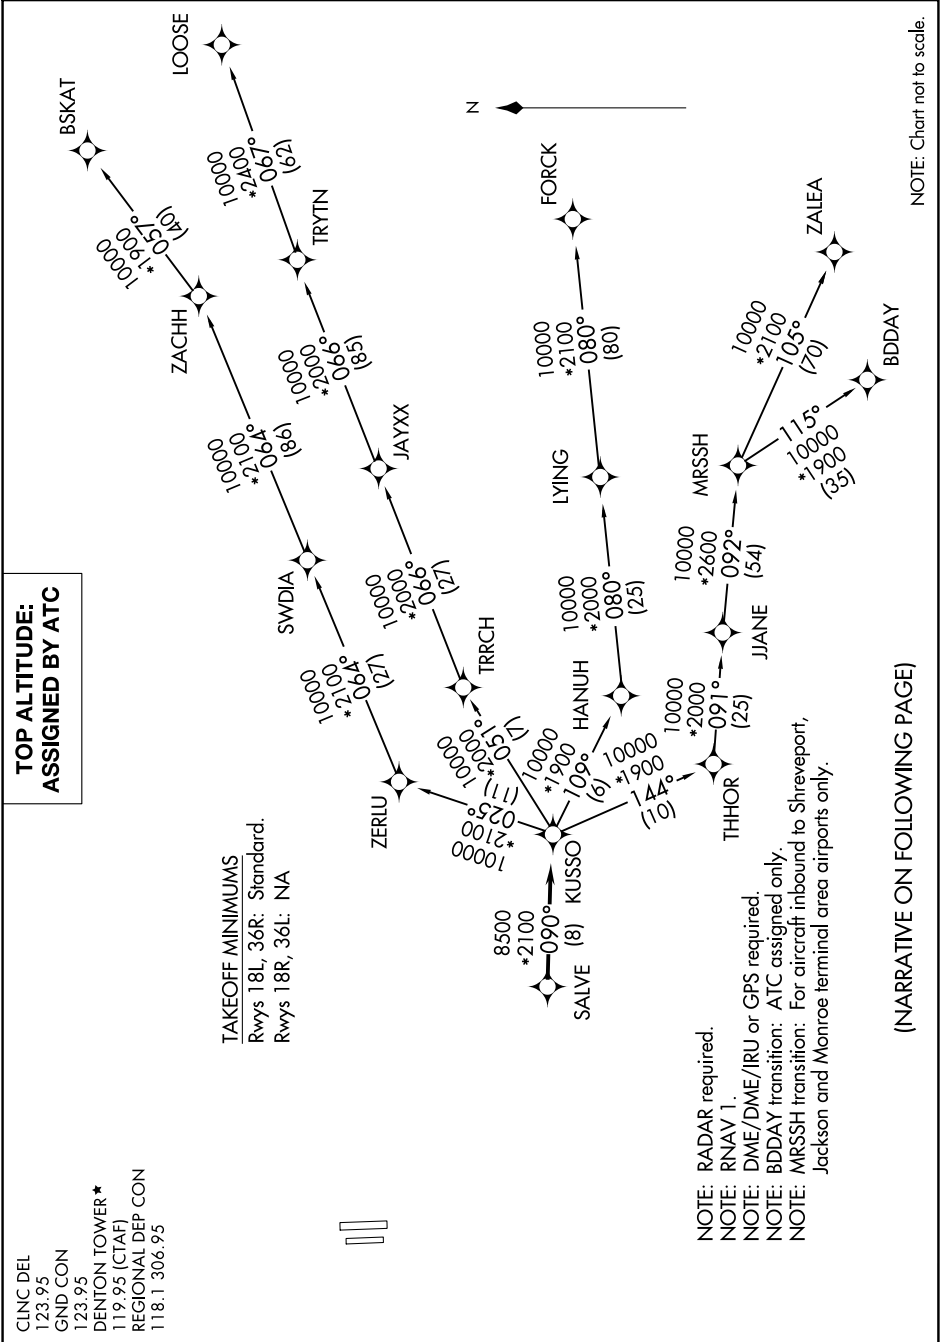

# KUSSO EIGHT DEPARTURE (RNAV)

DENTON, TEXAS

SC-2, 09 SEP 2021 to 07 OCT 2021

### TOP ALTITUDE: ASSIGNED BY ATC

CINC DEL  
123.95  
GND CON  
123.95  
DENTON TOWER \*  
119.95 (CTAF)  
REGIONAL DEP CON  
118.1 306.95

TAKEOFF MINIMUMS  
Rwys 18L, 36R: Standard.  
Rwys 18R, 36L: NA

NOTE: Chart not to scale.

NOTE: RADAR required.  
NOTE: RNAV 1.  
NOTE: DME/DME/IRU or GPS required.  
NOTE: BDDAY transition: ATC assigned only.  
NOTE: MRSSH transition: For aircraft inbound to Shreveport, Jackson and Monroe terminal area airports only.

(NARRATIVE ON FOLLOWING PAGE)

SC-2, 09 SEP 2021 to 07 OCT 2021