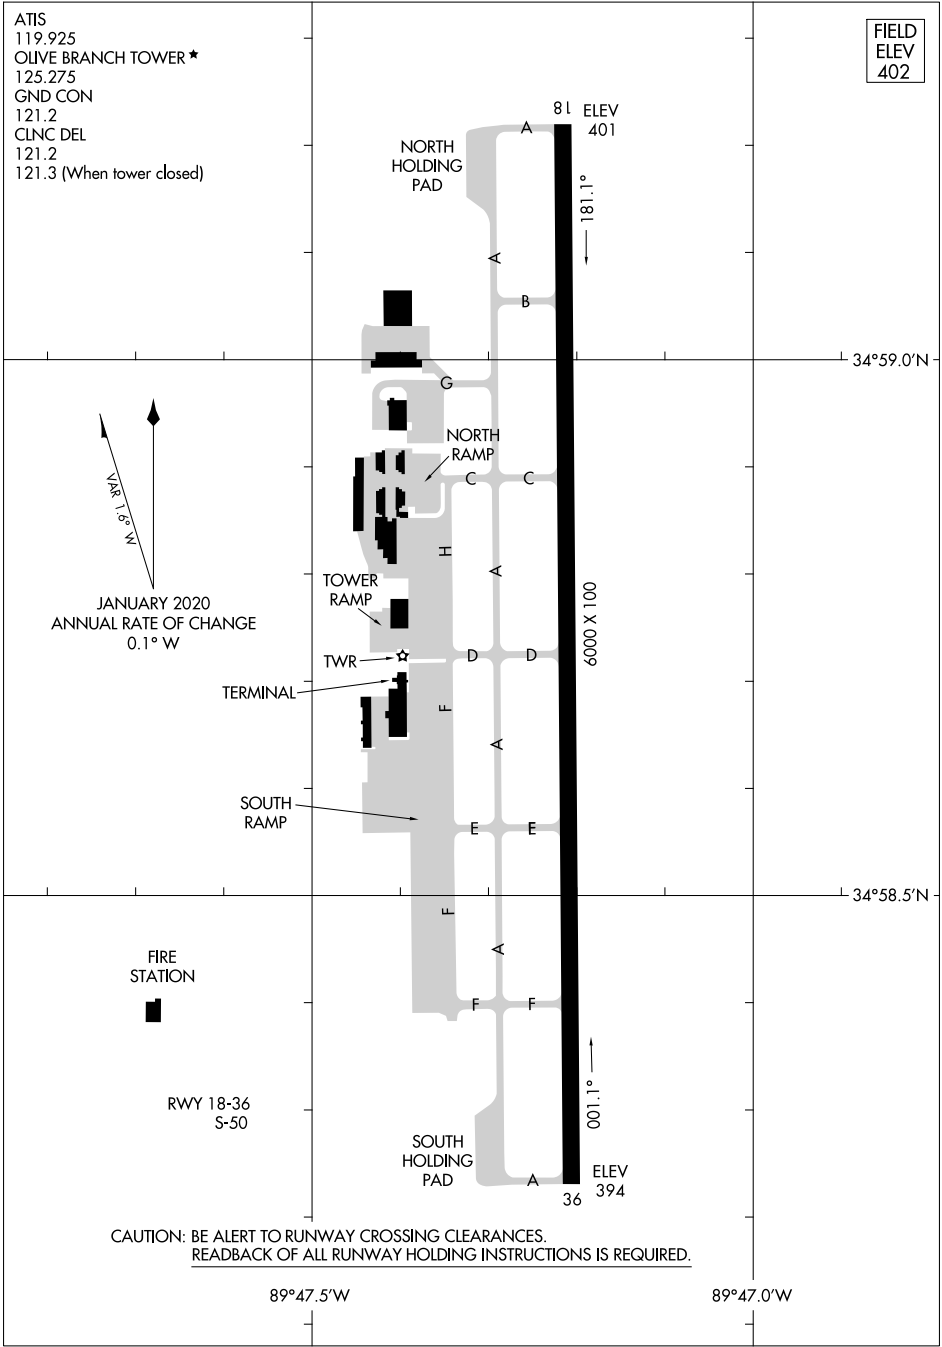

20086

# AIRPORT DIAGRAM

AL-5883 (FAA)

OLIVE BRANCH (OLV)  
OLIVE BRANCH, MISSISSIPPI

ATIS  
 119.925  
 OLIVE BRANCH TOWER ★  
 125.275  
 GND CON  
 121.2  
 CLNC DEL  
 121.2  
 121.3 (When tower closed)

FIELD ELEV 402
----------------------

SC-4, 09 SEP 2021 to 07 OCT 2021

SC-4, 09 SEP 2021 to 07 OCT 2021

CAUTION: BE ALERT TO RUNWAY CROSSING CLEARANCES.  
 READBACK OF ALL RUNWAY HOLDING INSTRUCTIONS IS REQUIRED.

# AIRPORT DIAGRAM

20086

OLIVE BRANCH, MISSISSIPPI  
OLIVE BRANCH (OLV)