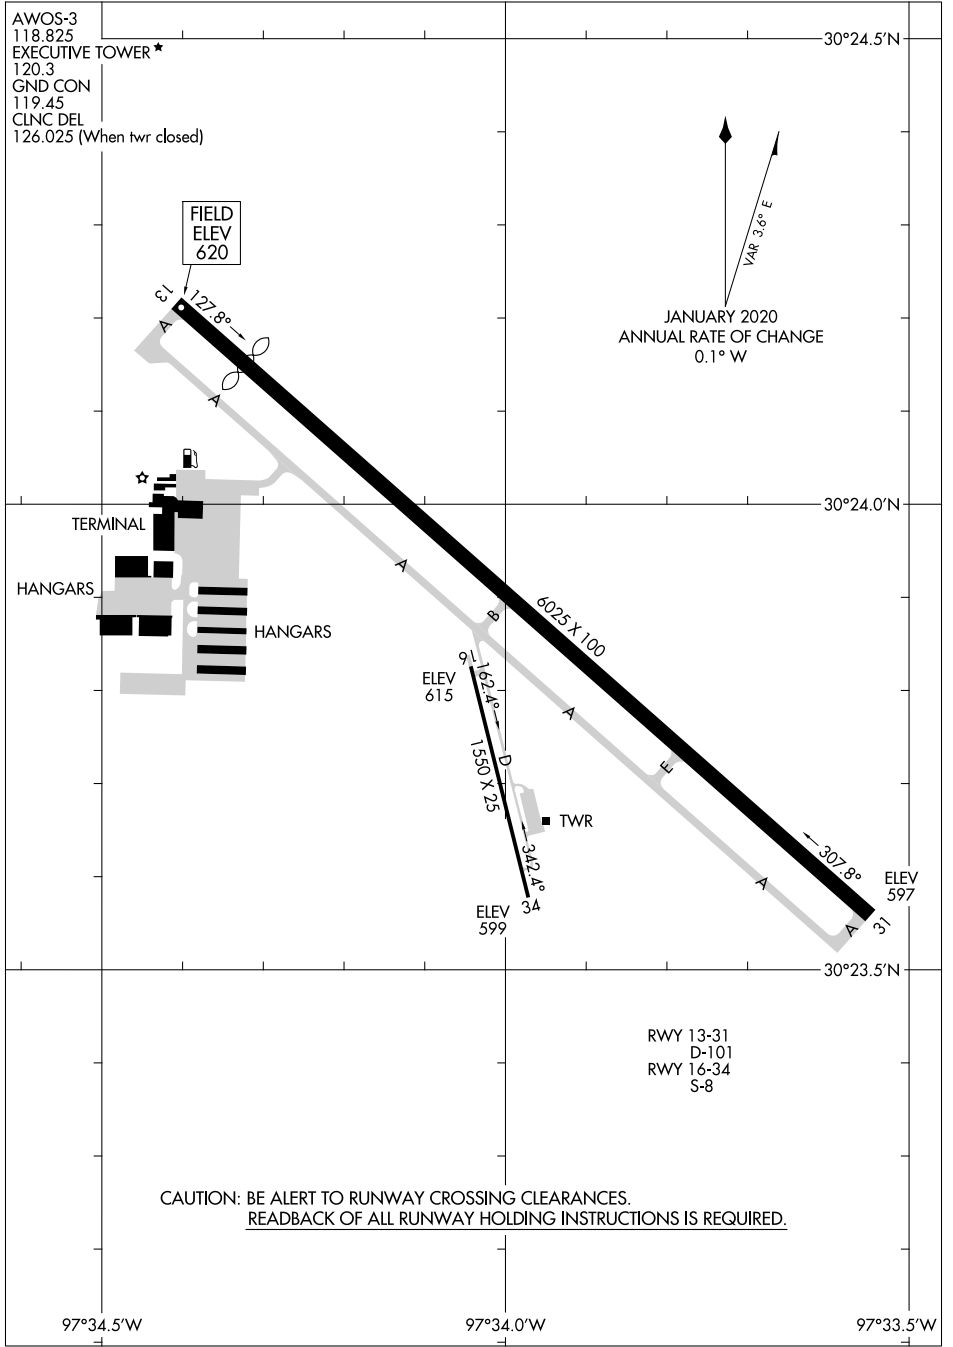

21112

AIRPORT DIAGRAM

AL-5891 (FAA)

AUSTIN EXEC (E.D.C)

AUSTIN, TEXAS

SC-3, 09 SEP 2021 to 07 OCT 2021

SC-3, 09 SEP 2021 to 07 OCT 2021

AIRPORT DIAGRAM