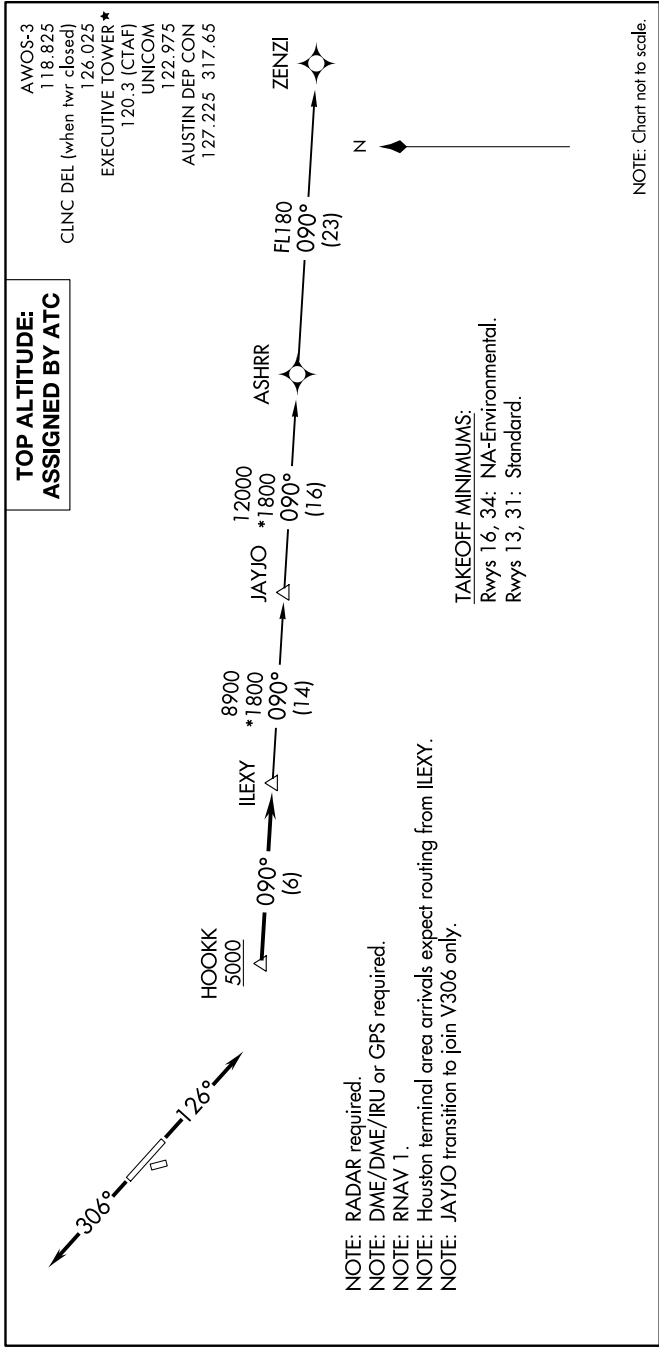

ILEXY THREE DEPARTURE (RNAV)

SC-3, 09 SEP 2021 to 07 OCT 2021

DEPARTURE ROUTE DESCRIPTION

TAKEOFF RUNWAY 13: Climb on heading 126° or as assigned by ATC for vectors to cross HOOKK at or above 5000, thence. . . .

TAKEOFF RUNWAY 31: Climb on heading 306° or as assigned by ATC for vectors to cross HOOKK at or above 5000, thence. . . .

. . . on track 090° to ILEXY, then on transition. Maintain altitude assigned by ATC. Expect filed altitude 10 minutes after departure.

JAYJO TRANSITION (ILEXY3.JAYJO)
ZENZI TRANSITION (ILEXY3.ZENZI)

ILEXY THREE DEPARTURE (RNAV)

SC-3, 09 SEP 2021 to 07 OCT 2021