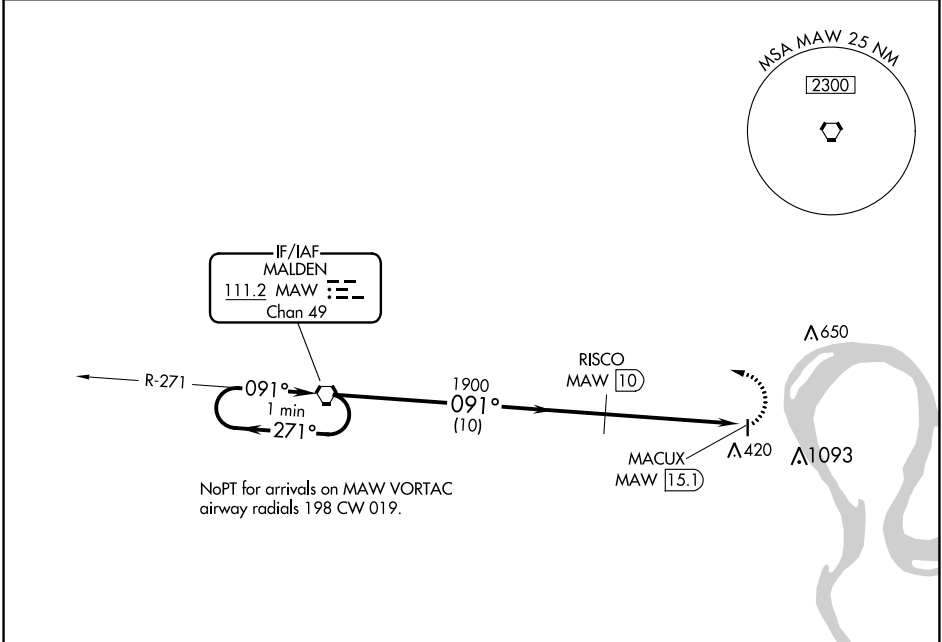

VORTAC MAW 111.2 Chan 49	APP CRS 091°	Rwy Idg TDZE Apt Elev N/A N/A 296
--	------------------------	---

VOR/DME-A COUNTY MEML (EIW)

NA Circling to Rwy 36 NA at night. Use Dyersburg altimeter setting; when not received use Cairo altimeter setting and increase all MDA 20 feet.

MISSED APPROACH: Climbing left turn to 2300 direct MAW VORTAC and hold.

DYR AWOS-3PT 135.625	MEMPHIS CENTER 133.65 292.15	UNICOM 122.8 (CTAF) 0
--------------------------------	--	--

CATEGORY	A	B	C	D
C CIRCLING	1200-1¼	904 (1000-1¼)	NA	

NC-3, 09 SEP 2021 to 07 OCT 2021

NC-3, 09 SEP 2021 to 07 OCT 2021