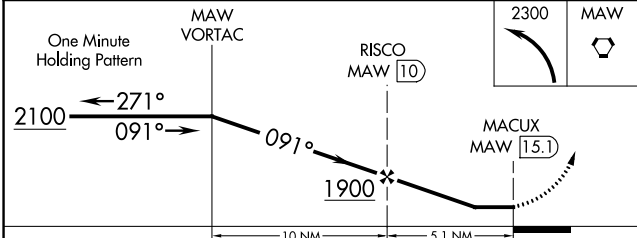

VORTAC MAW 111.2 Chan 49	APP CRS 091°	Rwy Idg TDZE Apt Elev N/A N/A 296
--	------------------------	---

VOR/DME-A COUNTY MEML (EIW)

NA Circling to Rwy 36 NA at night. Use Dyersburg altimeter setting; when not received use Cairo altimeter setting and increase all MDA 20 feet.

MISSED APPROACH: Climbing left turn to 2300 direct MAW VORTAC and hold.

DYR AWOS-3PT 135.625	MEMPHIS CENTER 133.65 292.15	UNICOM 122.8 (CTAF) 0
--------------------------------	--	--

CATEGORY	A	B	C	D
C CIRCLING	1200-1¼	904 (1000-1¼)	NA	