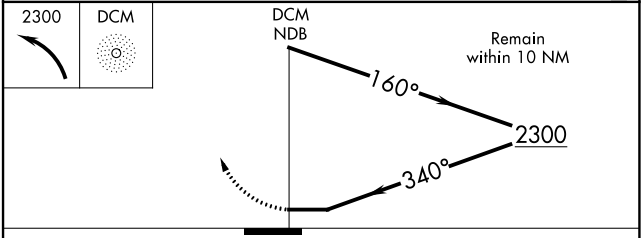

NDB DCM	APP CRS	Rwy Idg	5000
220	340°	TDZE	648
		Apt Elev	657

NDB RWY 35

CHESTER CATAWBA RGNL (DCM)

▼ Circling to Rwy 5-23 NA at night. Visibility reduction by helicopters NA. When local altimeter setting not received, use Rock Hill altimeter setting and increase all MDA 40 feet.

▲ MISSED APPROACH: Climbing left turn to 2300 in DCM NDB holding pattern.

AWOS-3 120.975	CHARLOTTE APP CON 120.05 307.8	UNICOM 122.7 (CTAF) 0
--------------------------	--	---------------------------------

CATEGORY	A	B	C	D
S-35	1340-1	692 (700-1)	1340-2 692 (700-2)	1340-2¼ 692 (700-2¼)
CIRCLING	1340-1	683 (700-1)	1340-2 683 (700-2)	1480-2¾ 823 (900-2¾)

SE-2, 09 SEP 2021 to 07 OCT 2021

SE-2, 09 SEP 2021 to 07 OCT 2021