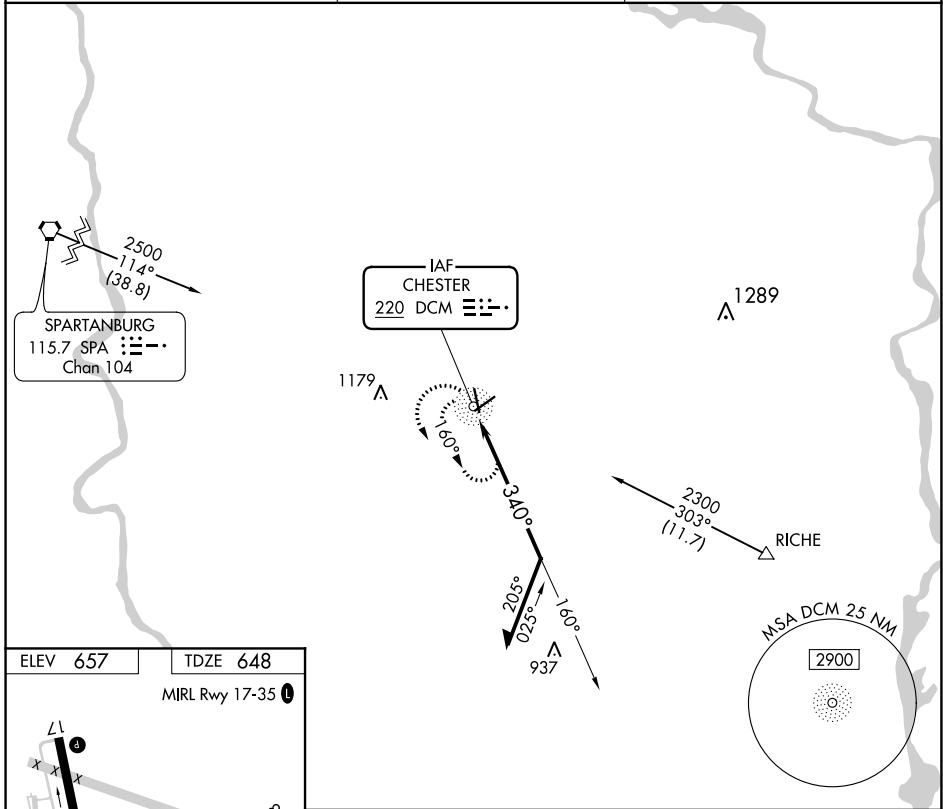

NDB DCM	APP CRS	Rwy Idg	5000
220	340°	TDZE	648
		Apt Elev	657

NDB RWY 35

CHESTER CATAWBA RGNL (DCM)

▼ Circling to Rwy 5-23 NA at night. Visibility reduction by helicopters NA. When local altimeter setting not received, use Rock Hill altimeter setting and increase all MDA 40 feet.

▲ MISSED APPROACH: Climbing left turn to 2300 in DCM NDB holding pattern.

AWOS-3 120.975	CHARLOTTE APP CON 120.05 307.8	UNICOM 122.7 (CTAF) 0
--------------------------	--	---------------------------------

CATEGORY	A	B	C	D
S-35	1340-1	692 (700-1)	1340-2 692 (700-2)	1340-2¼ 692 (700-2¼)
CIRCLING	1340-1	683 (700-1)	1340-2 683 (700-2)	1480-2¾ 823 (900-2¾)

SE-2, 09 SEP 2021 to 07 OCT 2021

SE-2, 09 SEP 2021 to 07 OCT 2021