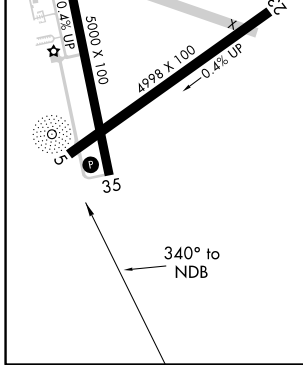

NDB DCM	APP CRS	Rwy Idg	5000
220	340°	TDZE	648
		Apt Elev	657

NDB RWY 35

CHESTER CATAWBA RGNL (DCM)

▼ Circling to Rwy 5-23 NA at night. Visibility reduction by helicopters NA. When local altimeter setting not received, use Rock Hill altimeter setting and increase all MDA 40 feet.

▲ MISSED APPROACH: Climbing left turn to 2300 in DCM NDB holding pattern.

AWOS-3 120.975	CHARLOTTE APP CON 120.05 307.8	UNICOM 122.7 (CTAF) 0
--------------------------	--	---------------------------------

CATEGORY	A	B	C	D
S-35	1340-1	692 (700-1)	1340-2 692 (700-2)	1340-2¼ 692 (700-2¼)
CIRCLING	1340-1	683 (700-1)	1340-2 683 (700-2)	1480-2¾ 823 (900-2¾)

SE-2, 09 SEP 2021 to 07 OCT 2021

SE-2, 09 SEP 2021 to 07 OCT 2021