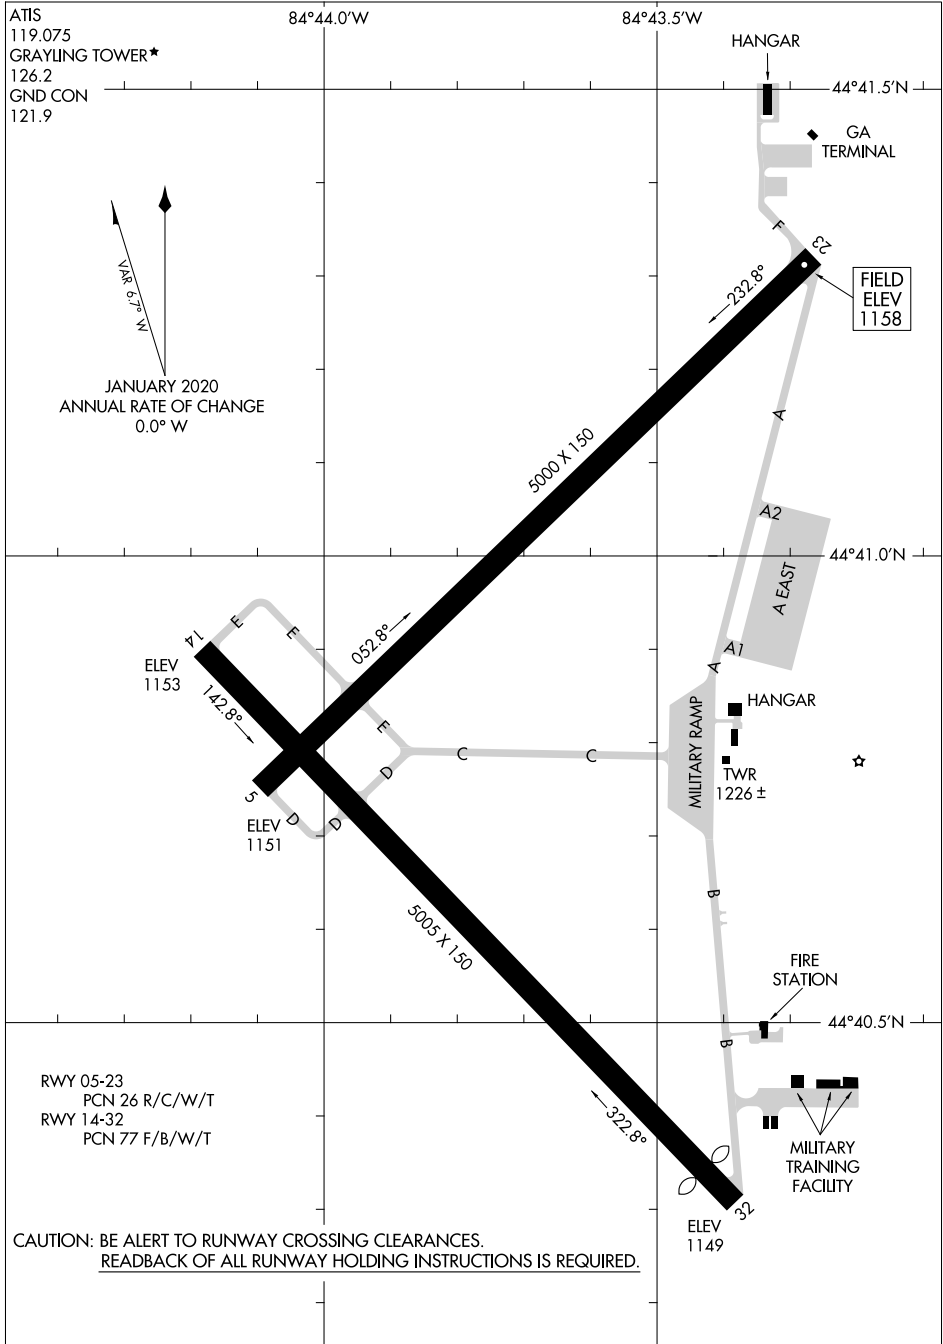

20086

AIRPORT DIAGRAM

AL-5957 (FAA)

GRAYLING AAF (GOV)

GRAYLING, MICHIGAN

EC-1, 09 SEP 2021 to 07 OCT 2021

EC-1, 09 SEP 2021 to 07 OCT 2021

AIRPORT DIAGRAM