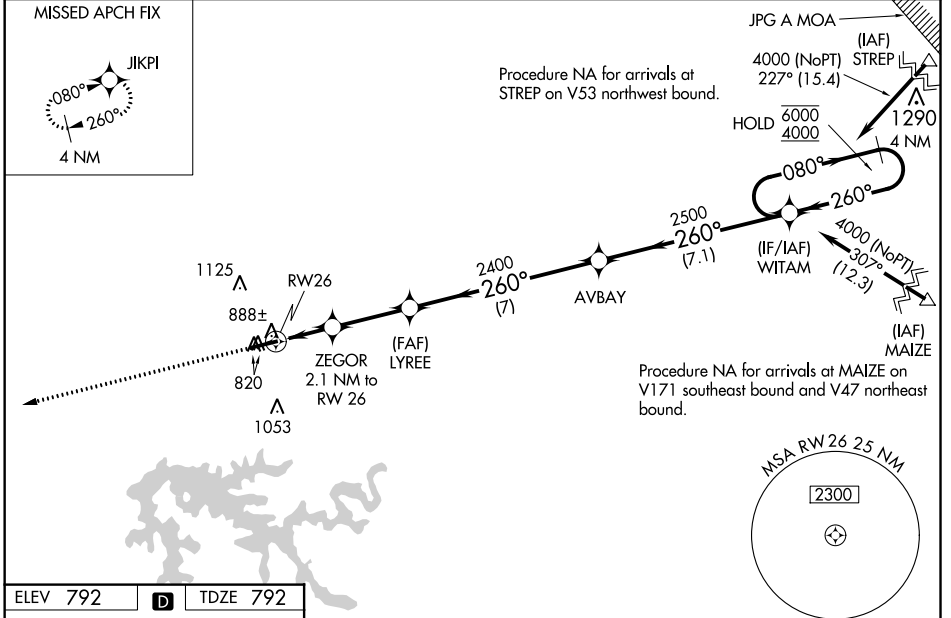

WAAS CH 78420 W 26A	APP CRS 260°	Rwy Idg 5298 TDZE 792 Apt Elev 792
---	------------------------	---

RNAV (GPS) RWY 26

FRENCH LICK MUNI (F.R.H)

RNP APCH.		MISSED APPROACH: Climb to 4000 direct JIKPI and hold.
AWOS-3 118.075	LOUISVILLE APP CON 132.075 327.0	UNICOM 122.8 (CTAF) 0

ELEV 792	D	TDZE 792
----------	----------	----------

CATEGORY	A	B	C	D
LPV DA		1042-1	250 (300-1)	
LNAV/ VNAV DA		1077-1	285 (300-1)	
LNAV MDA		1140-1	348 (400-1)	
CIRCLING	1280-1	488 (500-1)	1280-1½ 488 (500-1½)	1480-2¼ 688 (700-2¼)

MIRL Rwy 8-26 **0**
REIL Rwy 8 and 26

EC-2, 09 SEP 2021 to 07 OCT 2021

EC-2, 09 SEP 2021 to 07 OCT 2021