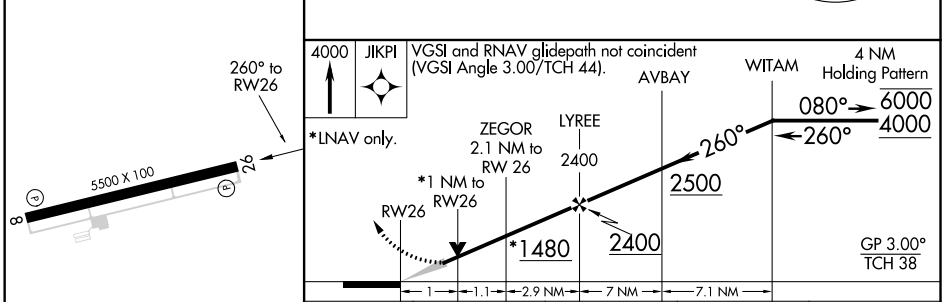

WAAS CH 78420 W 26A	APP CRS 260°	Rwy Idg 5298 TDZE 792 Apt Elev 792
---	------------------------	---

RNAV (GPS) RWY 26

FRENCH LICK MUNI (F.R.H)

RNP APCH.		MISSED APPROACH: Climb to 4000 direct JIKPI and hold.
AWOS-3 118.075	LOUISVILLE APP CON 132.075 327.0	UNICOM 122.8 (CTAF) 0

ELEV 792	D	TDZE 792
----------	----------	----------

CATEGORY	A	B	C	D
LPV DA		1042-1	250 (300-1)	
LNAV/ VNAV DA		1077-1	285 (300-1)	
LNAV MDA		1140-1	348 (400-1)	
CIRCLING	1280-1	488 (500-1)	1280-1½ 488 (500-1½)	1480-2¼ 688 (700-2¼)