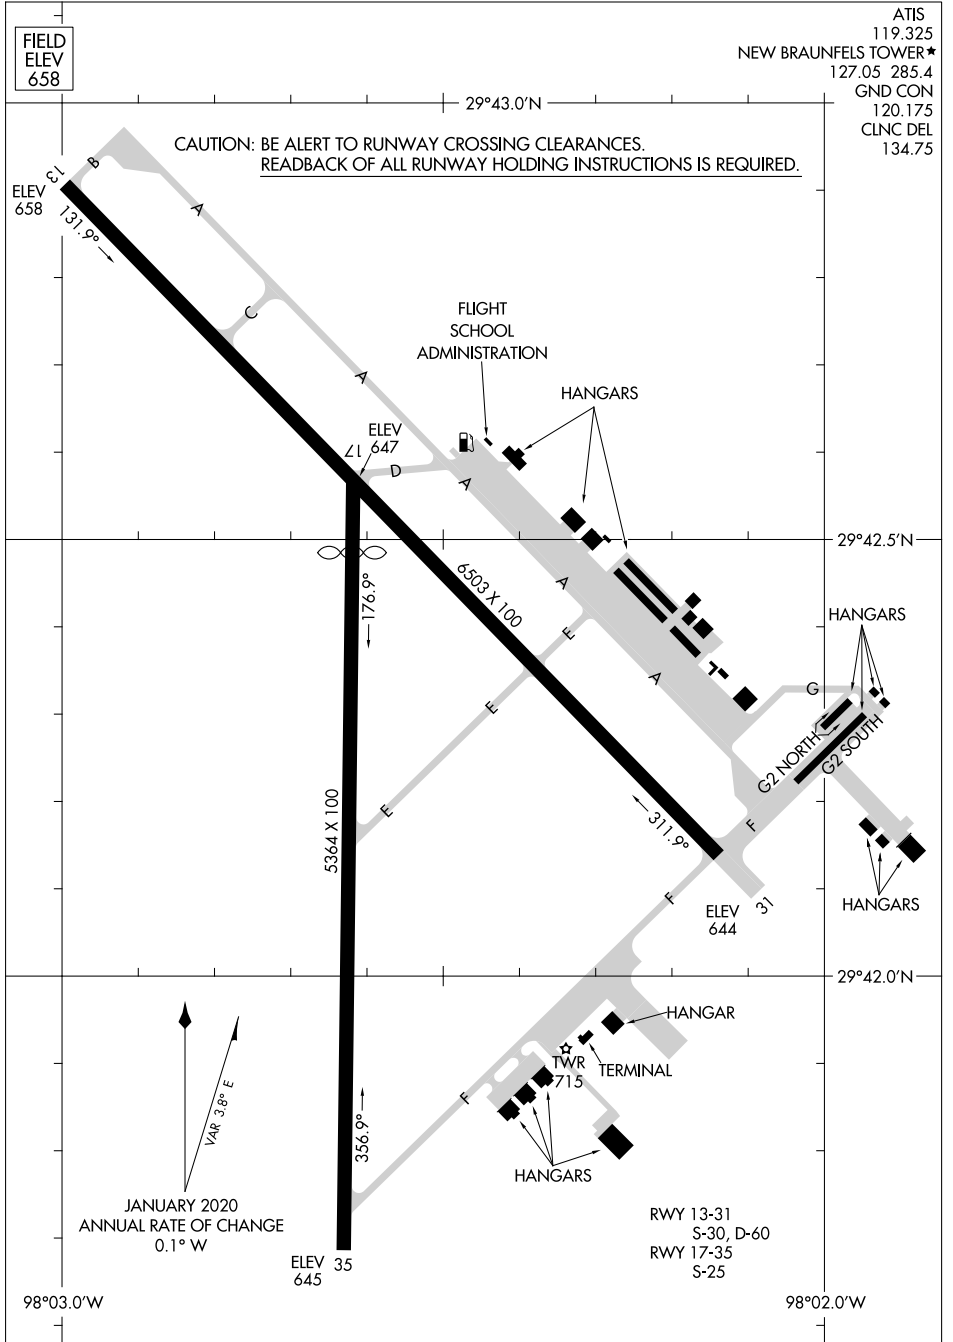

20310
AIRPORT DIAGRAM

AL-6080 (FAA)

NEW BRAUNFELS RGNL (BAZ)
NEW BRAUNFELS, TEXAS

ATIS
119.325
NEW BRAUNFELS TOWER★
127.05 285.4
GND CON
120.175
CLNC DEL
134.75

SC-3, 09 SEP 2021 to 07 OCT 2021

SC-3, 09 SEP 2021 to 07 OCT 2021

20310
AIRPORT DIAGRAM

NEW BRAUNFELS, TEXAS
NEW BRAUNFELS RGNL (BAZ)

JANUARY 2020
ANNUAL RATE OF CHANGE
0.1° W
VAR 3.8° E