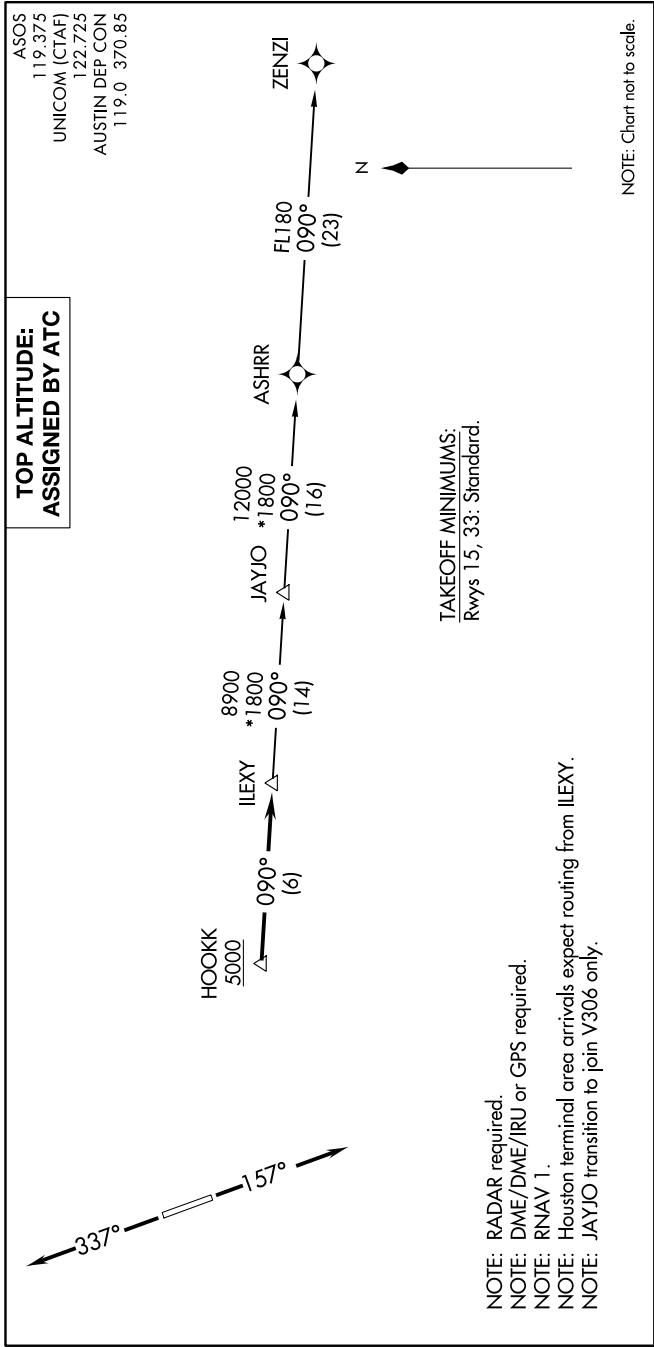

(ILEXY3.ILEXY) 21112

ILEXY THREE DEPARTURE (RNAV) AL-6111 (FAA)

LAGO VISTA TX - RUSTY ALLEN (RYW)

LAGO VISTA, TEXAS

SC-3, 09 SEP 2021 to 07 OCT 2021

**TOP ALTITUDE:  
ASSIGNED BY ATC**

**TAKEOFF MINIMUMS:**  
Rwys 15, 33: Standard.

- NOTE: RADAR required.
- NOTE: DME/DME/IRU or GPS required.
- NOTE: RNAV 1.
- NOTE: Houston terminal area arrivals expect routing from ILEXY.
- NOTE: JAYJO transition to join V306 only.

**DEPARTURE ROUTE DESCRIPTION**

**TAKEOFF RUNWAY 15:** Climb on heading 157° or as assigned by ATC for vectors to cross HOOKK at or above 5000, thence. . . .

**TAKEOFF RUNWAY 33:** Climb on heading 337° or as assigned by ATC for vectors to cross HOOKK at or above 5000, thence. . . .

ILEXY THREE DEPARTURE (RNAV)

(ILEXY3.ILEXY) 22APR21

LAGO VISTA, TEXAS

LAGO VISTA TX - RUSTY ALLEN (RYW)

SC-3, 09 SEP 2021 to 07 OCT 2021