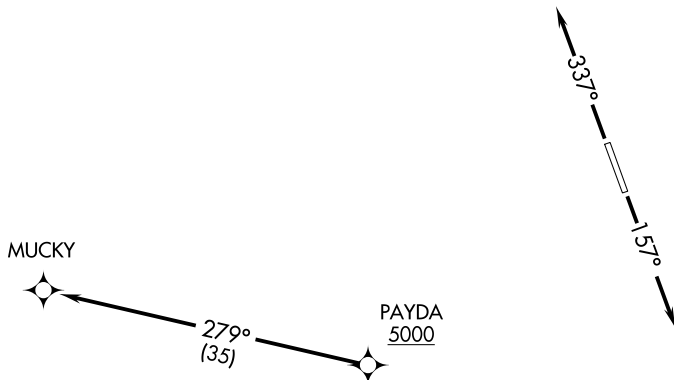

(MUCKY3.MUCKY) 21112

AL-6111 (FAA)

LAGO VISTA TX - RUSTY ALLEN (RYW)

# MUCKY THREE DEPARTURE (RNAV)

LAGO VISTA, TEXAS

ASOS  
119.375  
UNICOM (CTAF)  
122.725  
AUSTIN DEP CON  
119.0 370.85

**TOP ALTITUDE:  
ASSIGNED BY ATC**

TAKEOFF MINIMUMS:  
Rwys 15, 33: Standard.

NOTE: RADAR required.  
NOTE: DME/DME/IRU or GPS required.  
NOTE: RNAV 1.

NOTE: Chart not to scale.

## DEPARTURE ROUTE DESCRIPTION

TAKEOFF RUNWAY 15: Climb on heading 157° or as assigned by ATC for vectors to cross PAYDA at or above 5000, thence....

TAKEOFF RUNWAY 33: Climb on heading 337° or as assigned by ATC for vectors to cross PAYDA at or above 5000, thence....