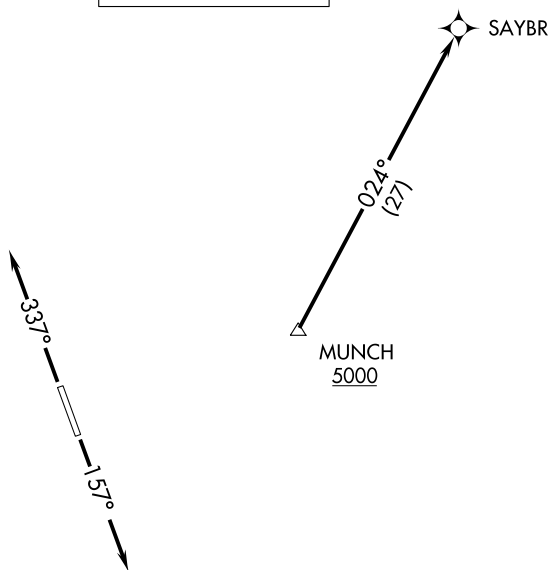

(SAYBR3.SAYBR) 21112

SAYBR THREE DEPARTURE (RNAV)

AL-6111 (FAA)

LAGO VISTA TX - RUSTY ALLEN (RYW)

LAGO VISTA, TEXAS

ASOS
119.375
UNICOM (CTAF)
122.725
AUSTIN DEP CON
119.0 370.85

**TOP ALTITUDE:
ASSIGNED BY ATC**

NOTE: RADAR required.
NOTE: DME/DME/IRU or GPS required.
NOTE: RNAV 1.
NOTE: For DFW terminal area arrivals at FL230 or below only.

TAKEOFF MINIMUMS

Rwys 15, 33: Standard.

NOTE: Chart not to scale.

DEPARTURE ROUTE DESCRIPTION

TAKEOFF RUNWAY 15: Climb on heading 157° or as assigned by ATC for vectors to cross MUNCH at or above 5000, thence....

TAKEOFF RUNWAY 33: Climb on heading 337° or as assigned by ATC for vectors to cross MUNCH at or above 5000, thence....

... on track 024° to SAYBR. Maintain altitude assigned by ATC.
Expect filed altitude 10 minutes after departure.

SAYBR THREE DEPARTURE (RNAV)

(SAYBR3.SAYBR) 22APR21

LAGO VISTA, TEXAS

LAGO VISTA TX - RUSTY ALLEN (RYW)