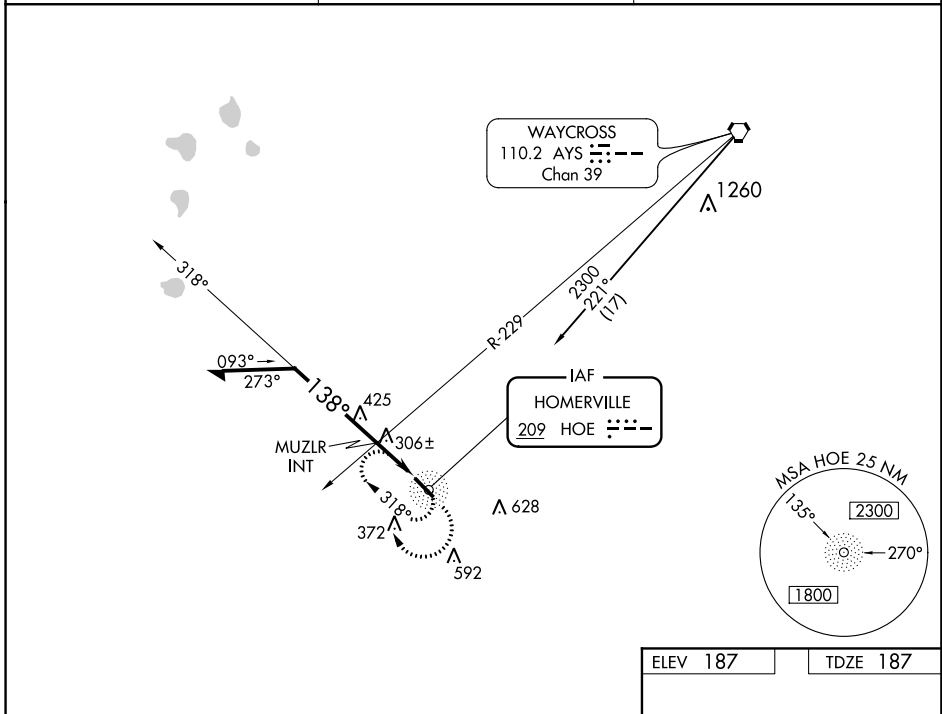

NDB HOE	APP CRS	Rwy Idg	4999
209	138°	TDZE	187
		Apt Elev	187

NDB RWY 14

HOMERVILLE (HOE)

⚠ MISSED APPROACH: Climbing right turn to 1800 in HOE NDB holding pattern.

AWOS-3 118.725	VALDOSTA APP CON* 126.6 285.6	CTAF 122.9
--------------------------	---	----------------------

CATEGORY	A	B	C	D
S-14	820-1	633 (700-1)	820-1¾	633 (700-1¾)
C CIRCLING	820-1	633 (700-1)	940-2¼ 753 (800-2¼)	940-2½ 753 (800-2½)
MUZLR FIX MINIMUMS				
S-14	620-1	433 (500-1)	620-1¼	433 (500-1¼)
C CIRCLING	680-1 493 (500-1)	740-1 553 (600-1)	940-2¼ 753 (800-2¼)	940-2½ 753 (800-2½)

SE-4, 09 SEP 2021 to 07 OCT 2021

SE-4, 09 SEP 2021 to 07 OCT 2021