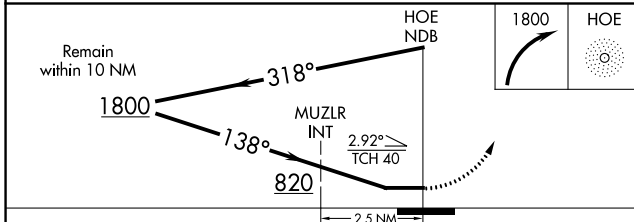

NDB HOE	APP CRS	Rwy Idg	4999
209	138°	TDZE	187
		Apt Elev	187

NDB RWY 14

HOMERVILLE (HOE)

⚠ MISSED APPROACH: Climbing right turn to 1800 in HOE NDB holding pattern.

AWOS-3 118.725	VALDOSTA APP CON* 126.6 285.6	CTAF 122.9
--------------------------	---	----------------------

CATEGORY	A	B	C	D
S-14	820-1	633 (700-1)	820-1¾	633 (700-1¾)
C CIRCLING	820-1	633 (700-1)	940-2¼ 753 (800-2¼)	940-2½ 753 (800-2½)
MUZLR FIX MINIMUMS				
S-14	620-1	433 (500-1)	620-1¼	433 (500-1¼)
C CIRCLING	680-1 493 (500-1)	740-1 553 (600-1)	940-2¼ 753 (800-2¼)	940-2½ 753 (800-2½)