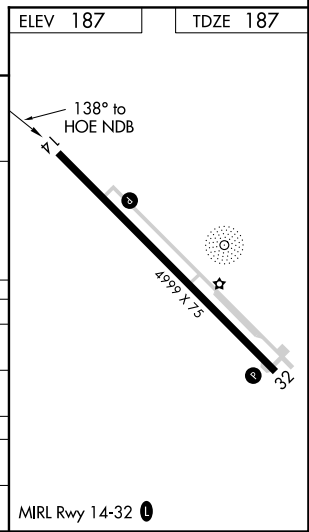

NDB HOE	APP CRS	Rwy Idg	4999
209	138°	TDZE	187
		Apt Elev	187

NDB RWY 14

HOMERVILLE (HOE)

⚠ MISSED APPROACH: Climbing right turn to 1800 in HOE NDB holding pattern.

AWOS-3 118.725	VALDOSTA APP CON* 126.6 285.6	CTAF 122.9
--------------------------	---	----------------------

CATEGORY	A	B	C	D
S-14	820-1	633 (700-1)	820-1¾	633 (700-1¾)
C CIRCLING	820-1	633 (700-1)	940-2¼ 753 (800-2¼)	940-2½ 753 (800-2½)
MUZLR FIX MINIMUMS				
S-14	620-1	433 (500-1)	620-1¼	433 (500-1¼)
C CIRCLING	680-1 493 (500-1)	740-1 553 (600-1)	940-2¼ 753 (800-2¼)	940-2½ 753 (800-2½)