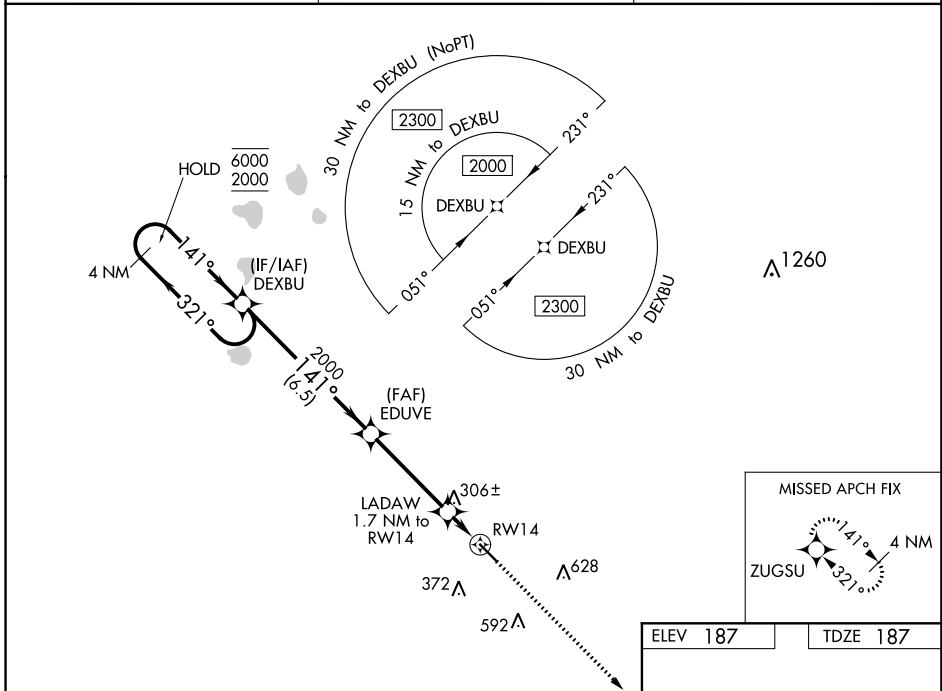

WAAS CH 69518 W14A	APP CRS 141°	Rwy Idg 4999 TDZE 187 Apt Elev 187
--	------------------------	---

RNAV (GPS) RWY 14

HOMERVILLE (HOE)

RNP APCH.		MISSED APPROACH: Climb to 2000 direct ZUGSU and hold.
<p>▼ For uncompensated Baro-VNAV systems, LNAV/VNAV NA below -15°C or above 54°C.</p>		
AWOS-3 118.725	VALDOSTA APP CON★ 126.6 285.6	CTAF 122.9 0

ELEV 187	TDZE 187
MIRL Rwy 14-32 0	

CATEGORY	A	B	C	D
LPV DA		437-1	250 (300-1)	
LNAV/VNAV DA		461-1	274 (300-1)	
LNAV MDA		560-1	373 (400-1)	
CIRCLING	680-1	740-1	940-2¼	940-2½
	493 (500-1)	553 (600-1)	753 (800-2¼)	753 (800-2½)

SE-4, 09 SEP 2021 to 07 OCT 2021

SE-4, 09 SEP 2021 to 07 OCT 2021