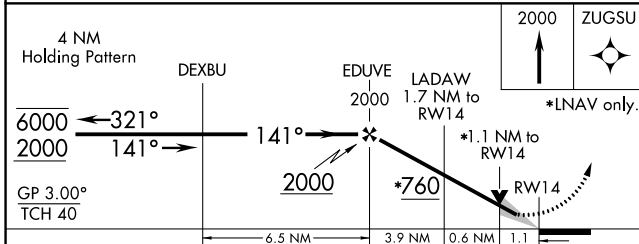

WAAS CH 69518 W14A	APP CRS 141°	Rwy Idg 4999 TDZE 187 Apt Elev 187
--	------------------------	---

RNAV (GPS) RWY 14

HOMERVILLE (HOE)

RNP APCH.		MISSED APPROACH: Climb to 2000 direct ZUGSU and hold.
<p>▼ For uncompensated Baro-VNAV systems, LNAV/VNAV NA below -15°C or above 54°C.</p>		
AWOS-3 118.725	VALDOSTA APP CON★ 126.6 285.6	CTAF 122.9 0

ELEV 187	TDZE 187
MIRL Rwy 14-32 0	

CATEGORY	A	B	C	D
LPV DA		437-1	250 (300-1)	
LNAV/VNAV DA		461-1	274 (300-1)	
LNAV MDA		560-1	373 (400-1)	
CIRCLING	680-1	740-1	940-2¼	940-2½
	493 (500-1)	553 (600-1)	753 (800-2¼)	753 (800-2½)