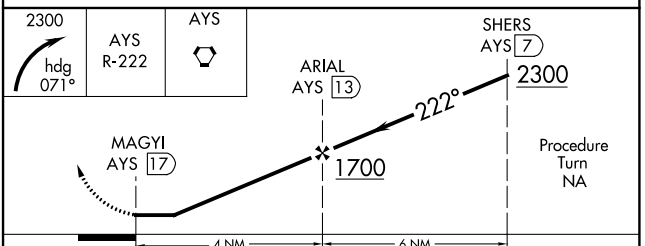

VORTAC AYS <b>110.2</b> Chan <b>39</b>	APP CRS <b>222°</b>	Rwy Idg TDZE Apt Elev <b>187</b>	<b>N/A</b> <b>N/A</b> <b>187</b>
--	------------------------	---	--

**VOR/DME-A**  
HOMERVILLE (HOE)

**⚠** When local altimeter setting not received, use Waycross altimeter setting and increase all MDA 60 feet, and Circling Cat C/D visibility ¼ mile.

**MISSED APPROACH:** Climbing right turn to 2300 on heading 071° and AYS VORTAC R-222 to AYS VORTAC and hold.

AWOS-3 <b>118.725</b>	VALDOSTA APP CON★ <b>126.6 285.6</b>	CTAF <b>122.9</b>
--------------------------	---	----------------------

CATEGORY	A	B	C	D
<b>C</b> CIRCLING	680-1 493 (500-1)	740-1 553 (600-1)	940-2¼ 753 (800-2¼)	940-2½ 753 (800-2½)

SE-4, 09 SEP 2021 to 07 OCT 2021

SE-4, 09 SEP 2021 to 07 OCT 2021