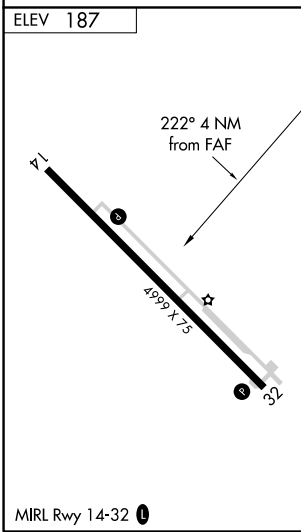

VORTAC AYS <b>110.2</b> Chan <b>39</b>	APP CRS <b>222°</b>	Rwy Idg TDZE Apt Elev <b>187</b>	<b>N/A</b> <b>N/A</b> <b>187</b>
--	------------------------	---	--

**VOR/DME-A**  
HOMERVILLE (HOE)

**⚠** When local altimeter setting not received, use Waycross altimeter setting and increase all MDA 60 feet, and Circling Cat C/D visibility ¼ mile.

**MISSED APPROACH:** Climbing right turn to 2300 on heading 071° and AYS VORTAC R-222 to AYS VORTAC and hold.

AWOS-3 <b>118.725</b>	VALDOSTA APP CON★ <b>126.6 285.6</b>	CTAF <b>122.9</b>
--------------------------	---	----------------------

CATEGORY	A	B	C	D
<b>C</b> CIRCLING	680-1 493 (500-1)	740-1 553 (600-1)	940-2¼ 753 (800-2¼)	940-2½ 753 (800-2½)

SE-4, 09 SEP 2021 to 07 OCT 2021

SE-4, 09 SEP 2021 to 07 OCT 2021