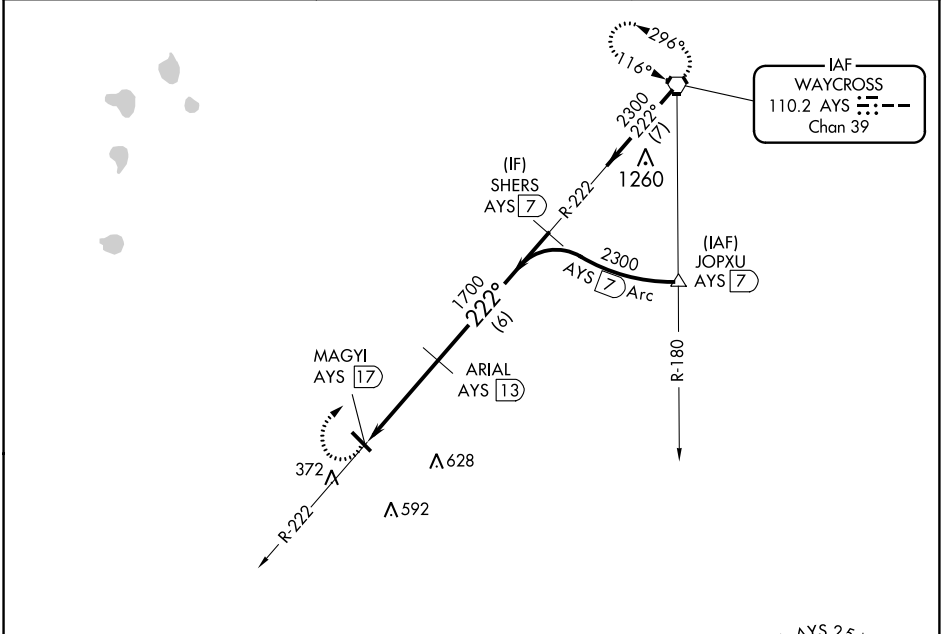

VORTAC AYS <b>110.2</b> Chan <b>39</b>	APP CRS <b>222°</b>	Rwy Idg TDZE Apt Elev <b>187</b>	<b>N/A</b> <b>N/A</b> <b>187</b>
--	------------------------	---	--

**VOR/DME-A**  
HOMERVILLE (HOE)

**⚠** When local altimeter setting not received, use Waycross altimeter setting and increase all MDA 60 feet, and Circling Cat C/D visibility ¼ mile.

**MISSED APPROACH:** Climbing right turn to 2300 on heading 071° and AYS VORTAC R-222 to AYS VORTAC and hold.

AWOS-3 <b>118.725</b>	VALDOSTA APP CON★ <b>126.6 285.6</b>	CTAF <b>122.9</b>
--------------------------	---	----------------------

CATEGORY	A	B	C	D
<b>C</b> CIRCLING	680-1 493 (500-1)	740-1 553 (600-1)	940-2¼ 753 (800-2¼)	940-2½ 753 (800-2½)

SE-4, 09 SEP 2021 to 07 OCT 2021

SE-4, 09 SEP 2021 to 07 OCT 2021