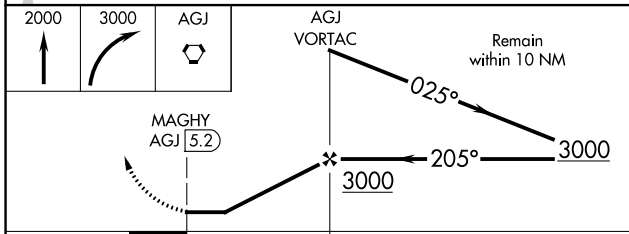

VORTAC AGJ 112.5 Chan 72	APP CRS 205°	Rwy Idg TDZE Apt Elev 1215	N/A N/A
--	------------------------	---	--------------------------

VOR-A
LAMPASAS (LZZ)

⚠ When local altimeter setting not received, use Robert Gray AAF altimeter setting and increase all MDAs 80 feet and visibility Cat C ½ SM.
⚠ MISSED APPROACH: Climb to 2000 then climbing right turn to 3000 direct AGJ VORTAC and hold.

AWOS-3 119.075	GRAY APP CON 120.075 323.15	UNICOM 122.8 (CTAF) ①
--------------------------	---------------------------------------	--

CATEGORY	A	B	C	D	FAF to MAP 5.2 NM					
CIRCLING	1680-1 465 (500-1)	1880-1 666 (700-1)	1880-1¼ 666 (700-1¼)	NA	Knots	60	90	120	150	180
					Min:Sec	5:12	3:28	2:36	2:05	1:44