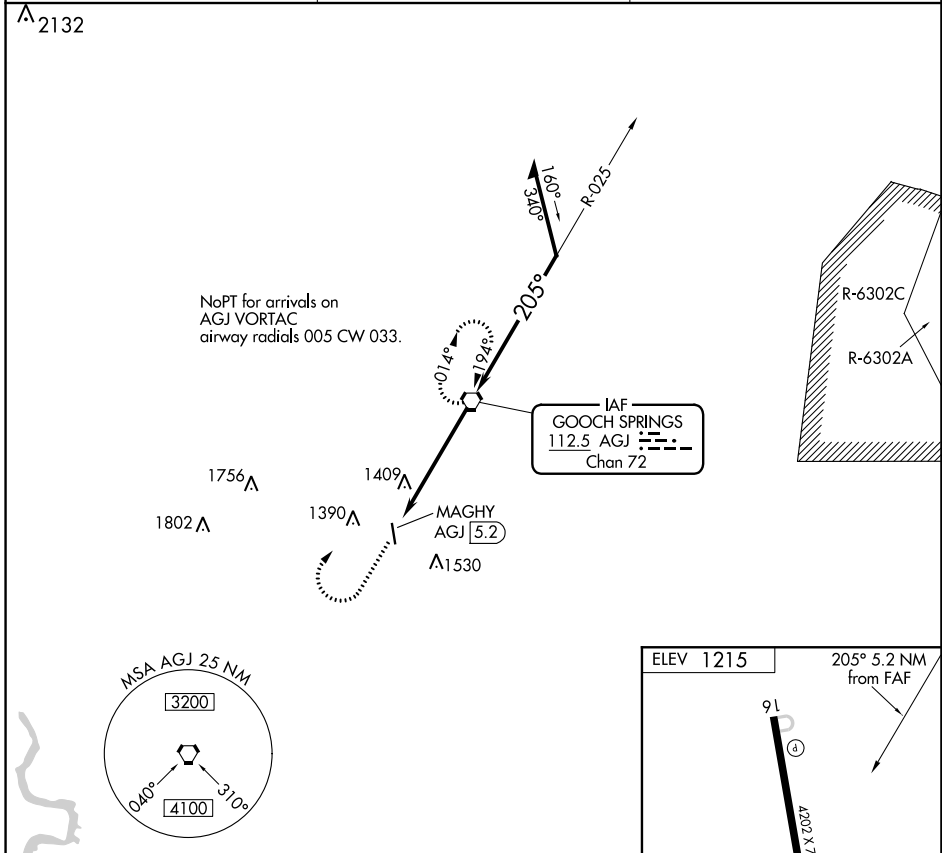

VORTAC AGJ 112.5 Chan 72	APP CRS 205°	Rwy Idg TDZE Apt Elev 1215	N/A N/A
--	------------------------	---	--------------------------

VOR-A
LAMPASAS (LZZ)

⚠ When local altimeter setting not received, use Robert Gray AAF altimeter setting and increase all MDAs 80 feet and visibility Cat C ½ SM.
⚠ MISSED APPROACH: Climb to 2000 then climbing right turn to 3000 direct AGJ VORTAC and hold.

AWOS-3 119.075	GRAY APP CON 120.075 323.15	UNICOM 122.8 (CTAF) ①
--------------------------	---------------------------------------	--

CATEGORY	A	B	C	D	FAF to MAP 5.2 NM					
CIRCLING	1680-1 465 (500-1)	1880-1 666 (700-1)	1880-1¼ 666 (700-1¼)	NA	Knots	60	90	120	150	180
					Min:Sec	5:12	3:28	2:36	2:05	1:44

SC-3, 09 SEP 2021 to 07 OCT 2021

SC-3, 09 SEP 2021 to 07 OCT 2021