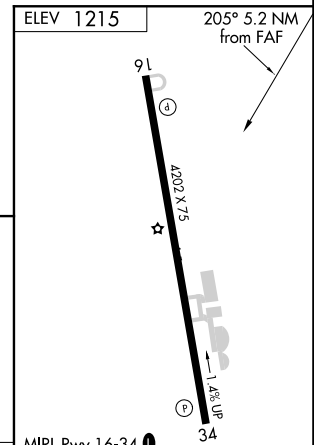

VORTAC AGJ 112.5 Chan 72	APP CRS 205°	Rwy Idg TDZE Apt Elev 1215	N/A N/A
--	------------------------	---	--------------------------

VOR-A
LAMPASAS (LZZ)

⚠ When local altimeter setting not received, use Robert Gray AAF altimeter setting and increase all MDAs 80 feet and visibility Cat C ½ SM.
⚠ MISSED APPROACH: Climb to 2000 then climbing right turn to 3000 direct AGJ VORTAC and hold.

AWOS-3 119.075	GRAY APP CON 120.075 323.15	UNICOM 122.8 (CTAF) ①
--------------------------	---------------------------------------	--

CATEGORY	A	B	C	D	FAF to MAP 5.2 NM					
CIRCLING	1680-1 465 (500-1)	1880-1 666 (700-1)	1880-1¼ 666 (700-1¼)	NA	Knots	60	90	120	150	180
					Min:Sec	5:12	3:28	2:36	2:05	1:44