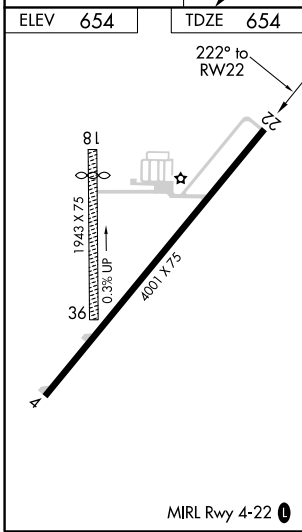

APP CRS	Rwy Idg	4001
222°	TDZE	654
	Apt Elev	654

RNAV (GPS) RWY 22

CASEY MUNI (1H8)

RNP APCH.	MISSED APPROACH: Climb to 2300 direct FOXUK and hold.
▼ Rwy 22 helicopter visibility reduction below 3/4 SM NA. ▲ NA Use Terre Haute Rgnl altimeter setting; when not received, use Robinson altimeter setting.	

HUF ASOS 127.5 269.375	HULMAN APP CON 125.45 263.125	UNICOM 122.8 (CTAF) 0

CATEGORY	A	B	C	D
LNAV MDA	1180-1	526 (600-1)	1180-1½ 526 (600-1½)	1180-1¾ 526 (600-1¾)

EC-3, 09 SEP 2021 to 07 OCT 2021

EC-3, 09 SEP 2021 to 07 OCT 2021