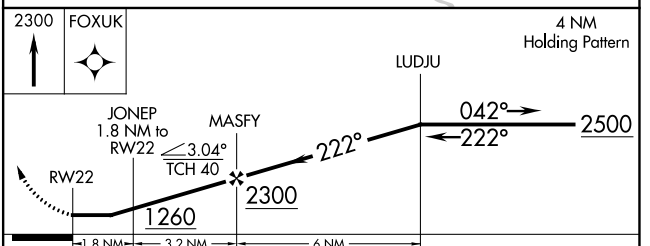

APP CRS	Rwy Idg	4001
222°	TDZE	654
	Apt Elev	654

RNAV (GPS) RWY 22

CASEY MUNI (1H8)

RNP APCH.	MISSED APPROACH: Climb to 2300 direct FOXUK and hold.
<p>▼ Rwy 22 helicopter visibility reduction below 3/4 SM NA.</p> <p>▲ NA Use Terre Haute Rgnl altimeter setting; when not received, use Robinson altimeter setting.</p>	

HUF ASOS 127.5 269.375	HULMAN APP CON 125.45 263.125	UNICOM 122.8 (CTAF) 0
----------------------------------	---	---------------------------------

CATEGORY	A	B	C	D
LNAV MDA	1180-1	526 (600-1)	1180-1½ 526 (600-1½)	1180-1¾ 526 (600-1¾)