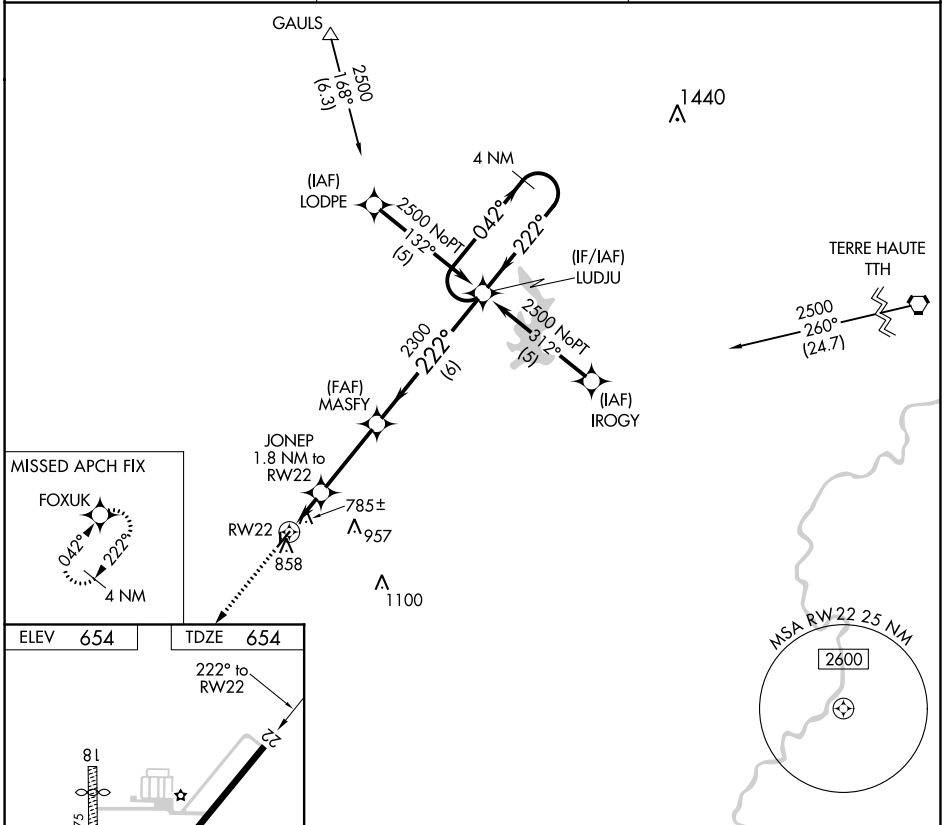

APP CRS	Rwy Idg	4001
222°	TDZE	654
	Apt Elev	654

RNAV (GPS) RWY 22

CASEY MUNI (1H8)

RNP APCH.	MISSED APPROACH: Climb to 2300 direct FOXUK and hold.
<p>▼ Rwy 22 helicopter visibility reduction below 3/4 SM NA.</p> <p>▲ NA Use Terre Haute Rgnl altimeter setting; when not received, use Robinson altimeter setting.</p>	

HUF ASOS 127.5 269.375	HULMAN APP CON 125.45 263.125	UNICOM 122.8 (CTAF) 0
----------------------------------	---	---------------------------------

CATEGORY	A	B	C	D
LNAV MDA	1180-1	526 (600-1)	1180-1½ 526 (600-1½)	1180-1¾ 526 (600-1¾)

EC-3, 09 SEP 2021 to 07 OCT 2021

EC-3, 09 SEP 2021 to 07 OCT 2021