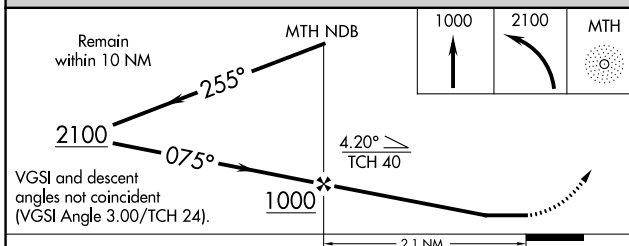

CATEGORY	FAF to MAP 2.1 NM			
	A	B	C	D
CIRCLING	460-1 455 (600-1)	480-1 475 (500-1)	620-1$\frac{3}{4}$ 615 (700-1$\frac{3}{4}$)	660-2 655 (700-2)
	Knots 60	90	120	150
	Min:Sec 2:06	1:24	1:03	0:50
			180	0:42

NDB-A