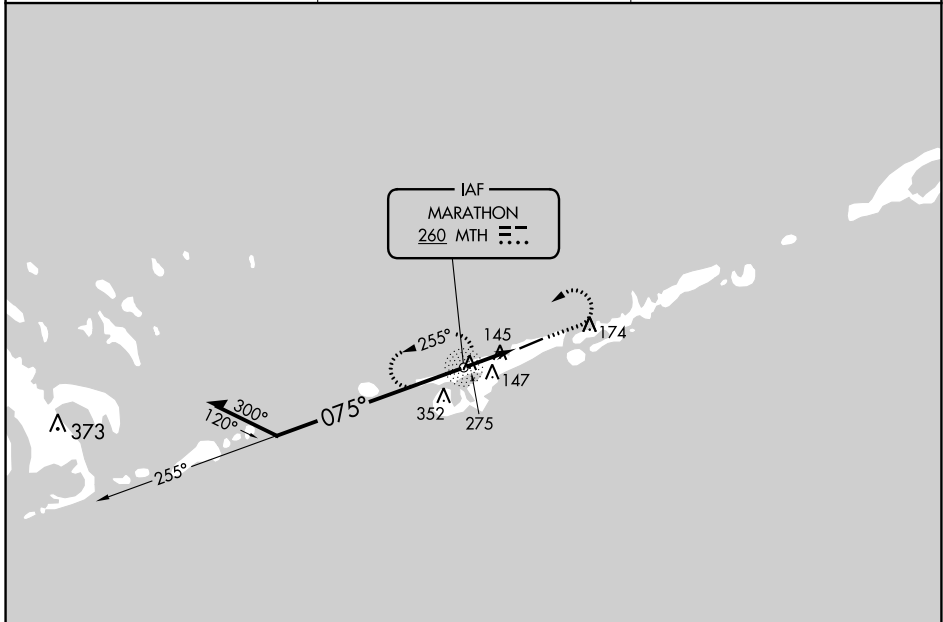

NDB MTH 260	APP CRS 075°	Rwy Idg TDZE Apt Elev	N/A N/A 5
-----------------------	------------------------	--------------------------	--------------------------------------

NDB-A

THE FLORIDA KEYS MARATHON INTL (MTH)

⚠ Helicopter visibility reduction below $\frac{3}{4}$ SM NA.
⚠ When local altimeter setting not received, use Key West Intl altimeter setting and increase all MDAs 100 feet, increase Cat C visibility $\frac{1}{4}$ SM, and Cat D visibility $\frac{1}{2}$ SM.

MISSED APPROACH: Climb to 1000 then climbing left turn to 2100 direct MTH NDB and hold.

ASOS 135.525	MIAMI CENTER 133.5 306.9	UNICOM 122.975 (CTAF) 1
------------------------	------------------------------------	-----------------------------------

SE-3, 09 SEP 2021 to 07 OCT 2021

SE-3, 09 SEP 2021 to 07 OCT 2021

CATEGORY	FAF to MAP 2.1 NM			
	A	B	C	D
CIRCLING	460-1 455 (600-1)	480-1 475 (500-1)	620-1 $\frac{3}{4}$ 615 (700-1 $\frac{3}{4}$)	660-2 655 (700-2)
	Knots 60	90	120	150
	Min:Sec 2:06	1:24	1:03	0:50
			180	0:42