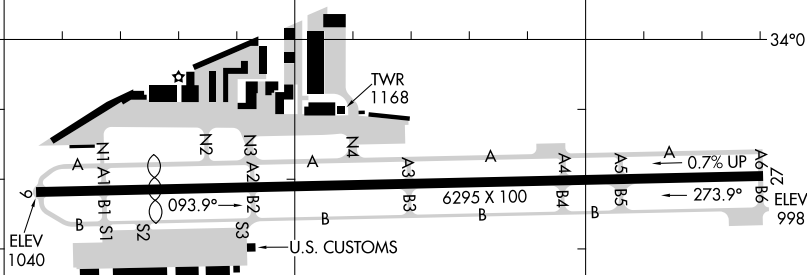

21168
AIRPORT DIAGRAM

COBB COUNTY INTL-MCCOLLUM FLD (RYY)
AL-6424 (FAA)
ATLANTA, GEORGIA

ATIS
128.125
McCOLLUM TOWER ★
125.9
GND CON
119.0
CLNC DEL
119.0 268.7

FIELD
ELEV
1040

D

VAR 5.1° W
JANUARY 2020
ANNUAL RATE OF CHANGE
0.1° W

SE-4, 09 SEP 2021 to 07 OCT 2021

SE-4, 09 SEP 2021 to 07 OCT 2021

CAUTION: BE ALERT TO RUNWAY CROSSING CLEARANCES.
READBACK OF ALL RUNWAY HOLDING INSTRUCTIONS IS REQUIRED.

84°36.5'W

84°36.0'W

84°35.5'W

AIRPORT DIAGRAM
21168