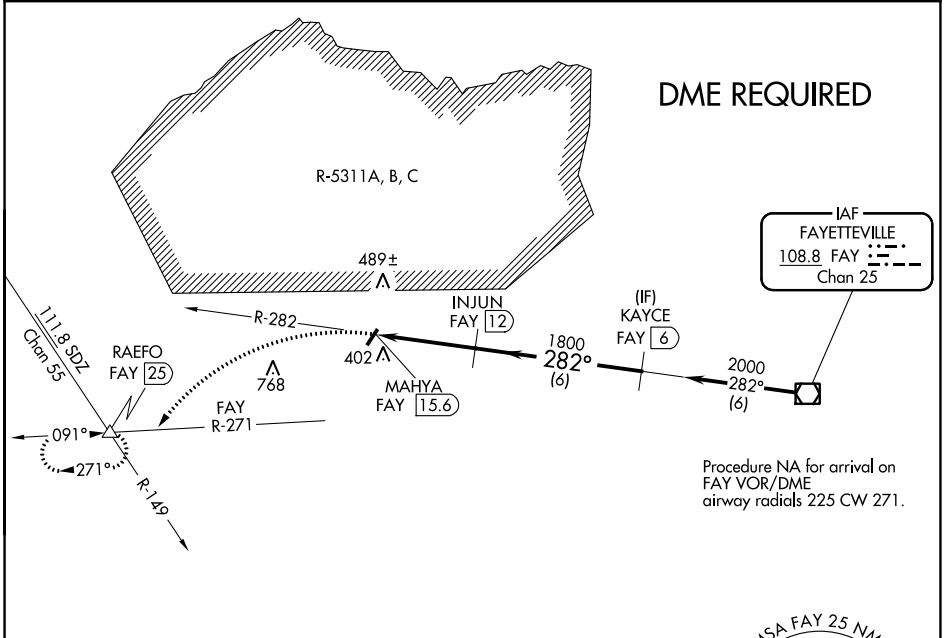

VOR/DME FAY 108.8 Chan 25	APP CRS 282°	Rwy Idg TDZE Apt Elev N/A N/A 304
--	------------------------	---

VOR-A
P K AIRPARK (5W4)

<p>▼ DME required. Procedure NA at night. ▲ NA Use Fayetteville altimeter setting.</p>	<p>MISSED APPROACH: Climbing left turn to 3000 on FAY VOR/DME R-271 to RAEFO/FAY 25 DME and hold.</p>
<p>FAYETTEVILLE APP CON 127.8 290.25</p>	<p>UNICOM 123.0 (CTAF)</p>

SE-2, 09 SEP 2021 to 07 OCT 2021

SE-2, 09 SEP 2021 to 07 OCT 2021