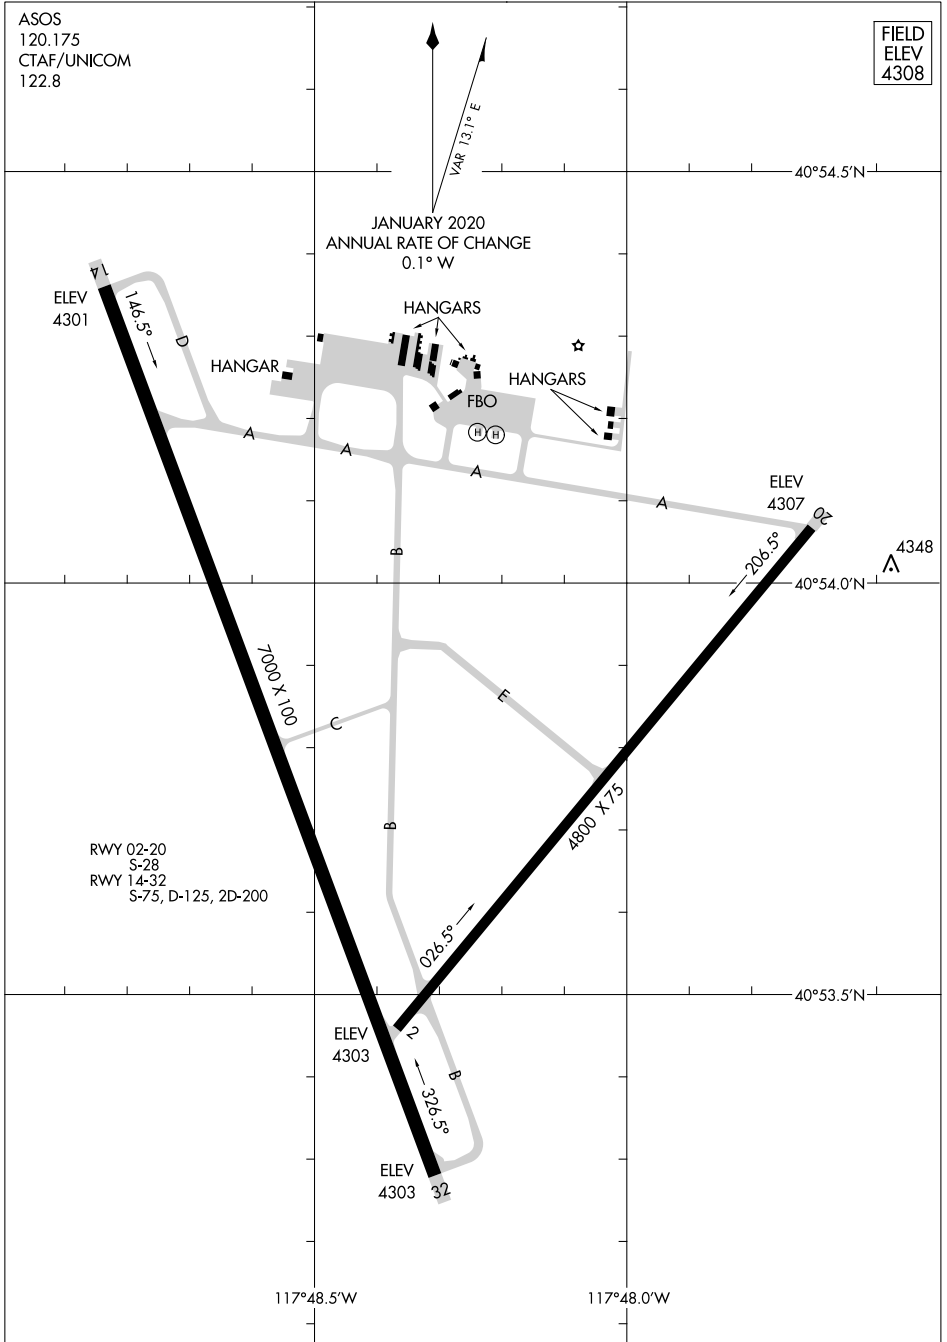

20086
AIRPORT DIAGRAM

WINNEMUCCA MUNI (W/MC)
WINNEMUCCA, NEVADA

AL-6471 (FAA)

ASOS
120.175
CTAF/UNICOM
122.8

FIELD
ELEV
4308

SW-4, 09 SEP 2021 to 07 OCT 2021

SW-4, 09 SEP 2021 to 07 OCT 2021

AIRPORT DIAGRAM
20086

WINNEMUCCA, NEVADA
WINNEMUCCA MUNI (W/MC)