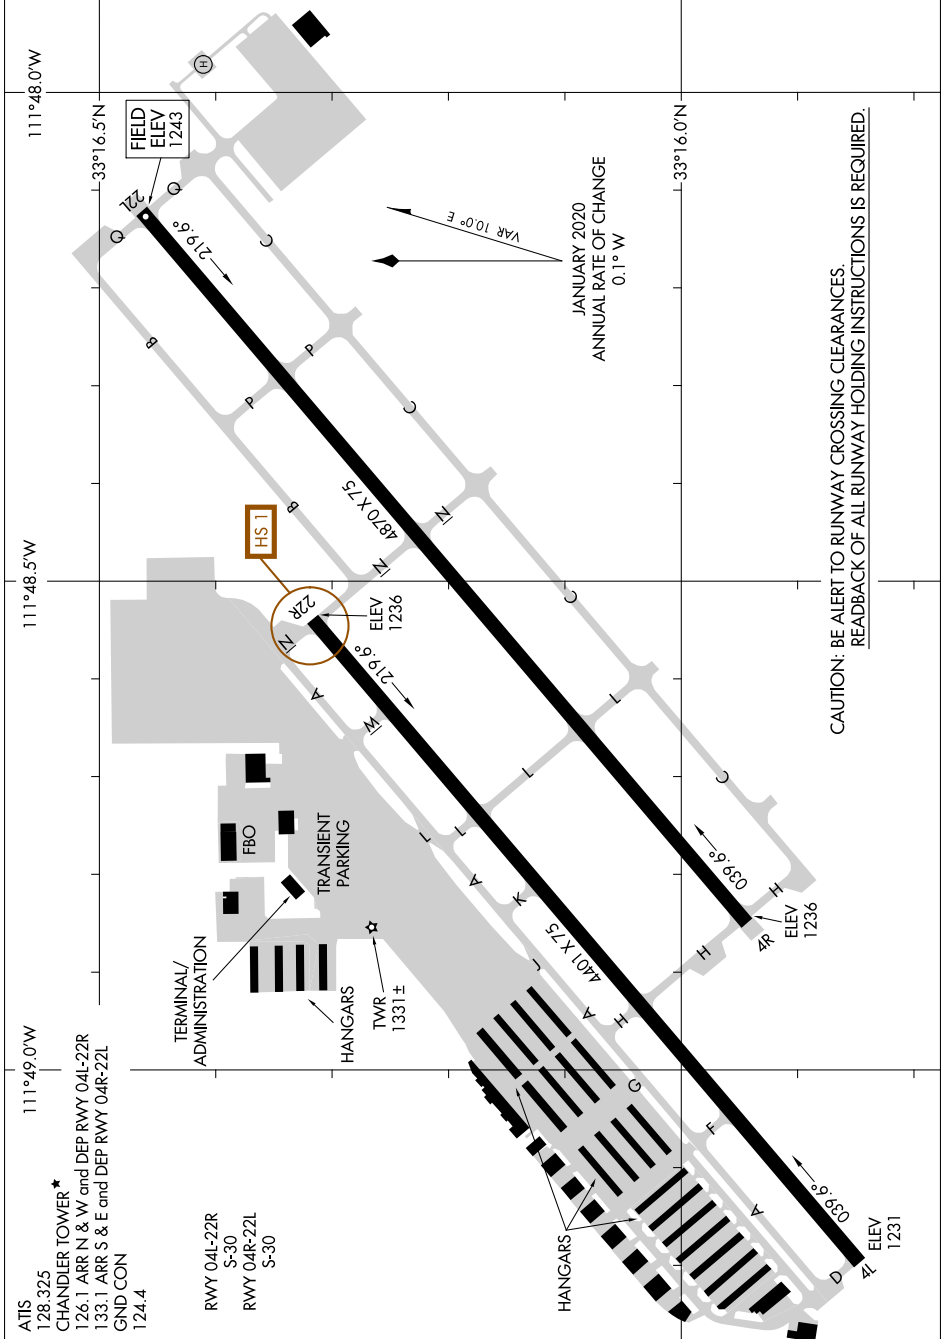

AIRPORT DIAGRAM

AL-6494 (FAA)

CHANDLER MUNI (CHD)
CHANDLER, ARIZONA

SW-4, 09 SEP 2021 to 07 OCT 2021

SW-4, 09 SEP 2021 to 07 OCT 2021

AIRPORT DIAGRAM

CHANDLER, ARIZONA
CHANDLER MUNI (CHD)