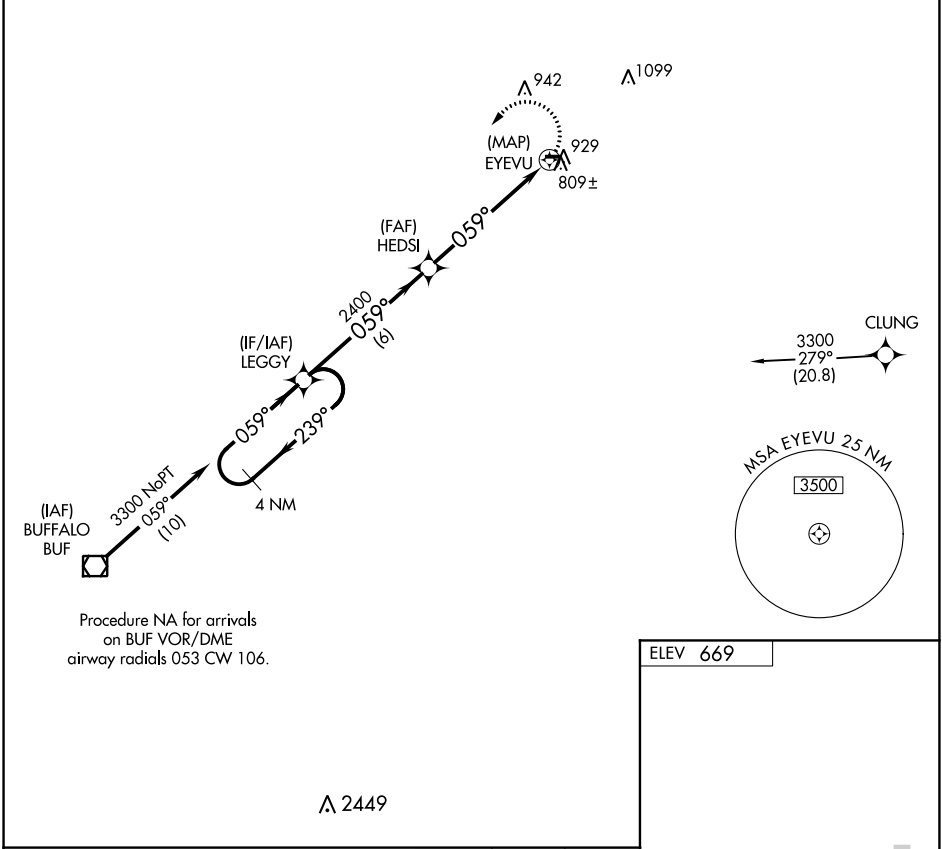

APP CRS 059°	Rwy Idg TDZE Apt Elev	N/A N/A 669
------------------------	-----------------------------	--

RNAV (GPS)-B

PINE HILL (9G6)

<p>NA DME/DME RNP-0.3 NA. Use Buffalo Niagara Intl altimeter setting, if not received use Niagara Falls Intl altimeter setting. Procedure NA at night.</p>	<p>MISSED APPROACH: Climbing left turn to 3300 direct LEGGY and hold.</p>
---	---

<p>BUFFALO APP CON 126.15 263.125</p>	<p>UNICOM 123.0 (CTAF) 0</p>
--	---

NE-2, 09 SEP 2021 to 07 OCT 2021

NE-2, 09 SEP 2021 to 07 OCT 2021

ELEV 669
<p>930 Δ</p> <p>059° to EYEVEU</p>
<p>IIRL Rwy 10-28 0</p>

CATEGORY	A	B	C	NA	D
CIRCLING	1360-1	691 (700-1)			