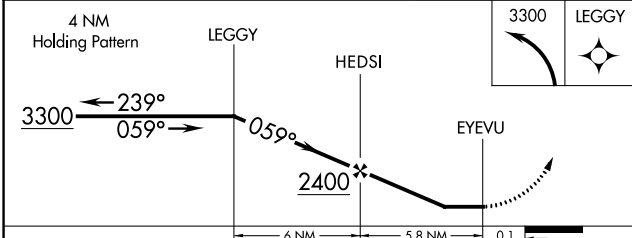

APP CRS 059°	Rwy Idg TDZE Apt Elev	N/A N/A 669
------------------------	-----------------------------	--

RNAV (GPS)-B

PINE HILL (9G6)

<p>NA DME/DME RNP-0.3 NA. Use Buffalo Niagara Intl altimeter setting, if not received use Niagara Falls Intl altimeter setting. Procedure NA at night.</p>	<p>MISSED APPROACH: Climbing left turn to 3300 direct LEGGY and hold.</p>
---	---

<p>BUFFALO APP CON 126.15 263.125</p>	<p>UNICOM 123.0 (CTAF) 0</p>
--	---

NE-2, 09 SEP 2021 to 07 OCT 2021

NE-2, 09 SEP 2021 to 07 OCT 2021

ELEV 669
<p>930 Δ</p> <p>059° to EYEVEU</p>
<p>IIRL Rwy 10-28 0</p>