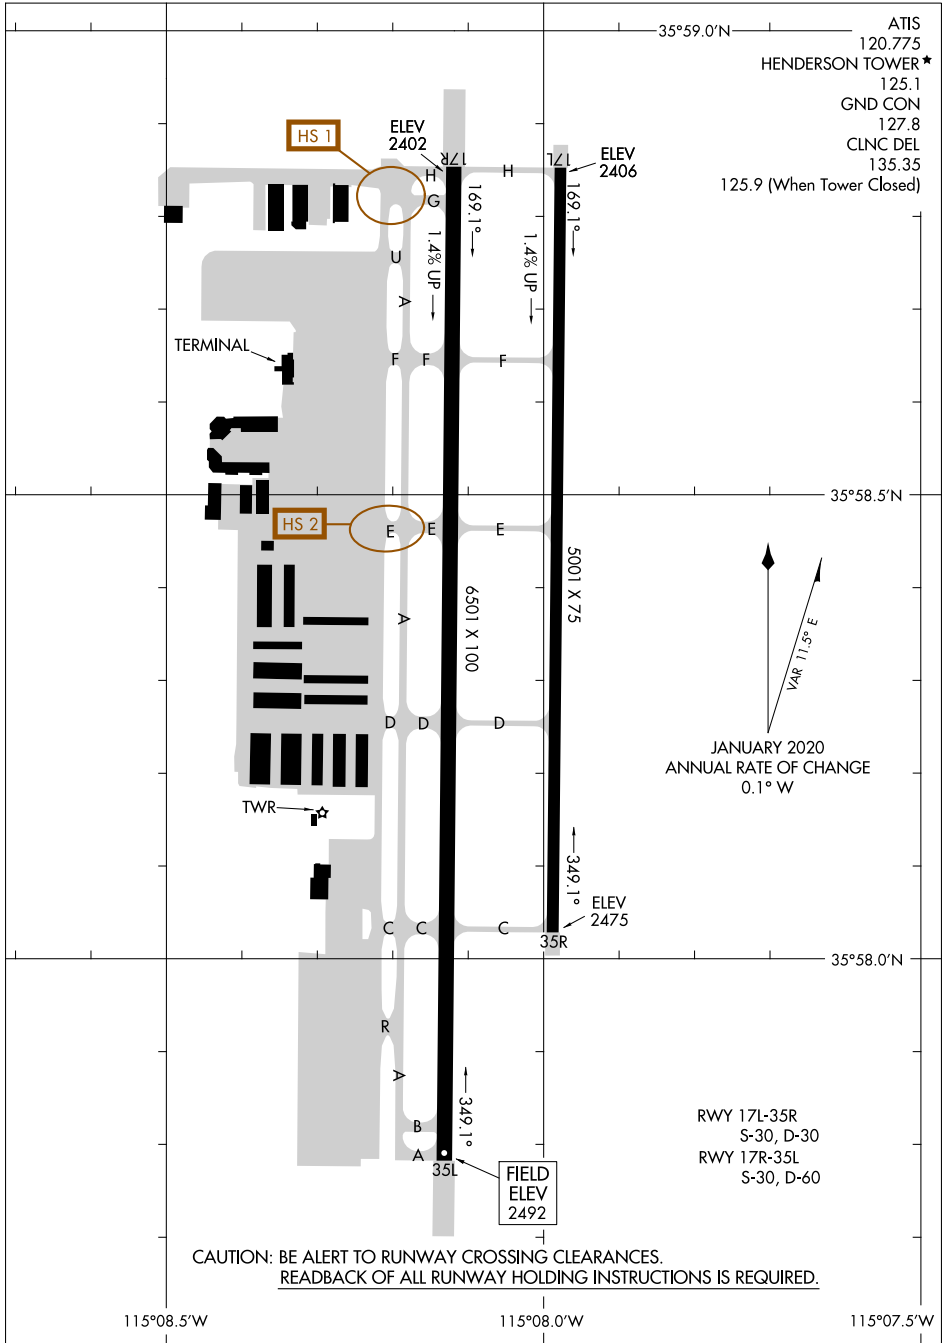

AIRPORT DIAGRAM

AL-6514 (FAA)

HENDERSON EXEC (HND)
LAS VEGAS, NEVADA

SW-4, 09 SEP 2021 to 07 OCT 2021

SW-4, 09 SEP 2021 to 07 OCT 2021

AIRPORT DIAGRAM

LAS VEGAS, NEVADA
HENDERSON EXEC (HND)