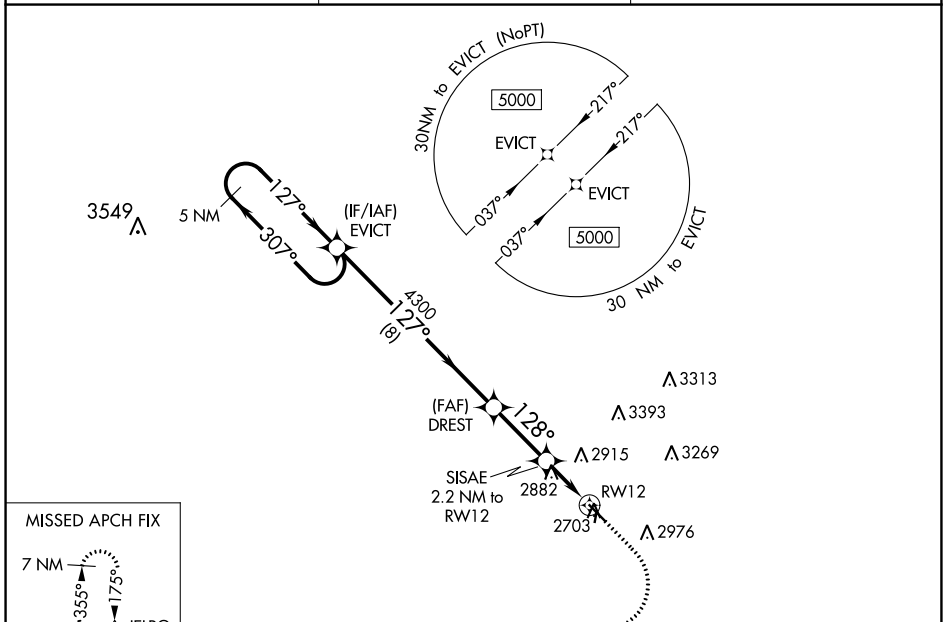

WAAS CH 90140 W 12A	APP CRS 128°	Rwy Idg TDZE Apt Elev	4652 2706 2706
---	------------------------	-----------------------------	---

RNAV (GPS) RWY 12

HETTINGER/JB LINDQUIST RGNL (HEI)

⚠ For uncompensated Baro-VNAV systems, LNAV/VNAV NA below -20°C (-4°F) or above 54°C (130°F). DME/DME RNP-0.3 NA. Circling NA northeast of Rwy 12-30. Circling NA to Rwys 17 and 35.

MISSED APPROACH: Climb to 3200, then climbing right turn to 9000 direct JELRO and hold, continue climb-in-hold to 9000.

ASOS 119.925	MINNEAPOLIS CENTER 124.25 236.825	UNICOM 122.8 (CTAF) 0
------------------------	---	---------------------------------

ELEV 2706	TDZE 2706
-----------	-----------

CATEGORY	A	B	C	D
LPV DA	2956-1		250 (300-1)	
LNAV/VNAV DA	3168-1 $\frac{5}{8}$		462 (500-1 $\frac{5}{8}$)	
LNAV MDA	3140-1	434 (500-1)	3140-1 $\frac{1}{4}$	434 (500-1 $\frac{1}{4}$)
C CIRCLING	3180-1 474 (500-1)	3240-1 534 (600-1)	3240-1 $\frac{1}{2}$ 534 (600-1 $\frac{1}{2}$)	3460-2 $\frac{1}{2}$ 754 (800-2 $\frac{1}{2}$)