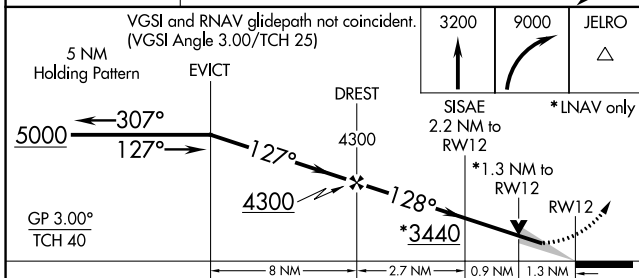

CATEGORY	A	B	C	D
LPV DA	2956-1		250 (300-1)	
LNAV/VNAV DA	3168-1$\frac{5}{8}$		462 (500-1$\frac{5}{8}$)	
LNAV MDA	3140-1	434 (500-1)	3140-1$\frac{1}{4}$	434 (500-1$\frac{1}{4}$)
C CIRCLING	3180-1 474 (500-1)	3240-1 534 (600-1)	3240-1$\frac{1}{2}$ 534 (600-1$\frac{1}{2}$)	3460-2$\frac{1}{2}$ 754 (800-2$\frac{1}{2}$)