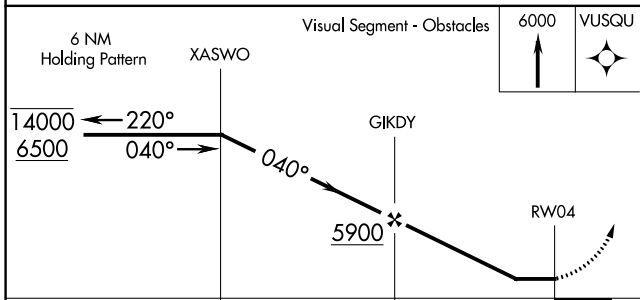

RNAV (GPS) RWY 4

BOISE CITY (17K)

APP CRS 040°	Rwy Idg 4211 TDZE 4174 Apt Elev 4174
------------------------	---

RNP APCH.

▽ Rwy 4 helicopter visibility reduction below 1 SM NA. Straight-in Rwy 4 NA at night, Circling Rwy 4 NA at night. Use Dalhart, TX altimeter setting; when not received, procedure NA.

MISSED APPROACH: Climb to 6000 direct VUSQU and hold.

DHT ASOS
134.075

ALBUQUERQUE CENTER
127.85 285.475

CTAF
122.90

SC-1, 09 SEP 2021 to 07 OCT 2021

SC-1, 09 SEP 2021 to 07 OCT 2021

ELEV 4174	TDZE 4174
-----------	-----------