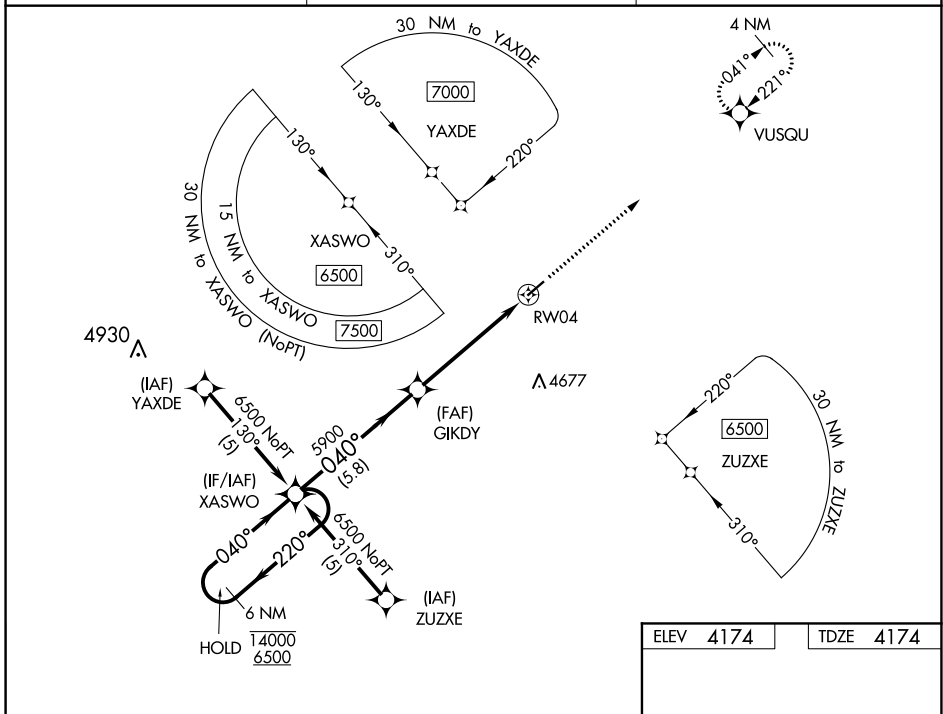

RNAV (GPS) RWY 4

BOISE CITY (17K)

APP CRS 040°	Rwy Idg 4211 TDZE 4174 Apt Elev 4174
------------------------	---

RNP APCH.

▽ Rwy 4 helicopter visibility reduction below 1 SM NA. Straight-in Rwy 4 NA at night, Circling Rwy 4 NA at night. Use Dalhart, TX altimeter setting; when not received, procedure NA.

MISSED APPROACH: Climb to 6000 direct VUSQU and hold.

DHT ASOS
134.075

ALBUQUERQUE CENTER
127.85 285.475

CTAF
122.90

SC-1, 09 SEP 2021 to 07 OCT 2021

SC-1, 09 SEP 2021 to 07 OCT 2021

ELEV 4174	TDZE 4174
-----------	-----------

CATEGORY	A	B	C	D
LNVA MDA	4860-1	686 (700-1)	4860-2 686 (700-2)	NA
C CIRCLING	4860-1	686 (700-1)	5040-2½ 866 (900-2½)	NA