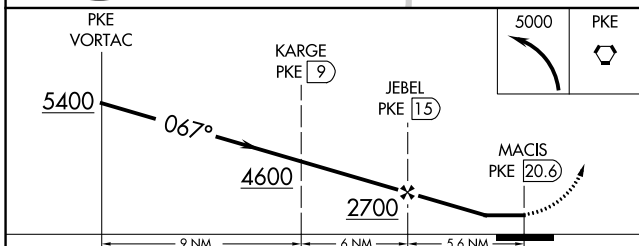

VORTAC PKE <b>117.9</b> Chan <b>126</b>	APP CRS <b>067°</b>	Rwy Idg TDZE Apt Elev	<b>N/A</b> <b>N/A</b> <b>458</b>
---	------------------------	-----------------------------	--

**VOR/DME-A**  
AVI SUQUILLA (P2 $\emptyset$ )

**V** When local altimeter setting not received, use Blythe altimeter setting and increase all MDA 100 feet. **MISSED APPROACH:** Climbing left turn to 5000 direct PKE VORTAC and hold.

AWOS-3PT <b>132.75</b>	LOS ANGELES CENTER <b>128.15 285.6</b>	UNICOM <b>122.725 (CTAF)</b> $\emptyset$
---------------------------	---	---

CATEGORY	A	B	C	D
<b>C</b> CIRCLING	1900-1¼ 1442 (1500-1¼)	1900-1½ 1442 (1500-1½)	1900-3 1442 (1500-3)	NA

SW-4, 09 SEP 2021 to 07 OCT 2021

SW-4, 09 SEP 2021 to 07 OCT 2021