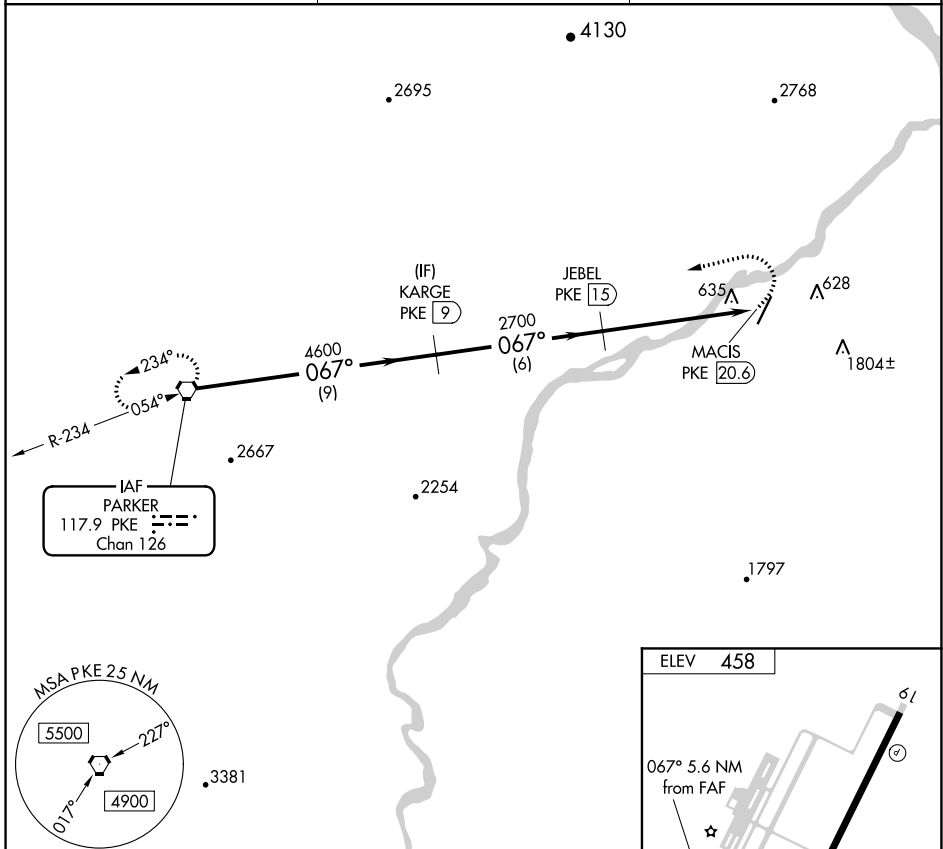

VORTAC PKE <b>117.9</b> Chan <b>126</b>	APP CRS <b>067°</b>	Rwy Idg TDZE Apt Elev	<b>N/A</b> <b>N/A</b> <b>458</b>
---	------------------------	-----------------------------	--

**VOR/DME-A**  
AVI SUQUILLA (P2 $\emptyset$ )

**V** When local altimeter setting not received, use Blythe altimeter setting and increase all MDA 100 feet. **MISSED APPROACH:** Climbing left turn to 5000 direct PKE VORTAC and hold.

AWOS-3PT <b>132.75</b>	LOS ANGELES CENTER <b>128.15 285.6</b>	UNICOM <b>122.725 (CTAF)</b> $\emptyset$
---------------------------	---	---

CATEGORY	A	B	C	D
<b>C</b> CIRCLING	1900-1¼ 1442 (1500-1¼)	1900-1½ 1442 (1500-1½)	1900-3 1442 (1500-3)	NA

SW-4, 09 SEP 2021 to 07 OCT 2021

SW-4, 09 SEP 2021 to 07 OCT 2021