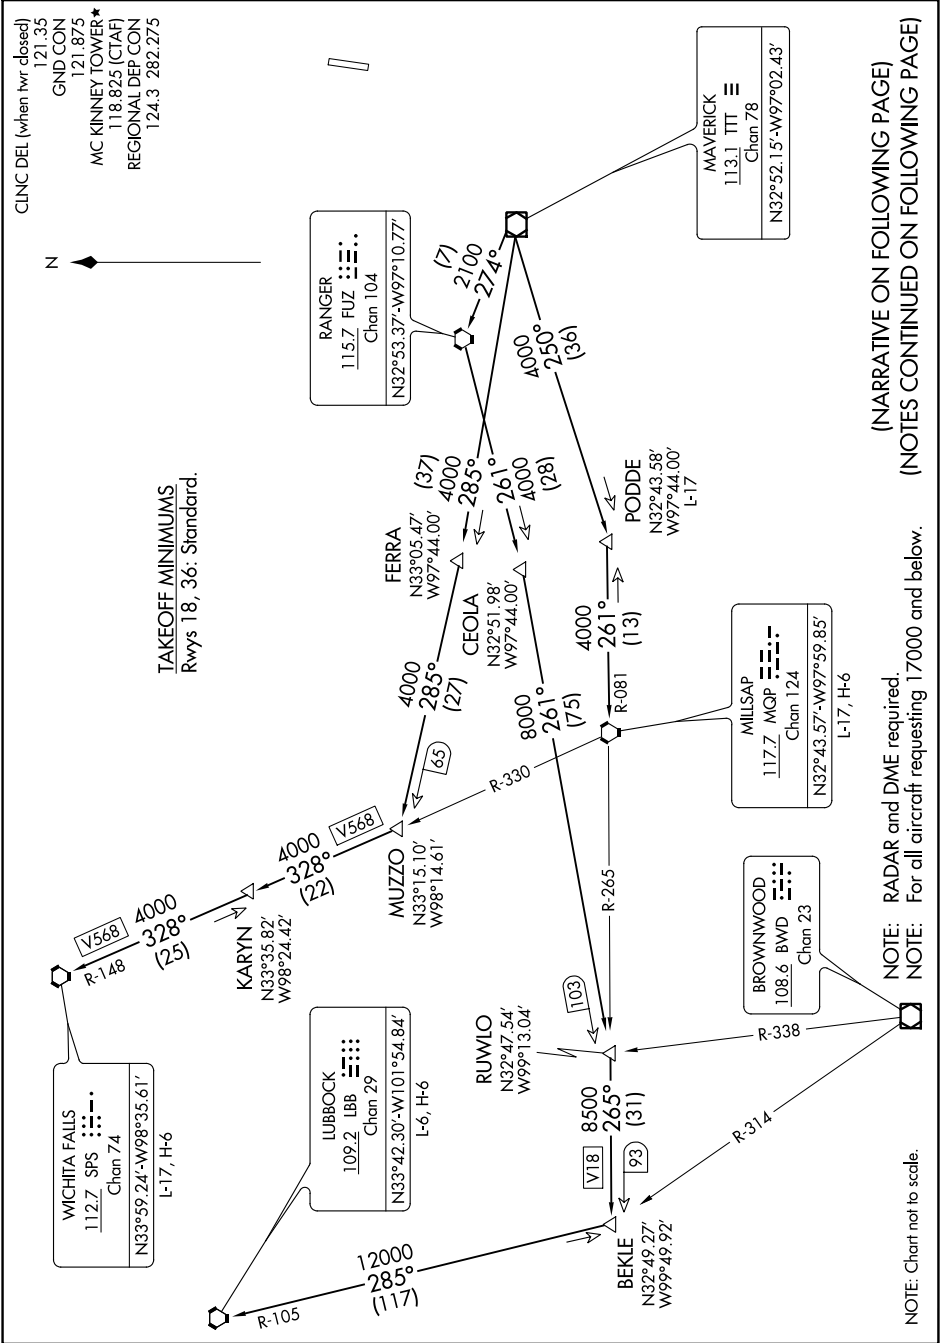

KINGDOM NINE DEPARTURE

SC-2, 09 SEP 2021 to 07 OCT 2021

KINGDOM NINE DEPARTURE

SC-2, 09 SEP 2021 to 07 OCT 2021