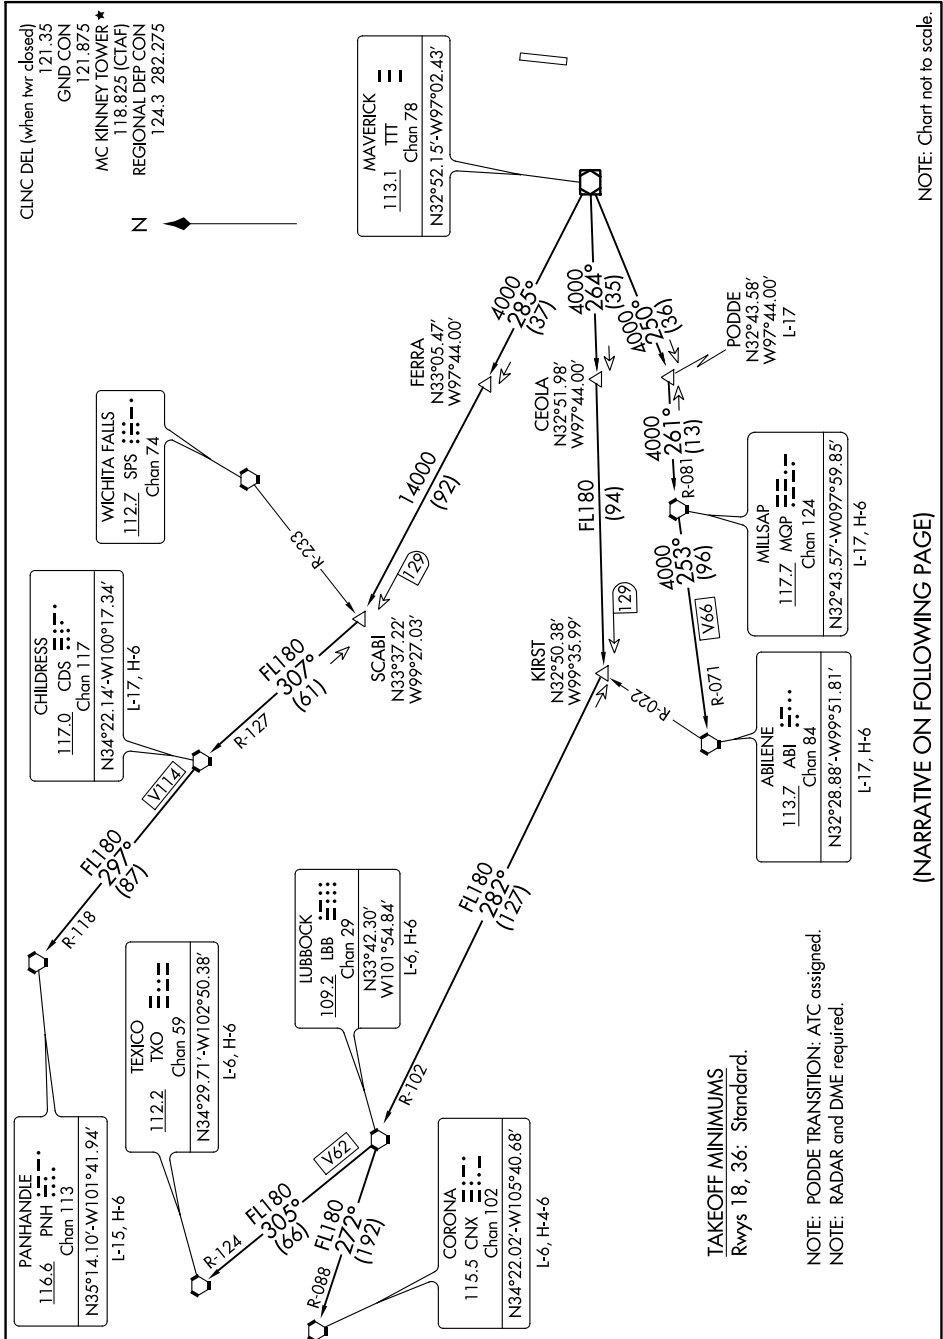

WORTH SIX DEPARTURE

SC-2, 09 SEP 2021 to 07 OCT 2021

NOTE: Chart not to scale.

(NARRATIVE ON FOLLOWING PAGE)

SC-2, 09 SEP 2021 to 07 OCT 2021

TAKEOFF MINIMUMS
Rwys 18, 36: Standard.

NOTE: PODDE TRANSITION: ATC assigned.
NOTE: RADAR and DME required.