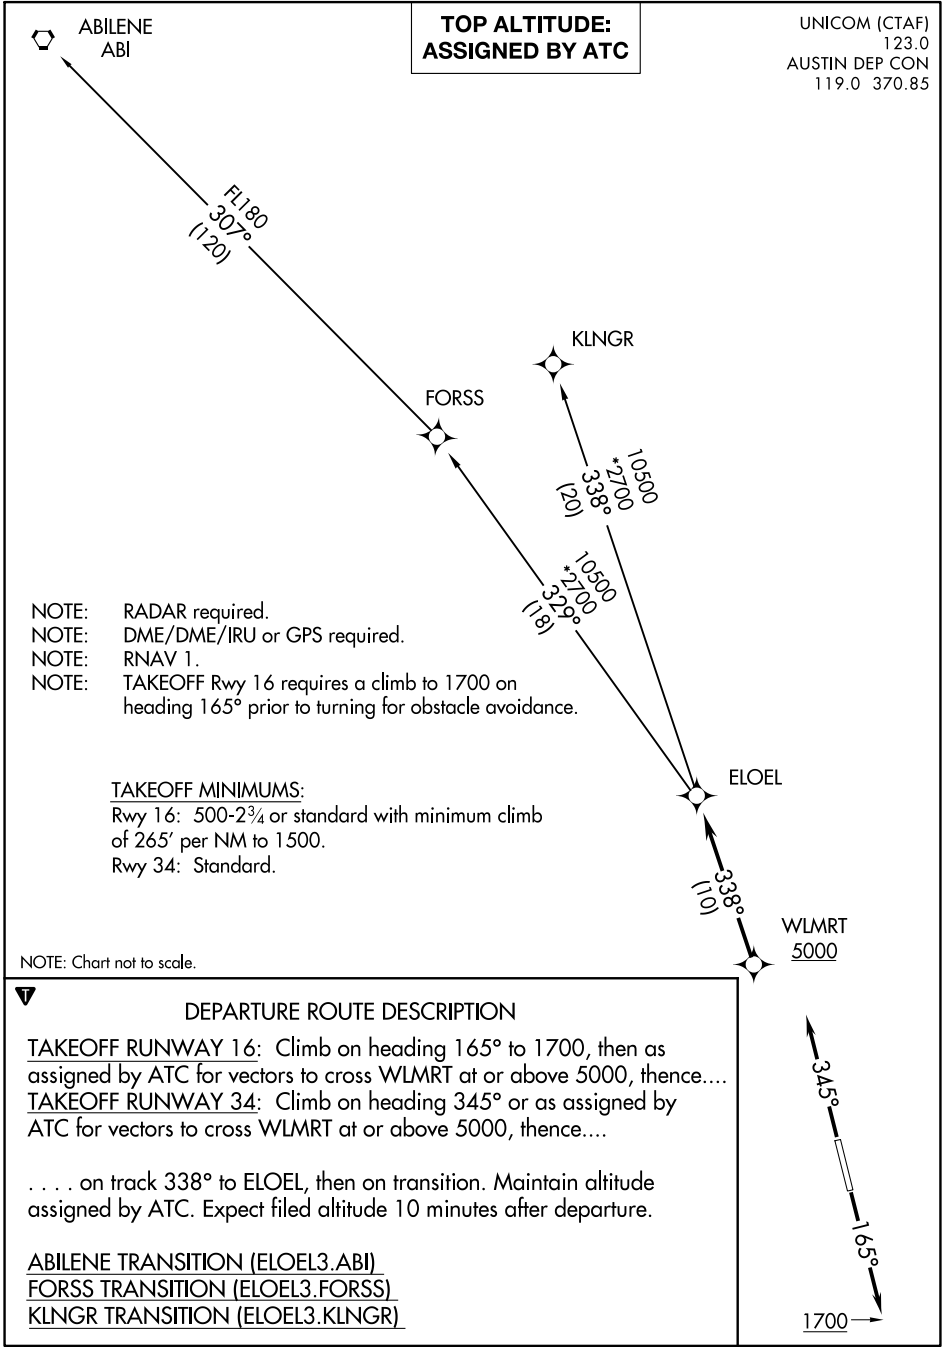

(ELOEL3.ELOEL) 21112

# ELOEL THREE DEPARTURE (RNAV)

AL-6677 (FAA)

LAKEWAY AIRPARK (3R9)

LAKEWAY, TEXAS

SC-3, 09 SEP 2021 to 07 OCT 2021

SC-3, 09 SEP 2021 to 07 OCT 2021

# ELOEL THREE DEPARTURE (RNAV)

(ELOEL3.ELOEL) 22APR21

LAKEWAY, TEXAS

LAKEWAY AIRPARK (3R9)