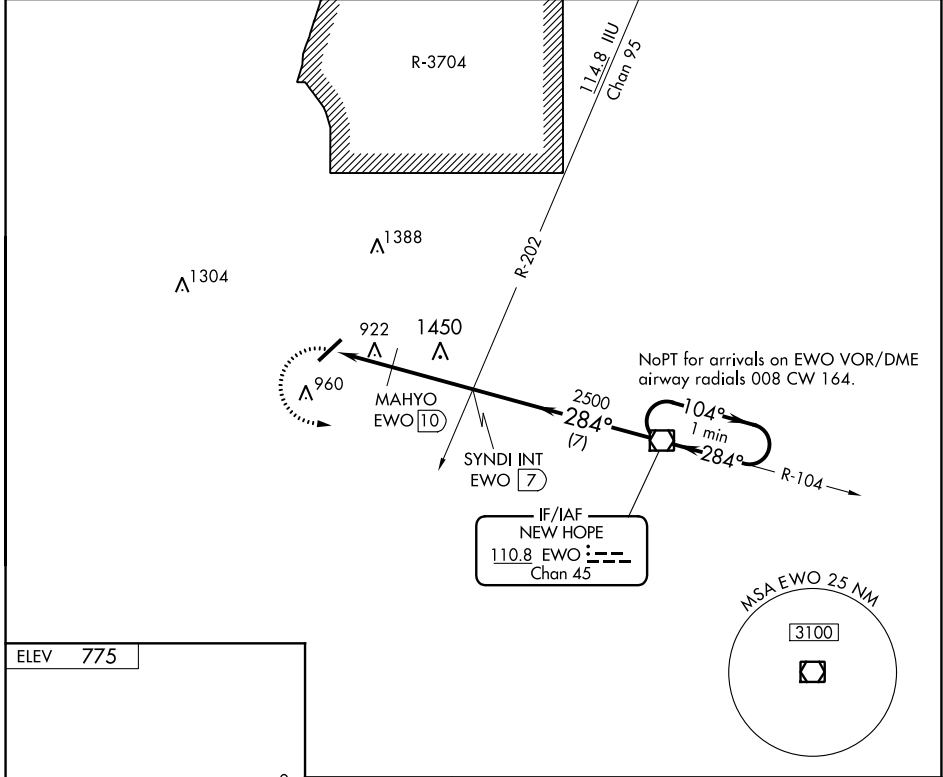

VOR/DME EWO 110.8 Chan 45	APP CRS 284°	Rwy Idg TDZE Apt Elev	N/A N/A 775
---	------------------------	-----------------------------	--

VOR-A
ADDINGTON FLD (EKX)

NA If local altimeter setting not received, use Louisville Muhammad Ali Intl altimeter setting and increase all MDAs 120 feet.

MISSED APPROACH: Climbing left turn to 2500 direct to EWO VOR/DME and hold.

AWOS-3 121.025	LOUISVILLE APP CON 132.075 327.0	CLNC DEL 119.45	UNICOM 122.8 (CTAF) 0
--------------------------	--	---------------------------	---------------------------------

CATEGORY	A	B	C	D
CIRCLING	1700-1 1/4	925 (1000-1 1/4)	1700-2 3/4	1700-3
			925 (1000-2 3/4)	925 (1000-3)
MAHYO FIX MINIMUMS				
CIRCLING	1240-1	1260-1	1260-1 1/2	1360-2
	465 (500-1)	485 (500-1)	485 (500-1 1/2)	585 (600-2)

SE-1, 09 SEP 2021 to 07 OCT 2021

SE-1, 09 SEP 2021 to 07 OCT 2021