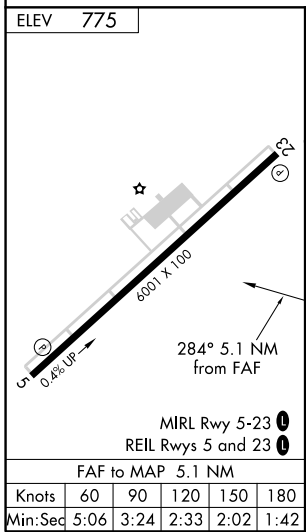

VOR/DME EWO 110.8 Chan 45	APP CRS 284°	Rwy Idg TDZE Apt Elev	N/A N/A 775
---	------------------------	-----------------------------	--

VOR-A
ADDINGTON FLD (EKX)

NA If local altimeter setting not received, use Louisville Muhammad Ali Intl altimeter setting and increase all MDAs 120 feet.

MISSED APPROACH: Climbing left turn to 2500 direct to EWO VOR/DME and hold.

AWOS-3 121.025	LOUISVILLE APP CON 132.075 327.0	CLNC DEL 119.45	UNICOM 122.8 (CTAF) 0
--------------------------	--	---------------------------	---------------------------------