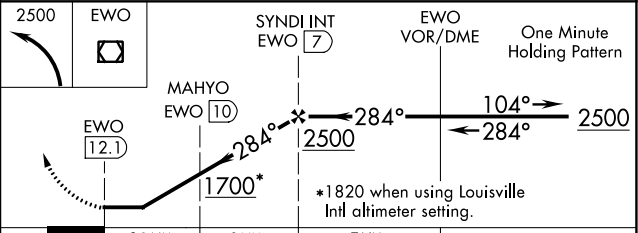

VOR/DME EWO 110.8 Chan 45	APP CRS 284°	Rwy Idg TDZE Apt Elev	N/A N/A 775
---	------------------------	-----------------------------	--

VOR-A
ADDINGTON FLD (EKX)

NA If local altimeter setting not received, use Louisville Muhammad Ali Intl altimeter setting and increase all MDAs 120 feet.

MISSED APPROACH: Climbing left turn to 2500 direct to EWO VOR/DME and hold.

AWOS-3 121.025	LOUISVILLE APP CON 132.075 327.0	CLNC DEL 119.45	UNICOM 122.8 (CTAF) 0
--------------------------	--	---------------------------	---------------------------------