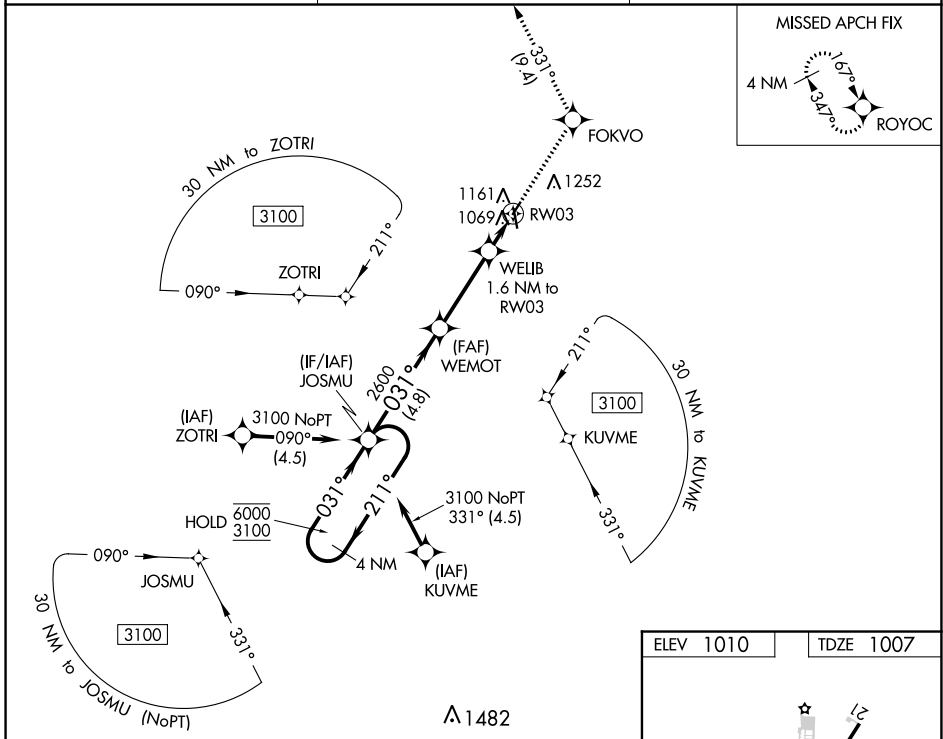

WAAS CH <b>45536</b> <b>W03A</b>	APP CRS <b>031°</b>	Rwy Idg <b>2900</b> TDZE <b>1007</b> Apt Elev <b>1010</b>
--	------------------------	---

# RNAV (GPS) RWY 3

LAMAR MUNI (LLU)

RNP APCH.	MISSED APPROACH: Climb to 3100 direct FOKVO and on track 331° to ROYOC and hold.
<p>▼ Circling Rwy 21 NA at night. Use Joplin altimeter setting.</p> <p>▲ NA Rwy 3 helicopter visibility reduction below ¼ SM NA.</p>	

JLN ASOS <b>120.85</b>	KANSAS CITY CENTER <b>128.6 282.325</b>	CTAF <b>122.9</b>
---------------------------	--	----------------------

CATEGORY	A	B	C	D
LP MDA	1380-1	373 (400-1)	NA	
LNAV MDA	1480-1	473 (500-1)	NA	
◼ CIRCLING	1520-1 510 (600-1)	1620-1 610 (700-1)	NA	

NC-3, 09 SEP 2021 to 07 OCT 2021

NC-3, 09 SEP 2021 to 07 OCT 2021