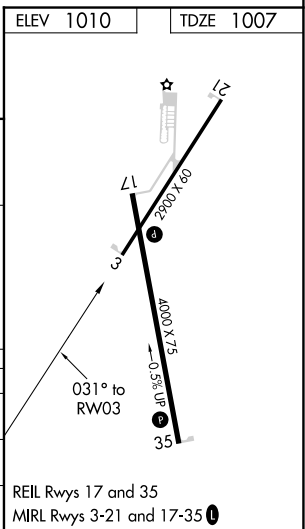

NC-3, 09 SEP 2021 to 07 OCT 2021

NC-3, 09 SEP 2021 to 07 OCT 2021