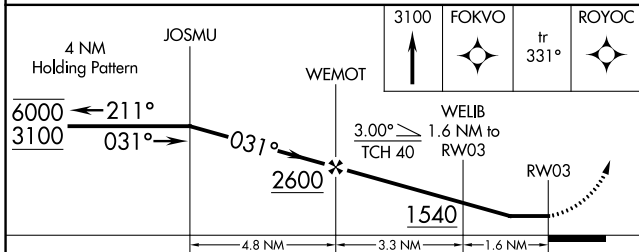

WAAS CH 45536 W03A	APP CRS 031°	Rwy Idg 2900 TDZE 1007 Apt Elev 1010

RNAV (GPS) RWY 3

LAMAR MUNI (LLU)

RNP APCH.	MISSED APPROACH: Climb to 3100 direct FOKVO and on track 331° to ROYOC and hold.
▼ Circling Rwy 21 NA at night. Use Joplin altimeter setting. ▲ NA Rwy 3 helicopter visibility reduction below ¼ SM NA.	

JLN ASOS 120.85	KANSAS CITY CENTER 128.6 282.325	CTAF 122.9

CATEGORY	A	B	C	D
LP MDA	1380-1	373 (400-1)	NA	
LNAV MDA	1480-1	473 (500-1)	NA	
◼ CIRCLING	1520-1 510 (600-1)	1620-1 610 (700-1)	NA