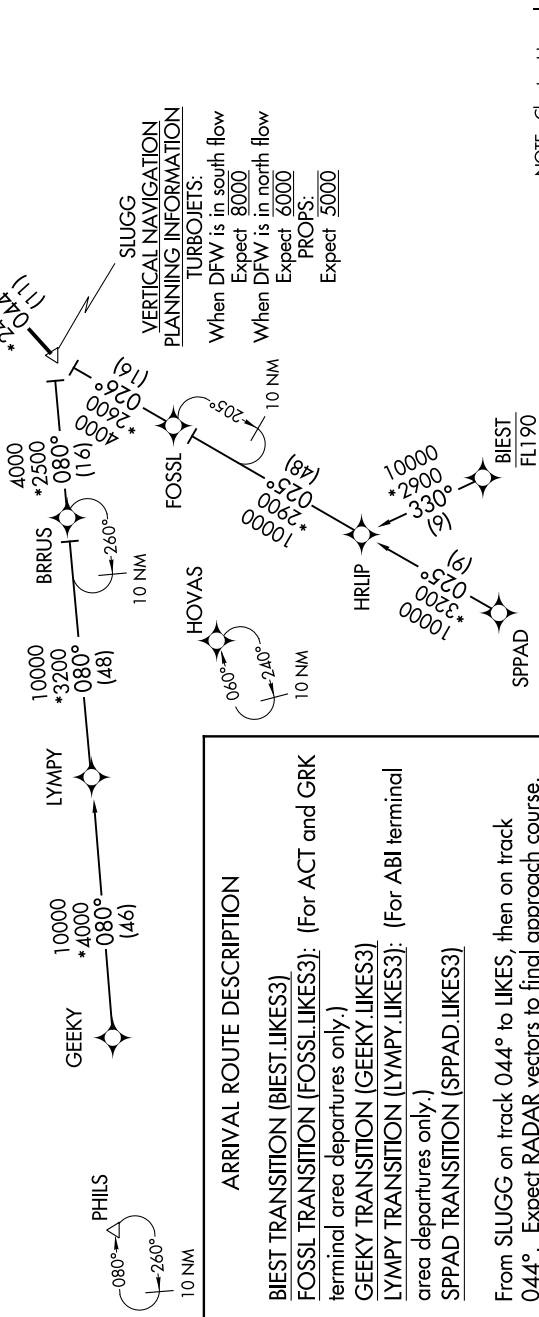

# LIKES THREE ARRIVAL (RNAV)

FORT WORTH, TEXAS

SC-2, 09 SEP 2021 to 07 OCT 2021

REGIONAL APP CON  
 135.975 125.8 257.95  
 AFW ATIS  
 126.925  
 FTW ATIS  
 120.7  
 NFW ATIS ★  
 351.675

NOTE: RADAR required.  
 NOTE: RNAV 1.  
 NOTE: DME/DME/IRU or GPS required.

**ARRIVAL ROUTE DESCRIPTION**

BIEST TRANSITION (BIEST.LIKES3)  
FOSSL TRANSITION (FOSSL.LIKES3): (For ACT and GRK terminal area departures only.)  
GEEKY TRANSITION (GEEKY.LIKES3)  
LYMPY TRANSITION (LYMPY.LIKES3): (For ABI terminal area departures only.)  
SPPAD TRANSITION (SPPAD.LIKES3)

From SLUGG on track 044° to LIKES, then on track 044°. Expect RADAR vectors to final approach course.

NOTE: Chart not to scale.

SC-2, 09 SEP 2021 to 07 OCT 2021

# LIKES THREE ARRIVAL (RNAV)

FORT WORTH, TEXAS