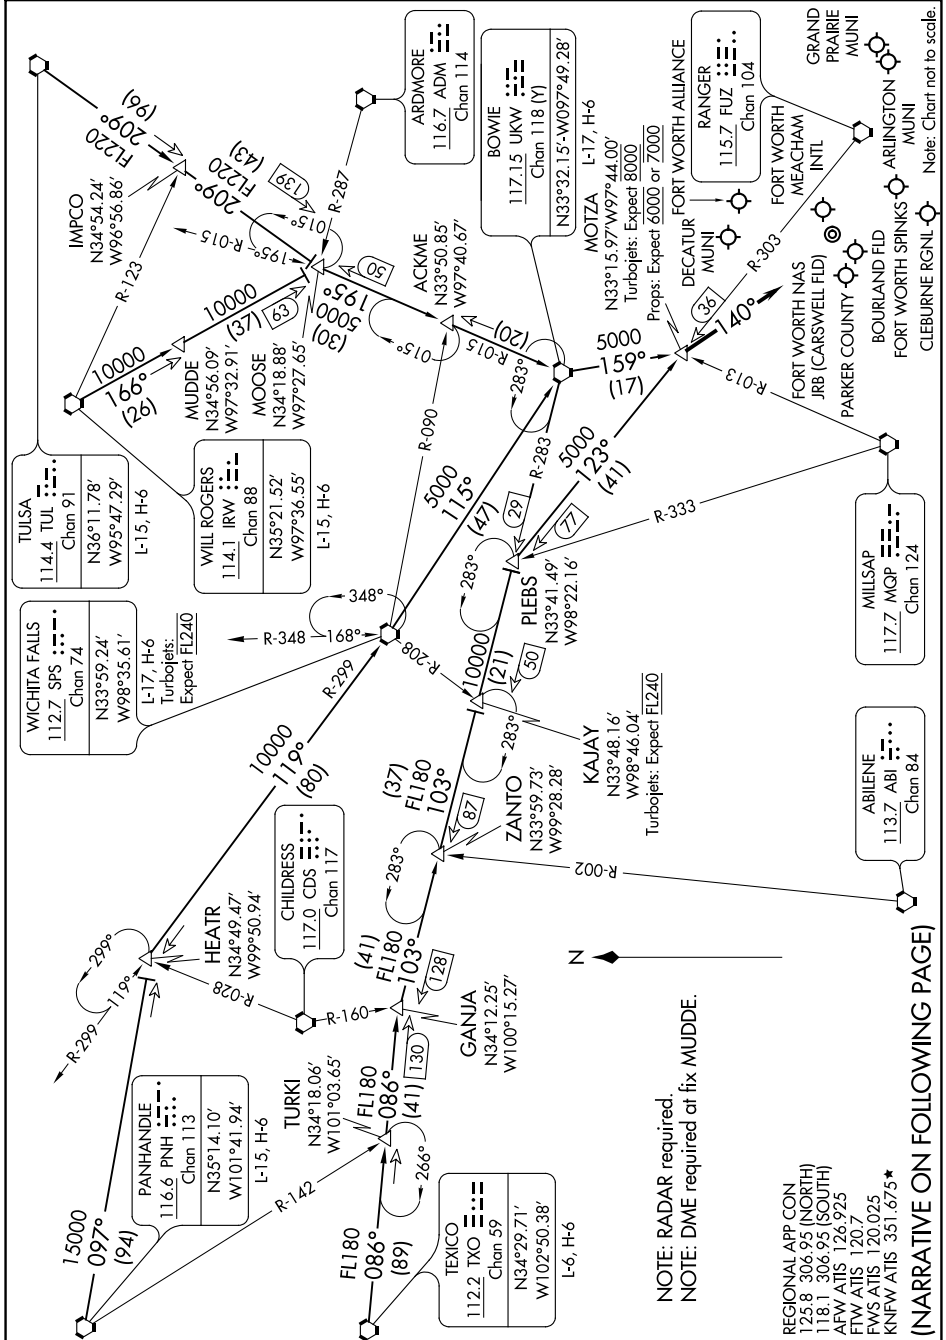

MOTZA ONE ARRIVAL

FORT WORTH, TEXAS

SC-2, 09 SEP 2021 to 07 OCT 2021

SC-2, 09 SEP 2021 to 07 OCT 2021

MOTZA ONE ARRIVAL

(MOTZA.MOTZA1) 17JUN21

FORT WORTH, TEXAS

NOTE: RADAR required
NOTE: DME required at fix MUJDE.

REGIONAL APP CON
125.8 306.95 (NORTH)
118.1 306.95 (SOUTH)
AFW ATIS 126.925
FTW ATIS 120.7
FWS ATIS 120.025
KNFW ATIS 351.675*

(NARRATIVE ON FOLLOWING PAGE)