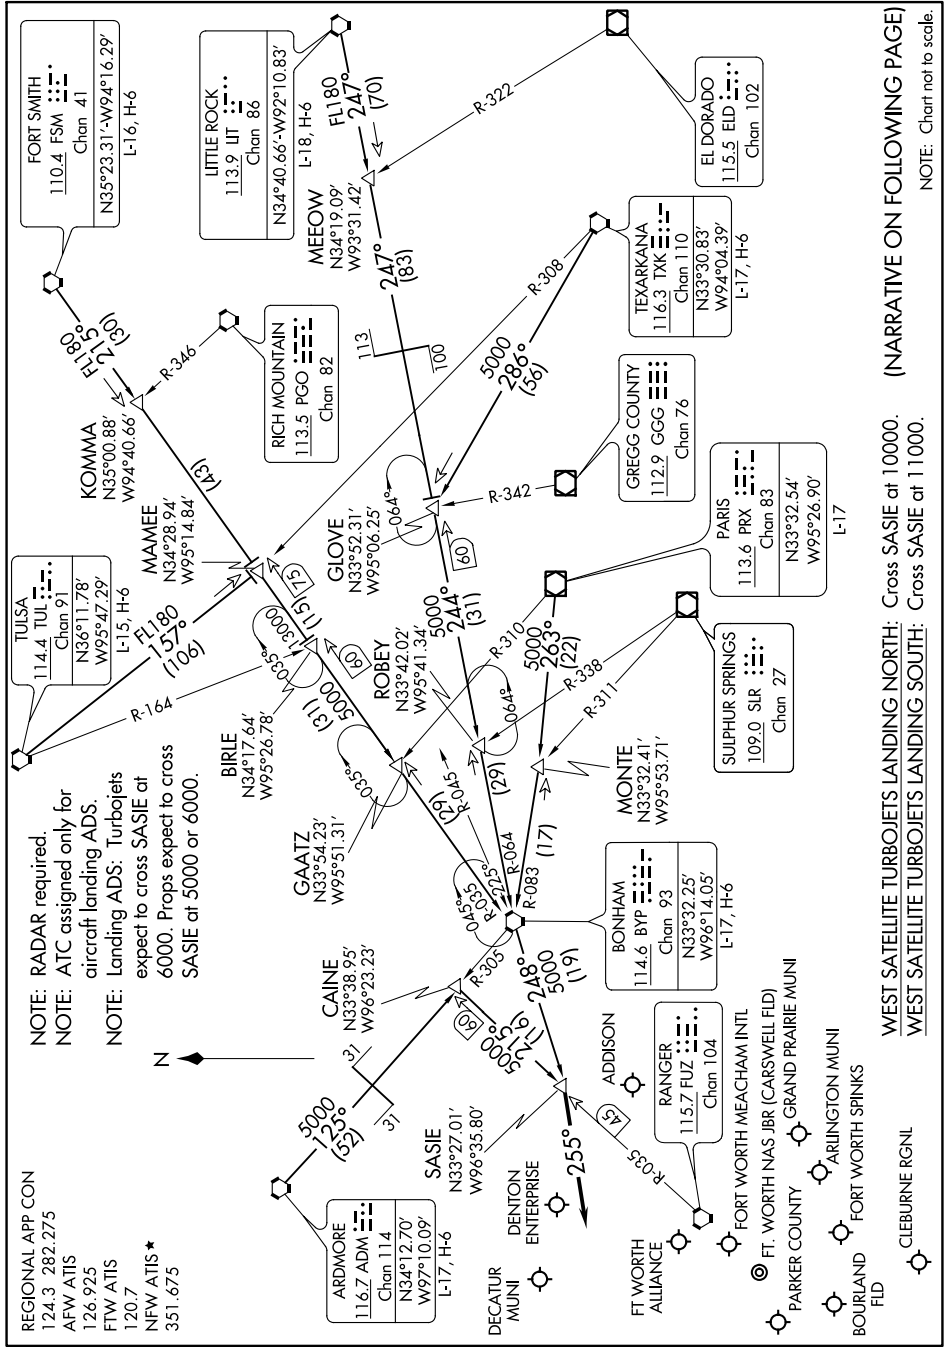

SC-2, 09 SEP 2021 to 07 OCT 2021

(NARRATIVE ON FOLLOWING PAGE)

NOTE: Chart not to scale.

WEST SATELLITE TURBOJETS LANDING NORTH: Cross SASIE at 10000.  
WEST SATELLITE TURBOJETS LANDING SOUTH: Cross SASIE at 11000.

SC-2, 09 SEP 2021 to 07 OCT 2021