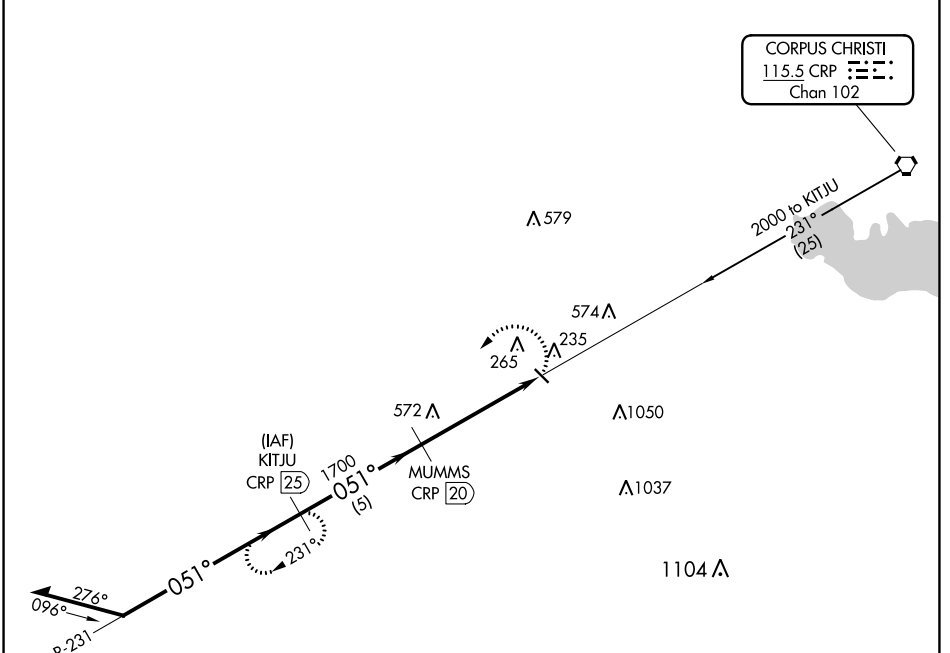

VORTAC CRP 115.5 Chan 102	APP CRS 051°	Rwy Idg TDZE Apt Elev N/A N/A 80
---	------------------------	--

VOR/DME-A

NUECES COUNTY (RBO)

<p>NA When local altimeter setting not received, use Corpus Christi Intl altimeter setting. Circling not authorized northeast of Rwy 13-31.</p>		<p>MISSED APPROACH: Climbing left turn to 2000 via CRP R-231 to KITJU/CRP 25 DME and hold.</p>	
AWOS-3 118.175	KINGSVILLE APP CON * 119.9 290.45	CTAF 122.9	122.8

CATEGORY	A	B	C	D
C CIRCLING	660-1	580 (600-1)	NA	NA

SC-3, 09 SEP 2021 to 07 OCT 2021

SC-3, 09 SEP 2021 to 07 OCT 2021