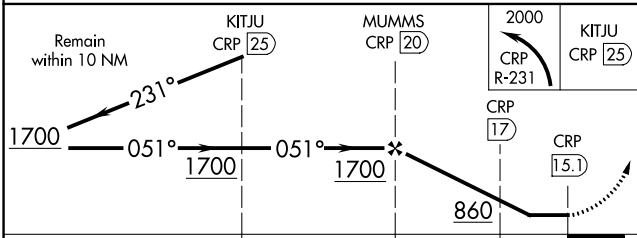

VORTAC CRP 115.5 Chan 102	APP CRS 051°	Rwy Idg TDZE Apt Elev N/A N/A 80
---	------------------------	--

VOR/DME-A

NUECES COUNTY (RBO)

<p>NA When local altimeter setting not received, use Corpus Christi Intl altimeter setting. Circling not authorized northeast of Rwy 13-31.</p>		<p>MISSED APPROACH: Climbing left turn to 2000 via CRP R-231 to KITJU/CRP 25 DME and hold.</p>	
AWOS-3 118.175	KINGSVILLE APP CON * 119.9 290.45	CTAF 122.9	122.8

CATEGORY	A	B	C	D
C CIRCLING	660-1	580 (600-1)	NA	NA

SC-3, 09 SEP 2021 to 07 OCT 2021

SC-3, 09 SEP 2021 to 07 OCT 2021