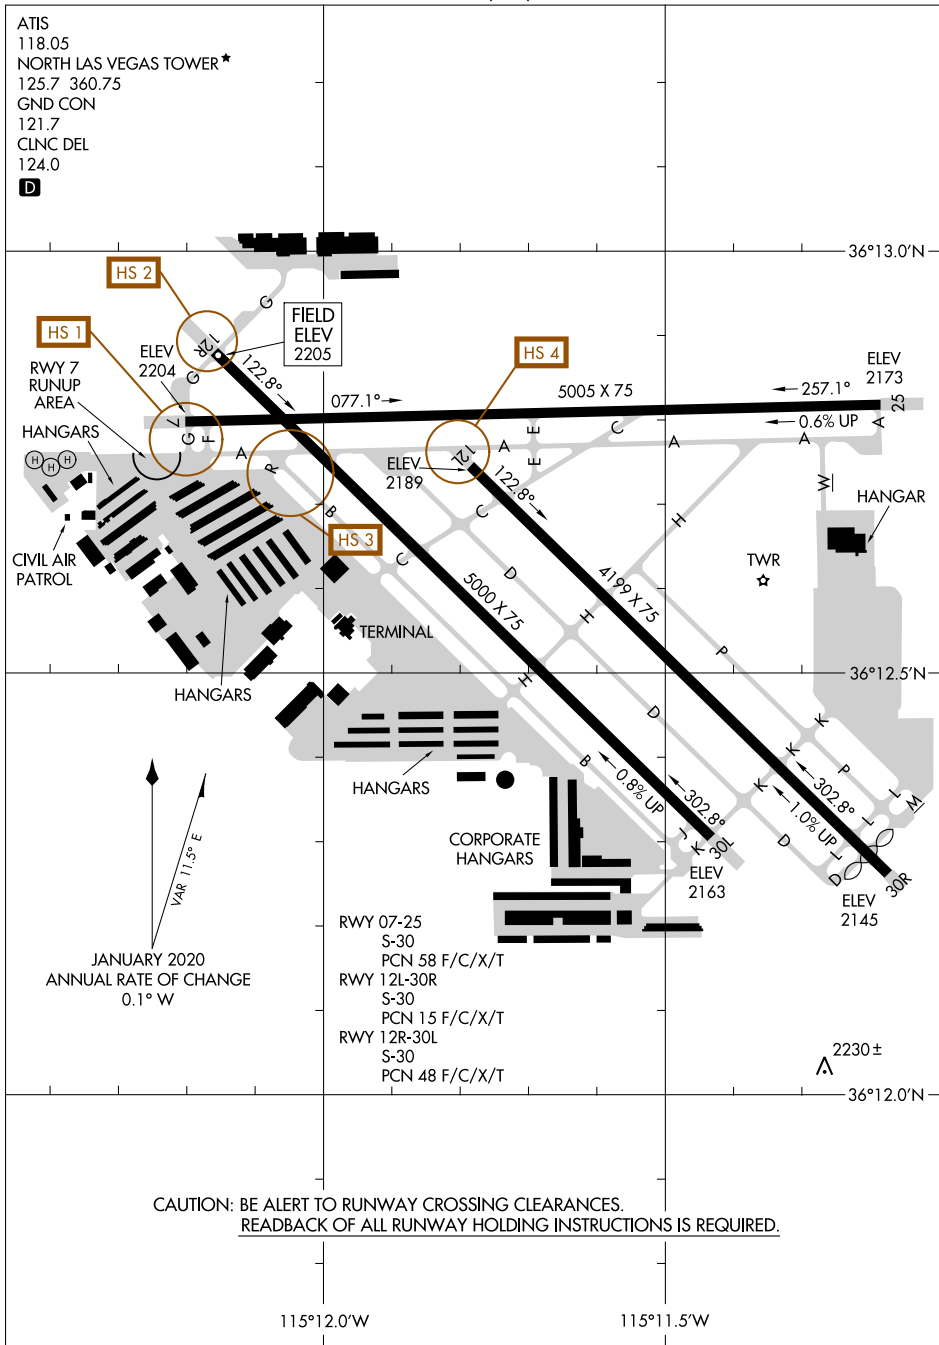

AIRPORT DIAGRAM

AL-6970 (FAA)

NORTH LAS VEGAS (VGT)
LAS VEGAS, NEVADA

ATIS
118.05
NORTH LAS VEGAS TOWER *
125.7 360.75
GND CON
121.7
CLNC DEL
124.0
D

SW-4, 09 SEP 2021 to 07 OCT 2021

SW-4, 09 SEP 2021 to 07 OCT 2021

CAUTION: BE ALERT TO RUNWAY CROSSING CLEARANCES.
READBACK OF ALL RUNWAY HOLDING INSTRUCTIONS IS REQUIRED.